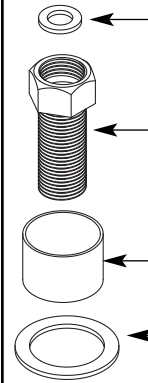

Gasket

155205

Hardware Kit (x2)

145665

ASHVILLE™
Two Handle Lavatory Faucet

| MODEL | TYPE | FINISH |
|-----------|-------|-------------------------------------|
| 84777MSRN | Lever | Microban Spot Resist Brushed Nickel |
| 84777 | Lever | Chrome |
| 84777MBRB | Lever | Microban Mediterranean Bronze |

USE ON DECKS < 1/4" (6mm)

Thin Deck
Spacer Kit
146936

USE ON DECKS > 1-1/8" (29mm)

Deck
Extension
Kit
100818