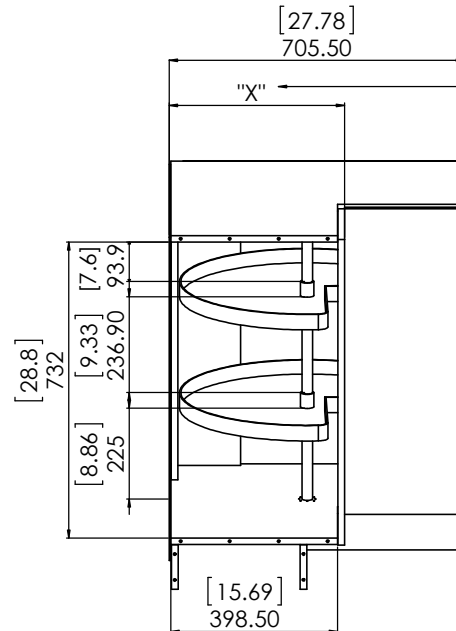

Item ID	Front Thickness [in] mm	Door Thickness [in] mm
EH2135B-GB	[.75] 19	[.75] 19

This profile belongs to EH2135B-GB

Detailed View

**Profile: Easthaven German Beech**

PROPRIETARY AND CONFIDENTIAL  
 THE INFORMATION CONTAINED IN THIS DRAWING IS THE SOLE PROPERTY OF WOODCRAFTERS. ANY REPRODUCTION IN PART OR AS A WHOLE WITHOUT THE WRITTEN PERMISSION OF WOODCRAFTERS IS PROHIBITED.

UNLESS OTHERWISE SPECIFIED  
 DIMENSIONS ARE IN MM AND [INCHES]  
 TOLERANCES ARE  
 +.039[1]-.039[1]  
 SCALE:1:2

Item ID	Shelf Thickness [in] mm	Shelf Diameter [in] mm	Depth "X" [in] mm
BT2835C-BT	[.75] 19	[1.50] 38.10	[16.7] 424.5
BT2835C-WH	[.75] 19		[16.6] 421.5
BT2835C-RC	[.75] 19		[16.7] 424.5
CM2835C-DK	[.75] 19		[16.7] 424.5
CM2835C-WH	[.59] 15		[16.6] 421.5
EH2835C-GB	[.75] 19		[16.7] 424.5

Description					
Kitchen Corner Base Cabinet					
REV	ECO#	Description	REV'D BY DATE	CHK'D BY DATE	APRV'D BY DATE

NAME	SIGNATURE	DATE	MATERIAL:
DRAWN	Mark Flores	11/20/17	
CHK'D			
APPV'D			
MFG			WEIGHT:

Wood Crafters

Corner Base Cabinet A1

SCALE:1:5 SHEET 1 OF 1

TOLERANCES ARE +/- .10(.039) SCALE:1:5