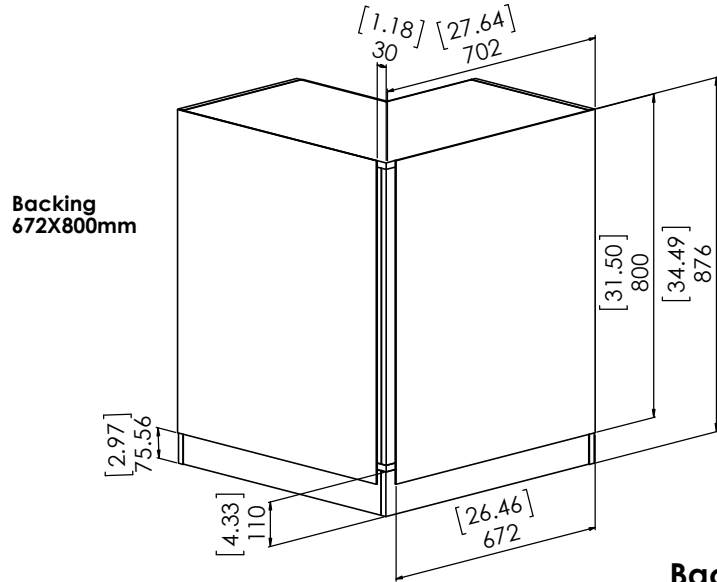

Item ID	Shelf Thickness [in] mm	Shelf Diameter [in] mm	Depth "X" [in] mm
BT2835C-BT	[.75] 19	[1.50] 38.10	[16.7] 424.5
BT2835C-WH	[.75] 19		[16.6] 421.5
BT2835C-RC	[.75] 19		[16.7] 424.5
CM2835C-DK	[.75] 19		[16.7] 424.5
CM2835C-WH	[.59] 15		[16.6] 421.5
EH2835C-GB	[.75] 19		[16.7] 424.5

Description					
Kitchen Corner Base Cabinet					
REV	ECO#	Description	REV'D BY DATE	CHK'D BY DATE	APRV'D BY DATE

NAME	SIGNATURE	DATE	MATERIAL:
DRAWN	Mark Flores	11/20/17	
CHK'D			
APPV'D			
MFG			WEIGHT:

PROPRIETARY AND CONFIDENTIAL
UNLESS OTHERWISE SPECIFIED
THE INFORMATION CONTAINED IN THIS DRAWING IS THE SOLE PROPERTY OF WOODCRAFTERS. ANY REPRODUCTION IN PART OR AS A WHOLE WITHOUT THE WRITTEN PERMISSION OF WOODCRAFTERS IS PROHIBITED.

Wood Crafters

Corner Base Cabinet A1

SCALE:1:5 SHEET 1 OF 1

TOLERANCES ARE +/- .10(.039) SCALE:1:5