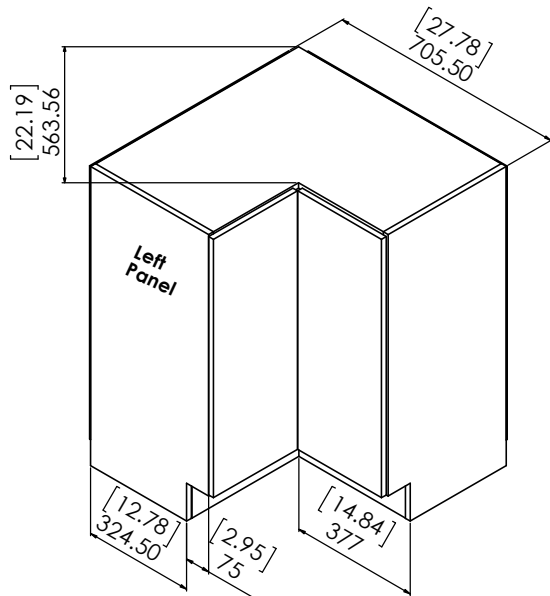

Item ID	Shelf Thickness [in] mm	Shelf Diameter [in] mm	Depth "X" [in] mm
BT2835C-BT	[.75] 19	[1.50] 38.10	[16.7] 424.5
BT2835C-WH	[.75] 19		[16.6] 421.5
BT2835C-RC	[.75] 19		[16.7] 424.5
CM2835C-DK	[.75] 19		[16.7] 424.5
CM2835C-WH	[.59] 15		[16.6] 421.5
EH2835C-GB	[.75] 19		[16.7] 424.5

Description					
Kitchen Corner Base Cabinet					
REV	ECO#	Description	REV'D BY DATE	CHK'D BY DATE	APRV'D BY DATE

NAME	SIGNATURE	DATE	MATERIAL:
DRAWN	Mark Flores	11/20/17	
CHK'D			
APPV'D			
MFG			WEIGHT:

PROPRIETARY AND CONFIDENTIAL
UNLESS OTHERWISE SPECIFIED
THE INFORMATION CONTAINED IN THIS DRAWING IS THE SOLE PROPERTY OF WOODCRAFTERS. ANY REPRODUCTION IN PART OR AS A WHOLE WITHOUT THE WRITTEN PERMISSION OF WOODCRAFTERS IS PROHIBITED.

Wood Crafters

Corner Base Cabinet A1

SCALE:1:5 SHEET 1 OF 1

TOLERANCES ARE +/- .10(.039) SCALE:1:5