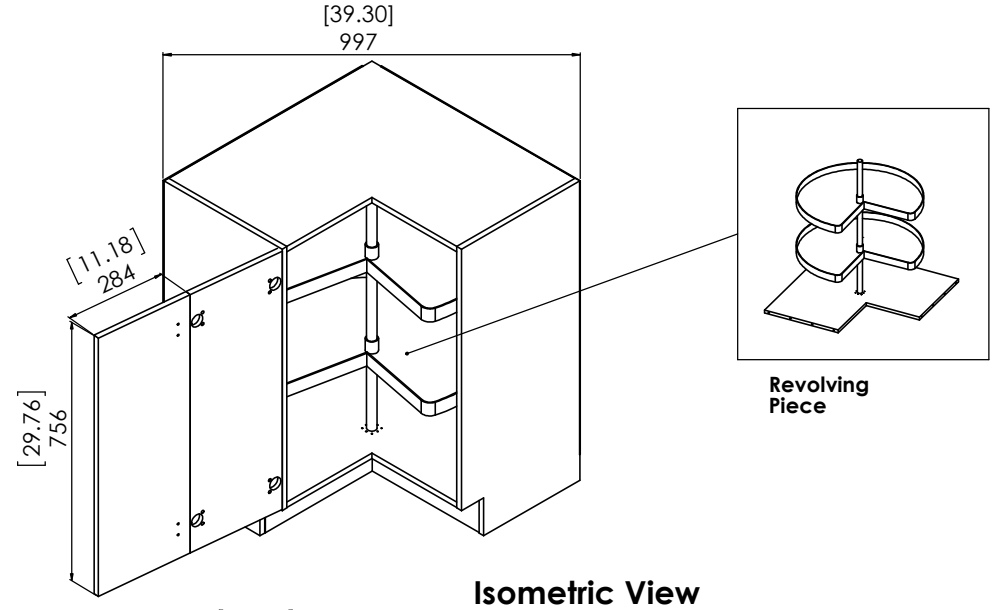

Item ID	Shelf Thickness [in] mm	Shelf Diameter [in] mm	Depth "X" [in] mm
BT2835C-BT	[.75] 19	[1.50] 38.10	[16.7] 424.5
BT2835C-WH	[.75] 19		[16.6] 421.5
BT2835C-RC	[.75] 19		[16.7] 424.5
CM2835C-DK	[.75] 19		[16.7] 424.5
CM2835C-WH	[.59] 15		[16.6] 421.5
EH2835C-GB	[.75] 19		[16.7] 424.5

Description					
Kitchen Corner Base Cabinet					
REV	ECO#	Description	REV'D BY DATE	CHK'D BY DATE	APRV'D BY DATE

NAME	SIGNATURE	DATE	MATERIAL:
DRAWN	Mark Flores	11/20/17	
CHK'D			
APPV'D			
MFG			WEIGHT:

PROPRIETARY AND CONFIDENTIAL
UNLESS OTHERWISE SPECIFIED
THE INFORMATION CONTAINED IN THIS DRAWING IS THE SOLE PROPERTY OF WOODCRAFTERS. ANY REPRODUCTION IN PART OR AS A WHOLE WITHOUT THE WRITTEN PERMISSION OF WOODCRAFTERS IS PROHIBITED.

Wood Crafters

Corner Base Cabinet A1

SCALE:1:5 SHEET 1 OF 1

TOLERANCES ARE +/- .10(.039) SCALE:1:5