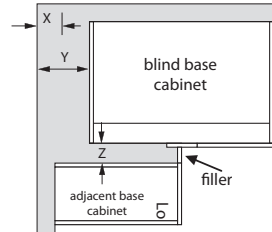

Corner Base Cabinet Installation

LAZY SUSAN POLE EXTENSION

Holding onto the upper pole twist bottom pole counter clockwise to release. Extend until it rests firmly against top mounting support, twist to tighten.

LAZY SUSAN SHELF ADJUSTMENT

Raise shelf assembly to desired height and tighten the locking set screw.

Blind Base Cabinet Installation

Box Width	X		Y	Z	
	Min. Pull	Min. Pull W/ Hardware	Max. Pull	Min. Filler Required	Min. Filler Required W/ Hardware
36-in	3 7/8-in	5 3/8-in	9-in	1-in	2 1/2-in

Blind Wall Installation

Box Width	X		Y	Z	
	Min. Pull	Min. Pull W/ Hardware	Max. Pull	Min. Filler Required	Min. Filler Required W/ Hardware
27-in	7/8-in	2 3/8-in	11 3/4-in	1-in	2 1/2-in

Blind Base Cabinet Installation