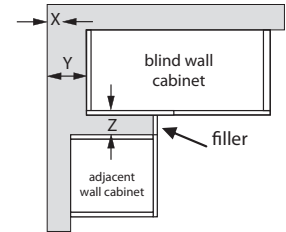

Blind Wall Cabinet Installation

* Filler needed for proper cabinet installation