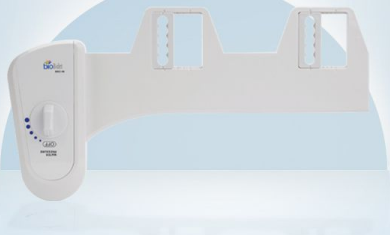

BB70 SIMPLET

CLEAN IN COMFORT

BUILT TO LAST

Durable brass inlet & installation parts.

NON-ELECTRIC

Easy install.
No plumber needed!

EASY TO USE

Easy controls for maximum cleansing