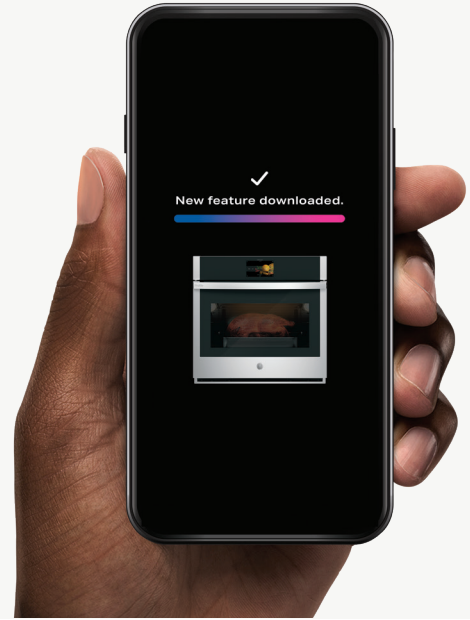

# UNLOCK MORE WHEN YOU CONNECT

GE and GE Profile™ smart wall ovens have built-in WiFi that works with the SmarthQ™ app to deliver additional features and cooking modes. The modes can be accessed by making a one-time WiFi connection and download to the appliance or by having a continuous WiFi connection.

## WALL OVENS

	GE		Profile			
	JKS3000 JKD3000 JTS3000 JTD3000	JKS5000 JKD5000 JTS5000 JTD5000	PKS7000 PKD7000 PTS7000 PTD7000	PTS700L PTS700R PTD700L PTD700R	PTS9000 PTD9000	PTS9200
<b>Download with a One-Time WiFi Connection</b>						
Convection Roast		•	•	•	•	•
Convection Broil			•	•	•	
Precision Cooking Modes			•	•	•	•
No-Preheat Air Fry		•	•	•	•	
Dehydrate					•	
<b>Use with a Continuous WiFi Connection</b>						
Remote Oven Control	•	•	•	•	•	•
Remote Notifications	•	•	•	•	•	•
Clock Sync	•	•	•	•	•	•
Scan-to-Cook	•	•	•	•	•	•
Voice Control	•	•	•	•	•	•
In-Oven Camera™					•	
Meat Probe - Enhanced (Preset foods/temps)		•	•	•	•	•
Precision Cooking Oven		•	•			