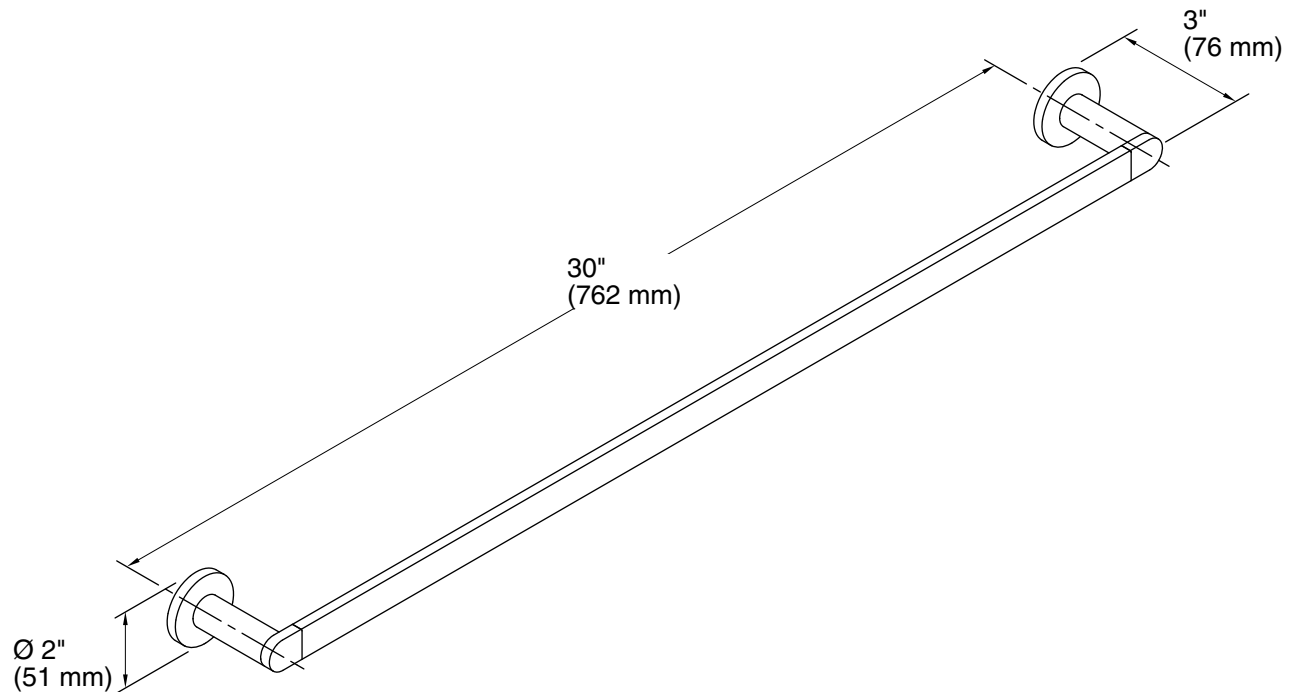

## Technical Information

All product dimensions are nominal.

Installation Type: Wall-mount

Material: Zinc, Brass