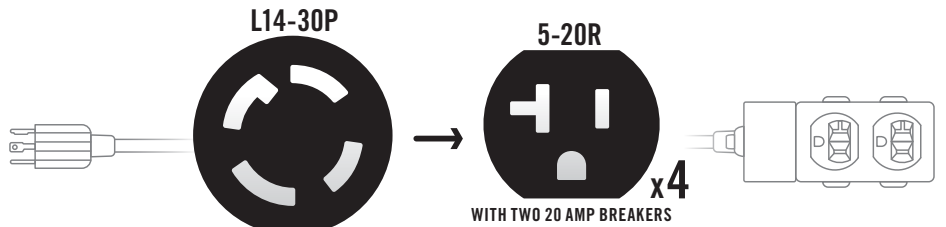

*We are always working to improve our products. Therefore, the actual product may differ slightly from the image used.