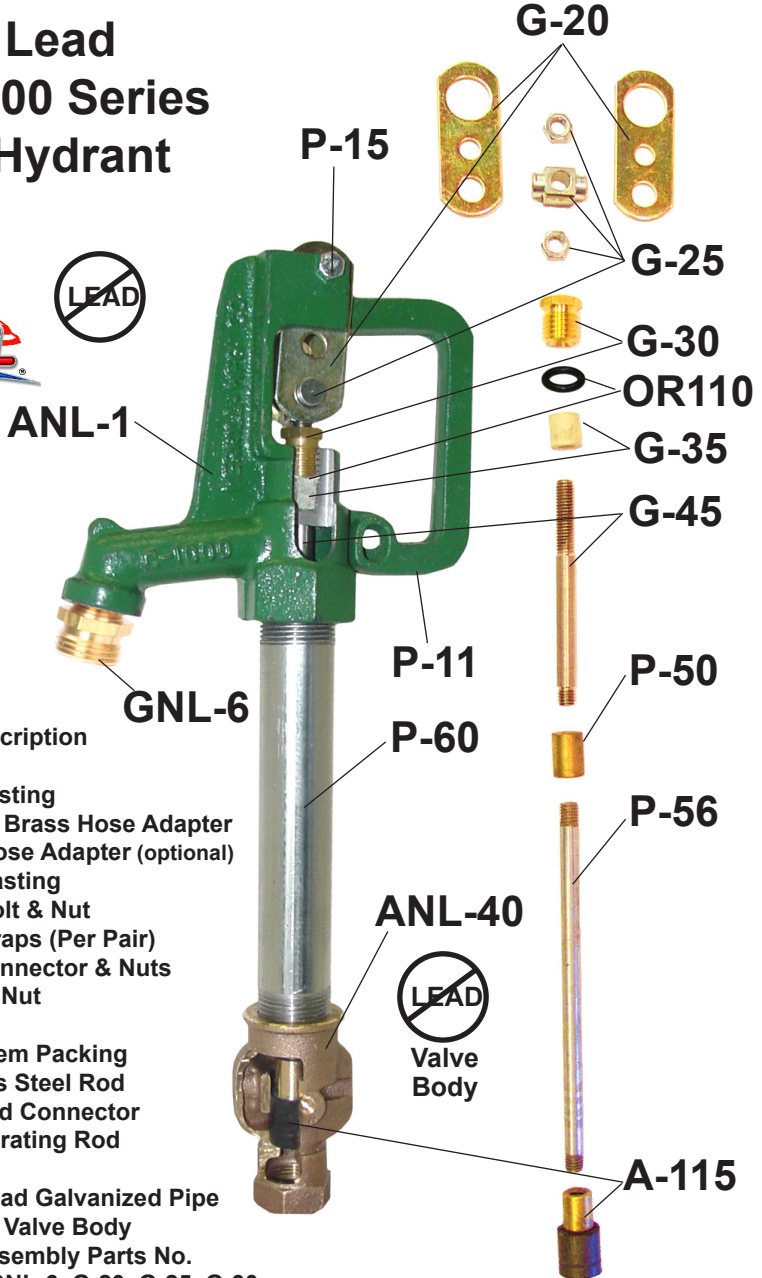

Parts List

No Lead CNL-1000 Series Yard Hydrant

NL-6
(optional)

Part No. Part Description

ANL-1	Head Casting
GNL-6	No Lead Brass Hose Adapter
NL-6	Nylon Hose Adapter (optional)
P-11	Lever Casting
P-15	Lever Bolt & Nut
G-20	Draw Straps (Per Pair)
G-25	Pivot Connector & Nuts
G-30	Packing Nut
OR110	O-Ring
G-35	Valve Stem Packing
G-45	Stainless Steel Rod
P-50	Steel Rod Connector
P-56	3/8" Operating Rod
A-115	Plunger
P-60	1" No Lead Galvanized Pipe
ANL-40	No Lead Valve Body
ANL-121	Head Assembly Parts No.
	ANL-1, GNL-6, G-20, G-25, G-30,
	G-35, G-45, P-11, P-15, P-50 & OR110