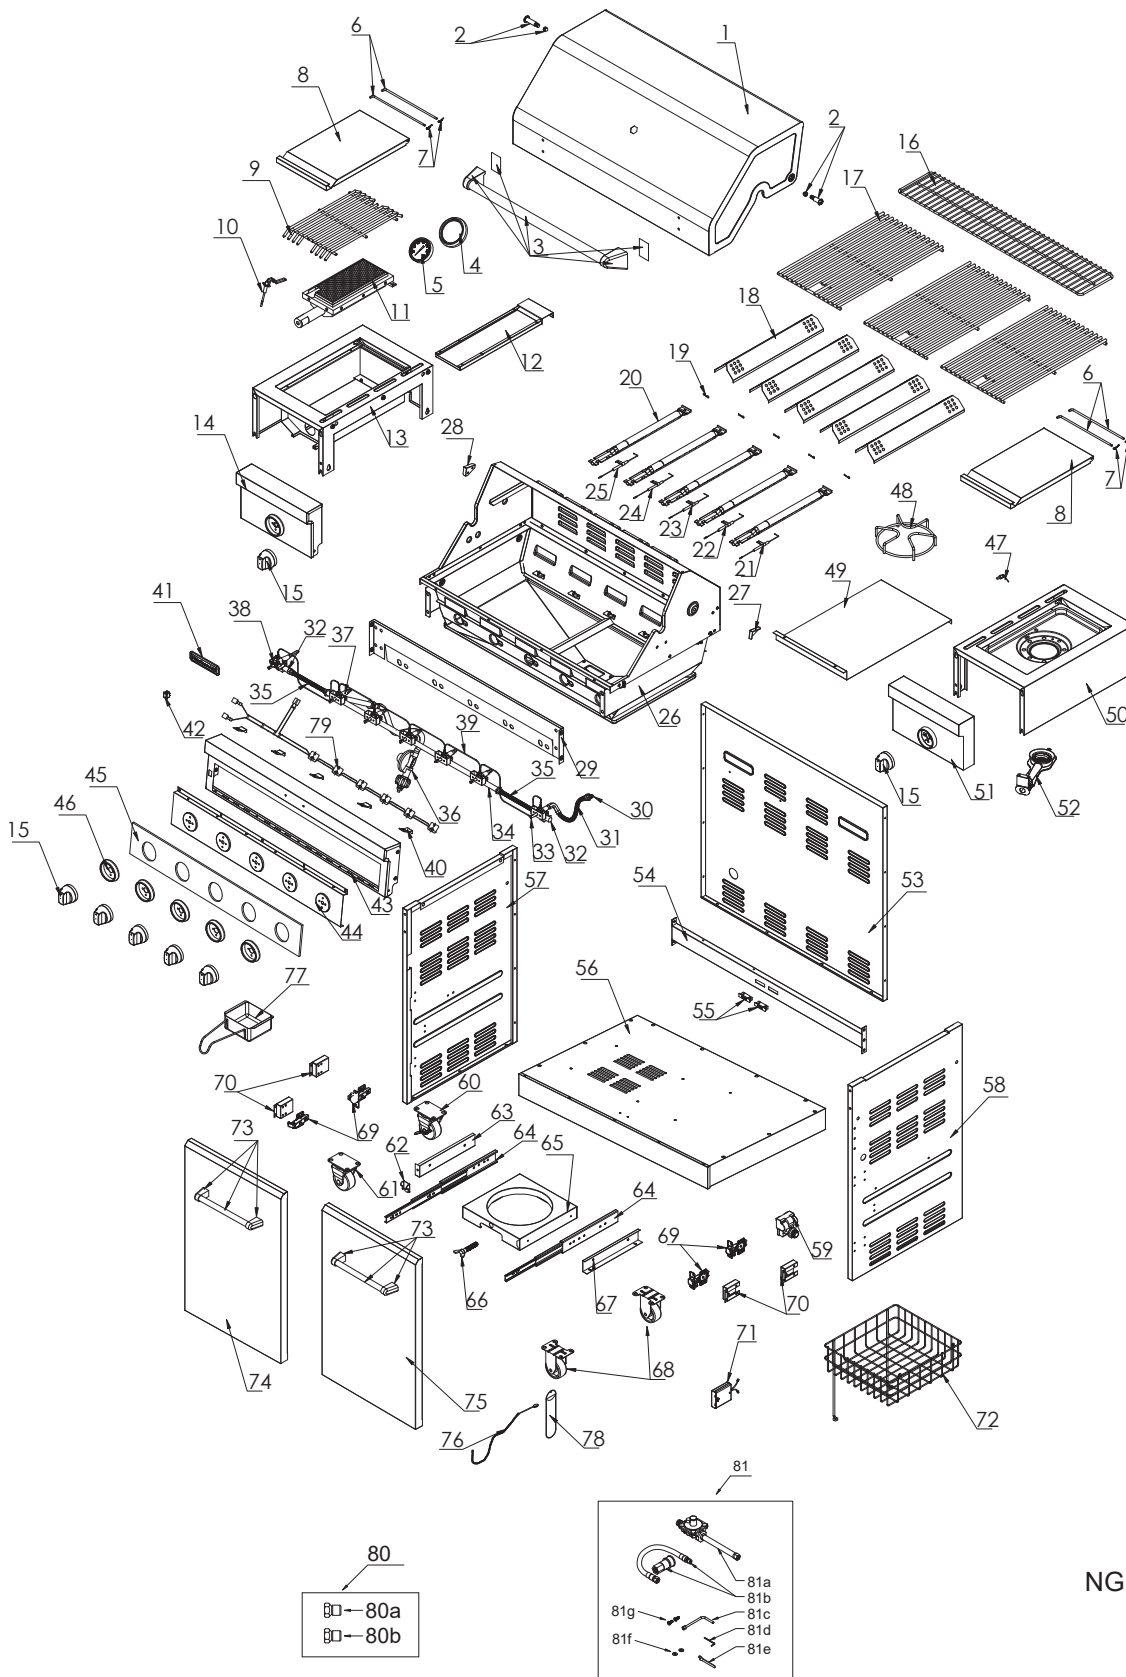

Replacement Parts see Page 88

Piezas de Reemplazo ver Pagina 90

Remplacement Pieces voir Page 92

NG Conversion Kit

Parts List

No.	Part (Description)	Warranty coverage (year)	QTY	No.	Part (Description)	Warranty coverage (year)	QTY
1	Main lid	3	1	27	Main lid bracket, right	1	1
2	Main lid screw	3	2	28	Main lid bracket, left	1	1
3	Main lid handle assembly	1	1	29	Front baffle	1	1
4	Temperature gauge housing	1	1	30	Side burner orifice brass connector	1	1
5	Temperature gauge	1	1	31	Side burner flex gas line B	1	1
6	Side burner lid hinge rod	1	4	32	Side manifold	1	2
7	Side burner lid hinge rod pin	1	4	33	Side burner gas valve	1	1
8	Side burner lid	3	2	34	Main burner manifold	1	1
9	Searing side burner cooking grid	3	1	35	Side burner flex gas line A	1	2
10	Searing side burner igniter wire	1	1	36	Regulator, LP	1	1
11	Searing side burner	1	1	37	Main burner gas valve	1	5
12	Searing side burner grease tray	1	1	38	Searing side burner gas valve	1	1
13	Searing side burner bowl assembly	1	1	39	Igniter junction wire	1	1
14	Searing side burner control panel	3	1	40	Tempered glass strengthen bracket	1	5
15	Control knob	1	7	41	Logo	1	1
16	Warming rack	1	1	42	Light switch	1	1
17	Cooking grid with hole	3	3	43	Main control panel	3	1
18	Flame tamer	3	5	44	Main control temper glass fix panel	1	1
19	Burner pin assembly	1	5	45	Tempered glass	1	1
20	Main burner	10	5	46	Bezel	1	5
21	Main burner igniter wire A	1	1	47	Side Burner Igniter wire	1	1
22	Main burner igniter wire B	1	1	48	Side burner cooking grid	3	1
23	Main burner igniter wire C	1	1	49	Tank heat shield	1	1
24	Main burner igniter wire D	1	1	50	Side burner bowl assembly	1	1
25	Main burner igniter wire E	1	1	51	Side burner control panel, right	3	1
26	Main burner bowl assembly	Non-replaceable	1	52	Side burner	1	1