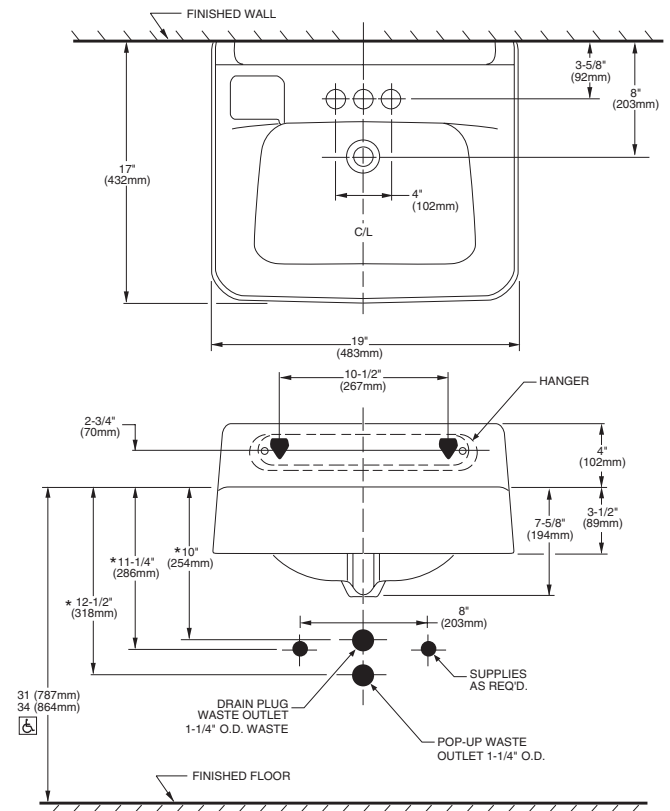

#### Nominal Dimensions:

19" x 17"  
(483 x 432mm)

#### Bowl sizes:

394mm (15-1/2") wide  
251mm (9-7/8") front to back  
152mm (6") deep

#### Meets or Exceeds the Following Specifications:

- ASME A112.19.1 for Cast Iron Plumbing Fixtures

#### NOTES:

\* DIMENSIONS SHOWN FOR LOCATION OF SUPPLIES AND "P" TRAP ARE SUGGESTED. PROVIDE SUITABLE REINFORCEMENT FOR ALL WALL SUPPORTS. FITTINGS NOT INCLUDED AND MUST BE ORDERED SEPARATELY.

**IMPORTANT:** Dimensions of fixtures are nominal and may vary within the range of tolerances established by ANSI Standard A112.19.2. These measurements are subject to change or cancellation. No responsibility is assumed for use of superseded or voided pages.