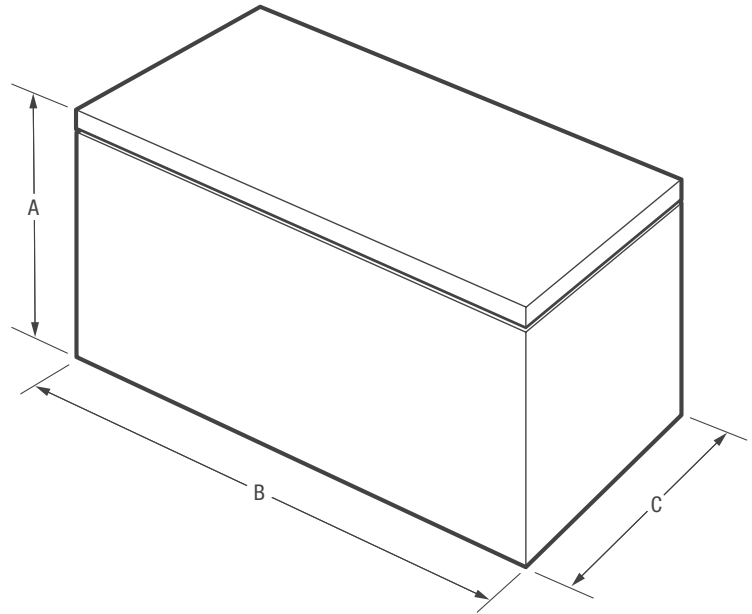

Freezer

FFFC18M4RW

Manual Defrost
18 Cu. Ft. Chest

Product Dimensions

Height (Including Lid)	35"
Width	61-1/4"
Depth	27-1/2"

More Easy-To-Use Features

Color-Coordinated Handle

Lock with Pop-Out Key

SpaceWise® Adjustable Baskets with Color-Coordinated Clips

Take organization to the next level with our heavy-duty adjustable plastic baskets with color-coordinated clips that snap-on and can be used to organize items by categories or purchase date so items are much easier to find.

NOTE: For planning purposes only. Always consult local and national electric codes. Refer to Product Installation Guide for detailed installation instructions on the web at frigidaire.com.

Product Dimensions	
A - Height (Including Lid)	35"
B - Width	61-1/4"
C - Depth	27-1/2"
Height with Lid Open 90°	60-5/8"