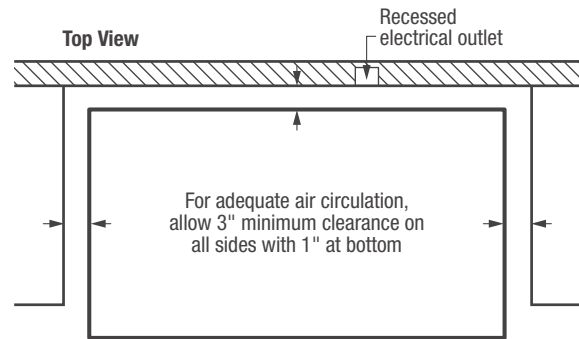

Defrost Water Drain

Use the drain to conveniently remove water during defrosting.

Features	
Defrost	Manual
Adjustable Temperature Control	Yes
Interior Lighting	Incandescent
SpaceWise® Sliding Plastic Baskets with Color-Coordinated Clips	2 Full-Width Upper Baskets
SpaceWise® Adjustable Dividers	
Food Organization System	
Defrost Water Drain	Yes
Lid Handle	Yes
Lock with Pop-Out Key	Yes
Power-On Light	Yes
Certifications	
CSA Rating	Household
Specifications	
Total Capacity (Cu. Ft.)	17.51
Annual Energy (kWH)	331
Annual Energy Cost (.12/kWH)	40
Power Supply Connection Location	Bottom Rear
Voltage Rating	115V / 60Hz / 5A
Connected Load (kW rating) @ 115 Volts ¹	.6
Amps @ 115 Volts	5
Minimum Circuit Required (Amps)	15
Shipping Weight (Approx.)	200 Lbs.

NOTE: For planning purposes only. Always consult local and national electric codes. Refer to Product Installation Guide for detailed installation instructions on the web at frigidaire.com.

Product Dimensions	
A - Height (Including Lid)	35"
B - Width	61-1/4"
C - Depth	27-1/2"
Height with Lid Open 90°	60-5/8"