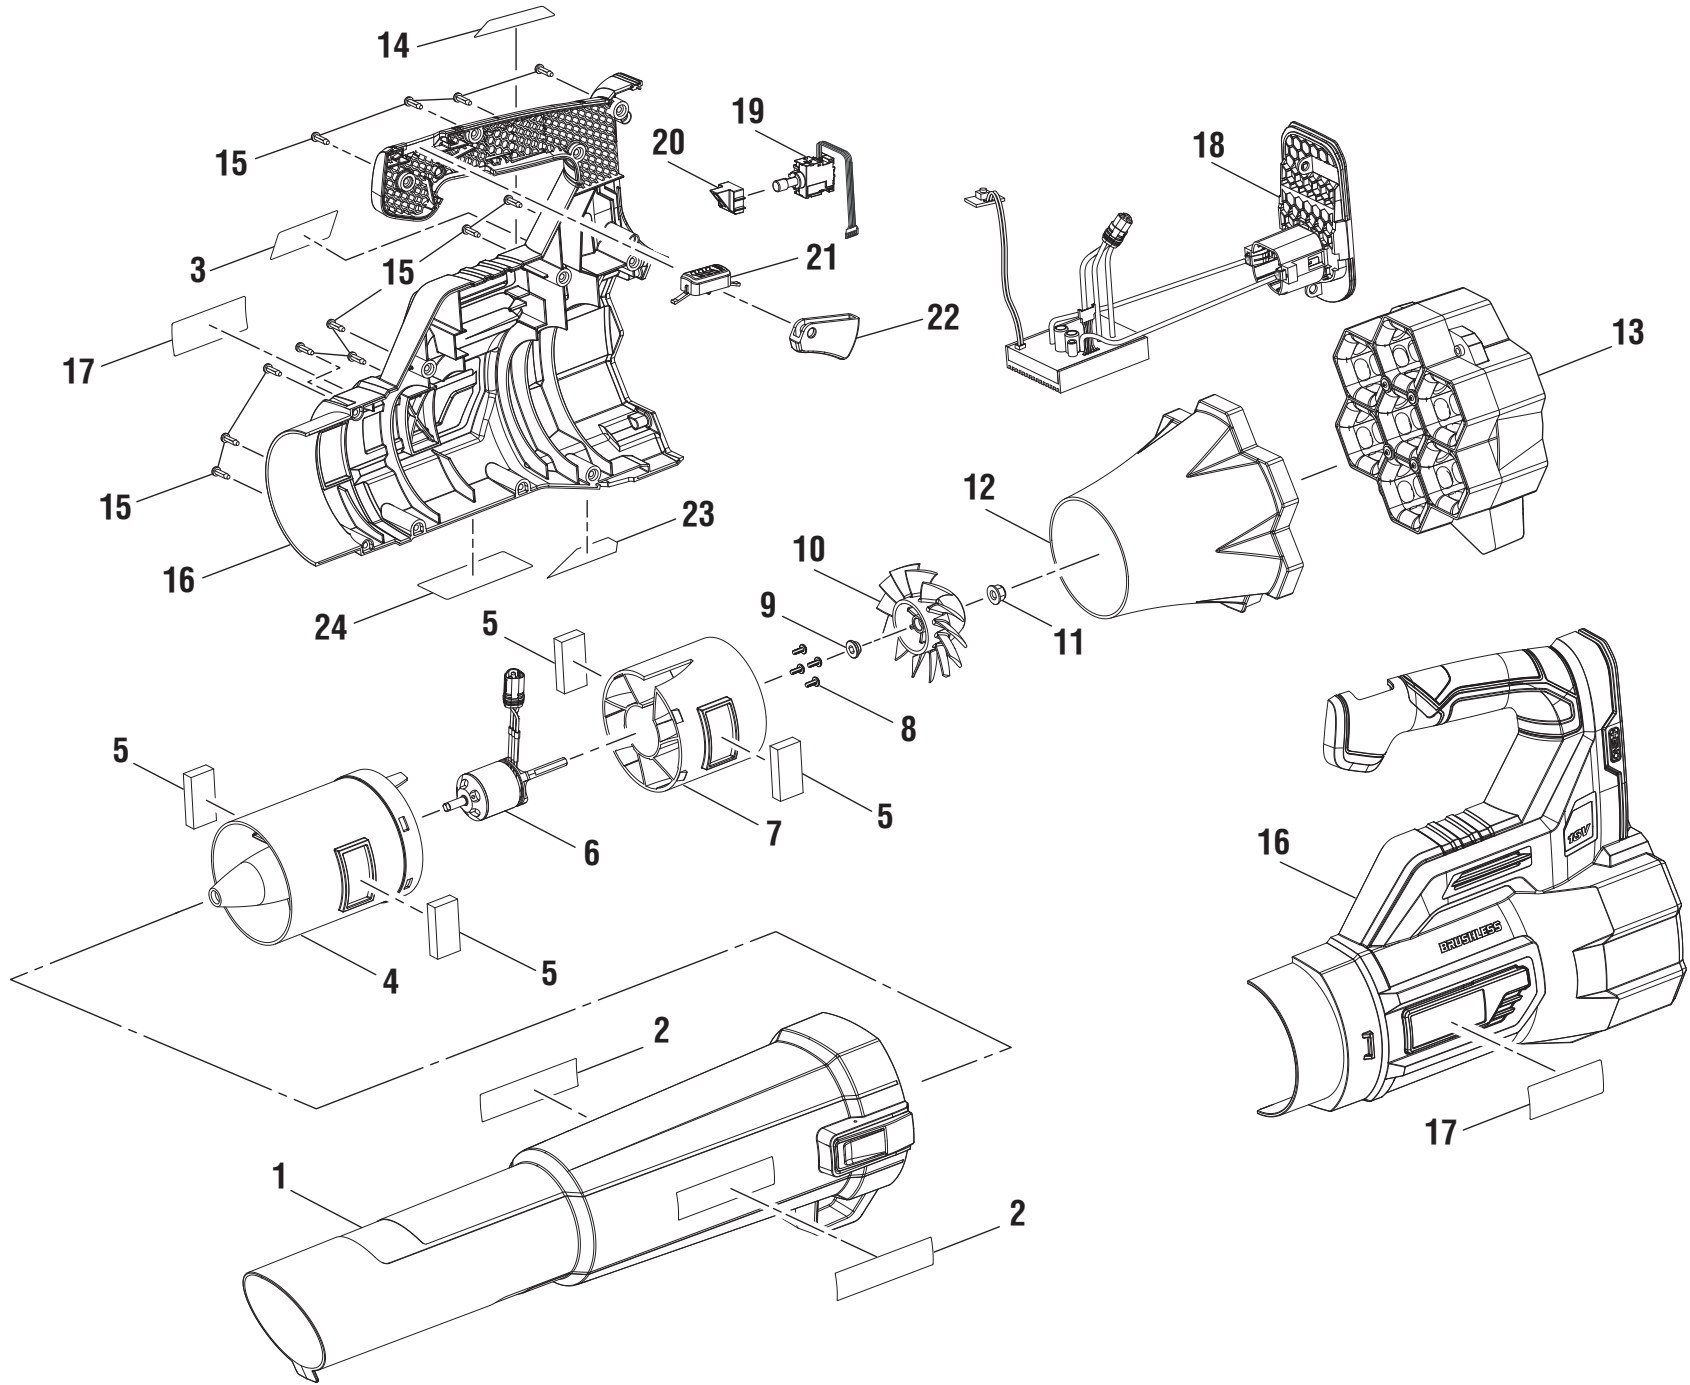

RYOBI
18 Volt Blower
Item No. P21010VNM
Mfg. No. 108606001
Repair Sheet

TECHTRONIC INDUSTRIES POWER EQUIPMENT

P.O. Box 1288, Anderson, SC 29622 USA

1-800-860-4050 www.ryobitools.com

RYOBI BLOWER – ITEM NO. P21010VNM

RYOBI BLOWER – ITEM NO. P21010VNM

PARTS LIST

KEY NO.	PART NUMBER	DESCRIPTION	QTY
1	205320001	Blower Tube Assembly (Inc. Key No. 2)	1
2	941588617	Quiet Blower Label.....	2
3	940657339	Warning and Warning Icons Label (English).....	1
4	539700001	Stator	1
5	565534001	Rubber Block	4
6	742667001	Motor.....	1
7	539699001	Motor Mount	1
8	T662472001	Screw (M3 x 8 mm, Pan Hd.)	4
9	612854002	Bushing	1
10	539703001	Fan	1
11	678774009	Lock Nut (M6).....	1
12	539698001	Inlet Bell	1
13	316023001	Inlet Cover Assembly	1
14	940657338	Warning Icons Label	1
15	661817001	Screw (M4 x 14 mm, T15 Torx Pan Hd.)	16
16	205319001	Housing Assembly (inc. Key Nos. 3, 14, 17 and 23-24).....	1
17	941851093	Logo Label	2
18	205321001	Motor Controller and Battery Connection Assembly	1
19	760952002	Variable Speed Switch	1
20	539319001	Switch Cap.....	1
21	539314001	Turbo Button	1
22	539318001	Trigger	1
23	941588616	Data Label	1
24	940851559	Warning Label (French and Spanish)	1
	Not Shown		
	998000055	Operator's Manual	
	12-19-19		
	(Rev:01)		

RYOBI BLOWER – ITEM NO. P21010VNM

WIRING DIAGRAM