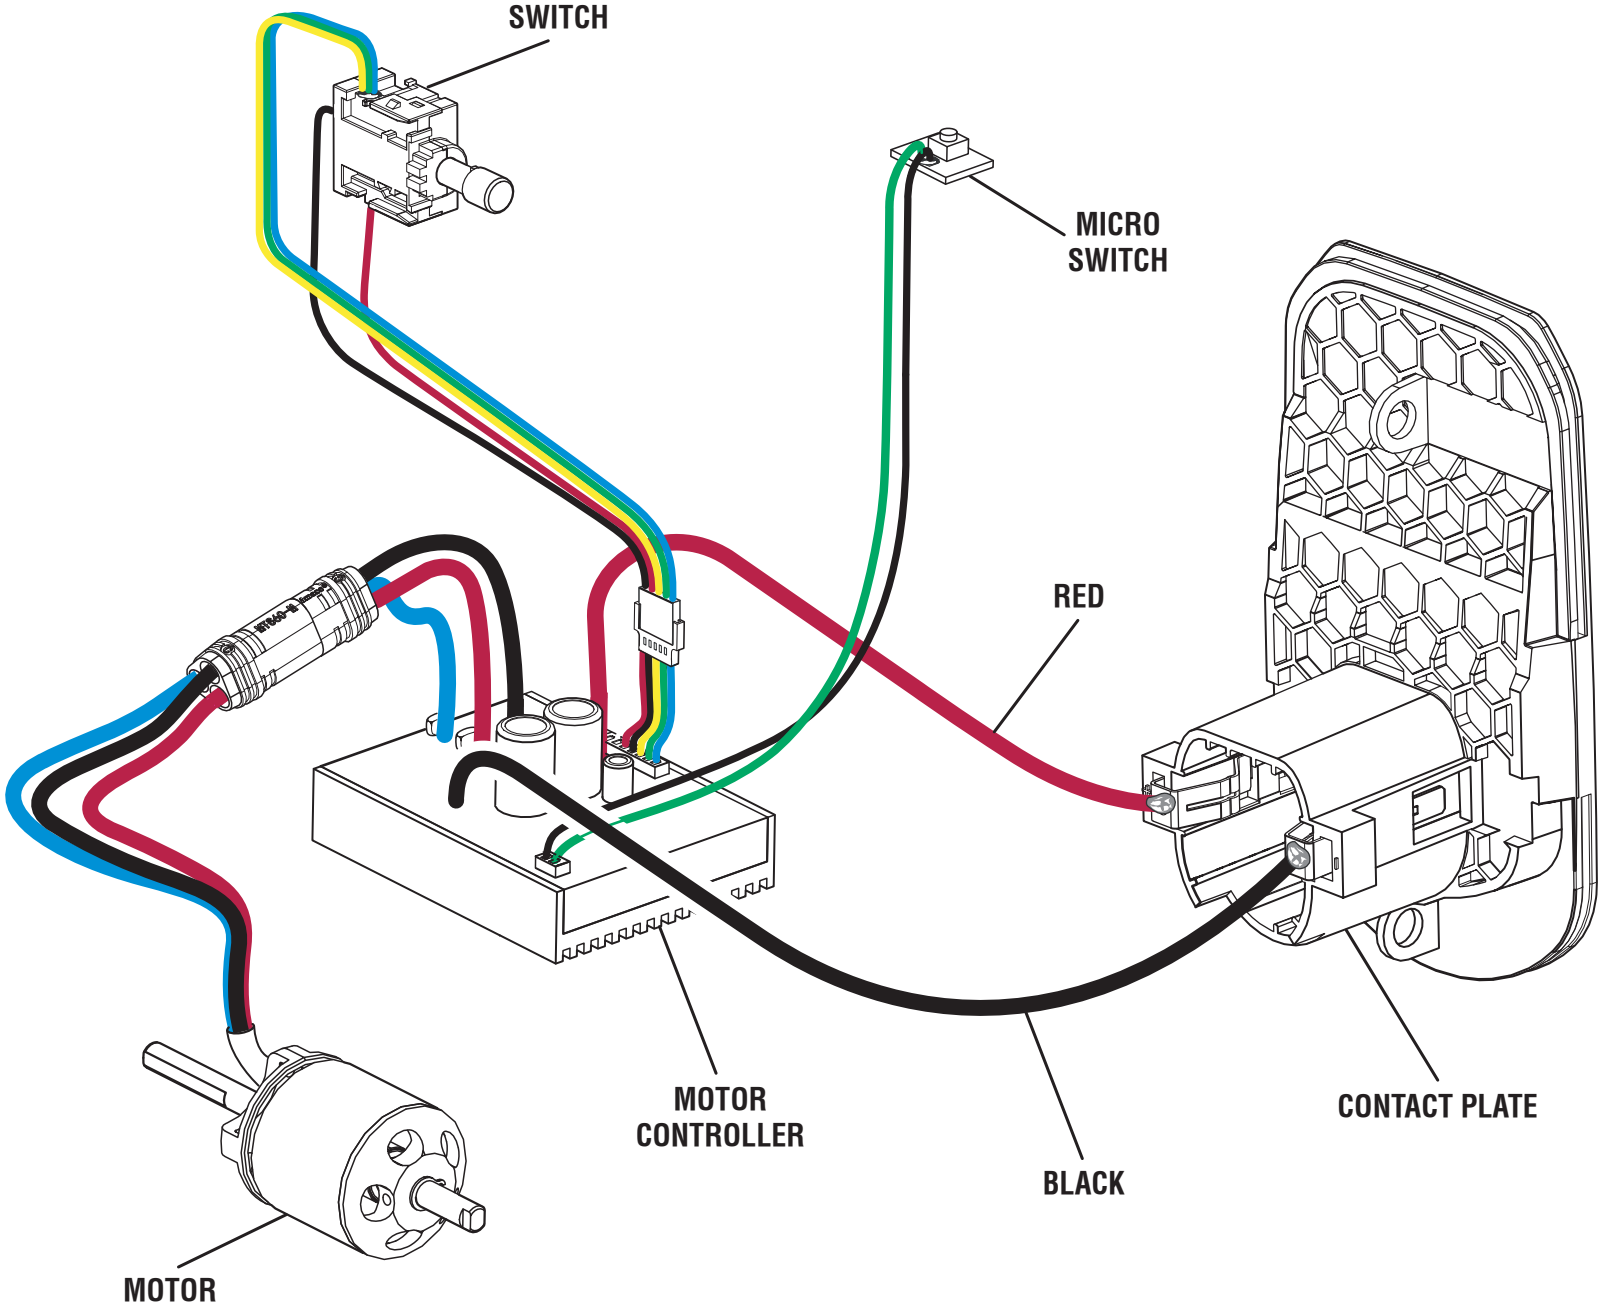

RYOBI
18 Volt Blower
Item No. P21010VNM
Mfg. No. 108606001
Repair Sheet

TECHTRONIC INDUSTRIES POWER EQUIPMENT

P.O. Box 1288, Anderson, SC 29622 USA

1-800-860-4050 www.ryobitools.com

RYOBI BLOWER – ITEM NO. P21010VNM

RYOBI BLOWER – ITEM NO. P21010VNM

PARTS LIST

KEY NO.	PART NUMBER	DESCRIPTION	QTY
1	205320001	Blower Tube Assembly (Inc. Key No. 2)	1
2	941588617	Quiet Blower Label.....	2
3	940657339	Warning and Warning Icons Label (English).....	1
4	539700001	Stator	1
5	565534001	Rubber Block	4
6	742667001	Motor.....	1
7	539699001	Motor Mount	1
8	T662472001	Screw (M3 x 8 mm, Pan Hd.)	4
9	612854002	Bushing	1
10	539703001	Fan	1
11	678774009	Lock Nut (M6).....	1
12	539698001	Inlet Bell	1
13	316023001	Inlet Cover Assembly	1
14	940657338	Warning Icons Label	1
15	661817001	Screw (M4 x 14 mm, T15 Torx Pan Hd.)	16
16	205319001	Housing Assembly (inc. Key Nos. 3, 14, 17 and 23-24).....	1
17	941851093	Logo Label	2
18	205321001	Motor Controller and Battery Connection Assembly	1
19	760952002	Variable Speed Switch	1
20	539319001	Switch Cap.....	1
21	539314001	Turbo Button	1
22	539318001	Trigger	1
23	941588616	Data Label	1
24	940851559	Warning Label (French and Spanish)	1
	Not Shown		
	998000055	Operator's Manual	
	12-19-19		
	(Rev:01)		

RYOBI BLOWER – ITEM NO. P21010VNM

WIRING DIAGRAM