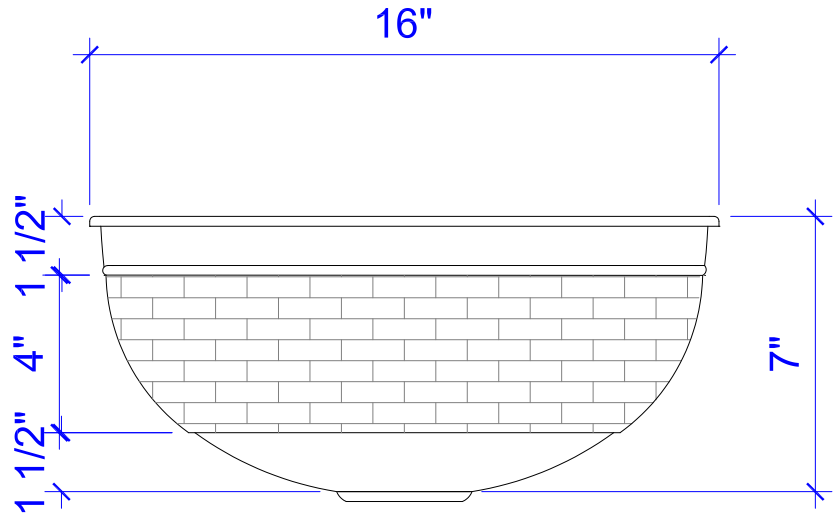

# Bardeen Copper Vessel Sink

Models: # [SB302-16NU](#)

16" x 16" x 7"

## Technical Specifications

- + Outer - 16" x 16" x 7"
- + Inner - 16" x 16" x 7"
- + Drain - 1.5" diameter
- + Thickness - 16 gauge pure copper
- + Hand applied glass mosaics

FRONT VIEW

TOP VIEW