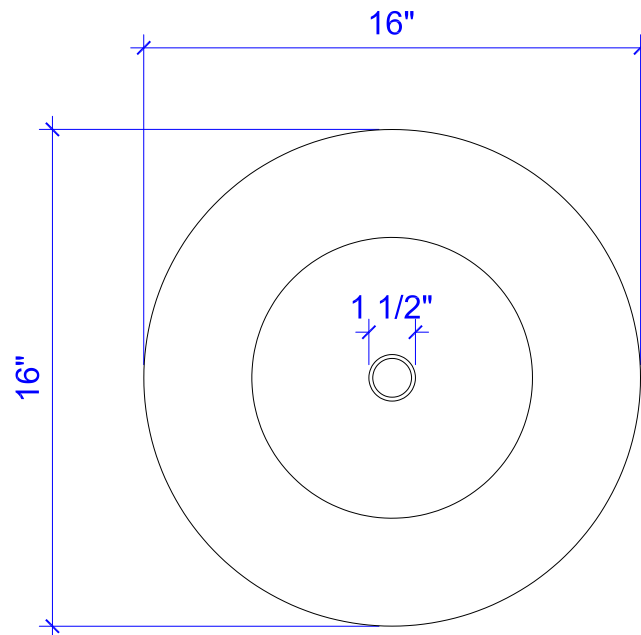

# Bardeen Copper Vessel Sink

Models: # [SB302-16NU](#)

16" x 16" x 7"

## Technical Specifications

- + Outer - 16" x 16" x 7"
- + Inner - 16" x 16" x 7"
- + Drain - 1.5" diameter
- + Thickness - 16 gauge pure copper
- + Hand applied glass mosaics

FRONT VIEW

TOP VIEW