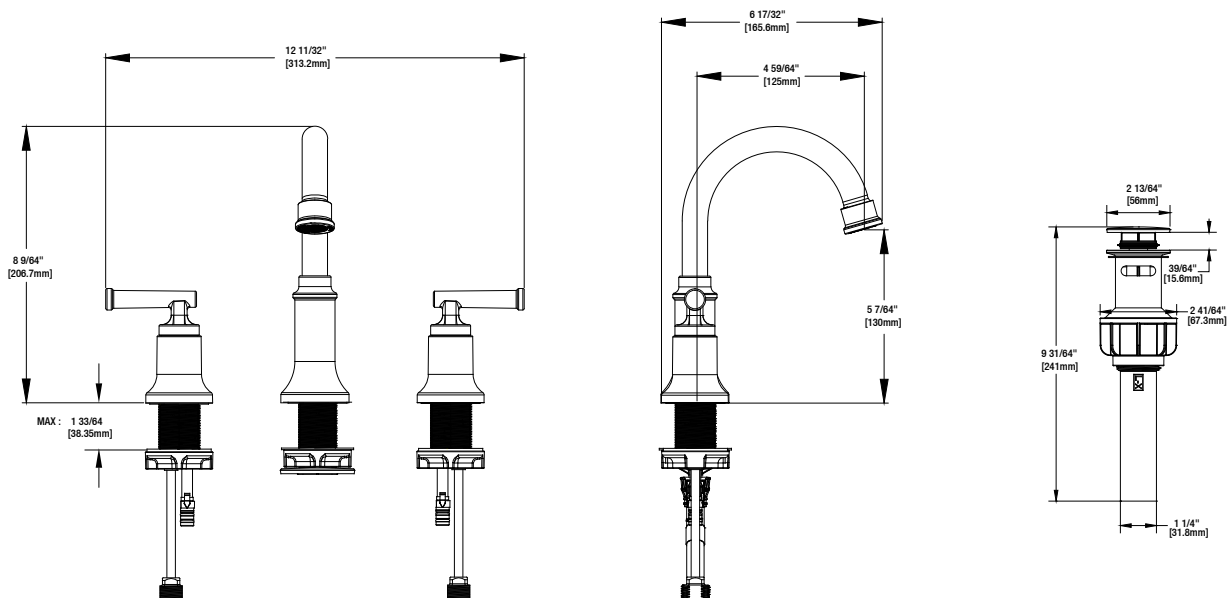

Oswell 8 in. Widespread 2-Handle High-Arc Bathroom Faucet
FEATURES

- Requires 3 Hole Sink with 8" On-Center
- 1/2" IPS Connections
- Max Flow Rate: 1.2 gpm (4.5 L/min) at 60 psi
- Max Countertop Thickness: 1 33/64"
- Spout Reach: 4 59/64"
- Spout Height: 5 7/64"
- 1/4 Turn ceramic for Lifetime Drip-free Operation
- With Zinc Lever Handle

CODE COMPLIANCE

- IAPMO Certified: ASME A112.18.1/CSA B125.1
- NSF 61 Section 9
- NSF 372
- Calgreen Certified
- Meets AB 1953 Lead Standard
- ADA Compliant

WARRANTY

- Limited Lifetime Warranty

MODEL	SKU #	FINISH
HD67084W-6001	312673426	Chrome
HD67084W-6004	312673429	Brushed Nickel
HD67084W-6010H	1005129779	Matte Black
HD67084W-604405	312673418	Matte Gold