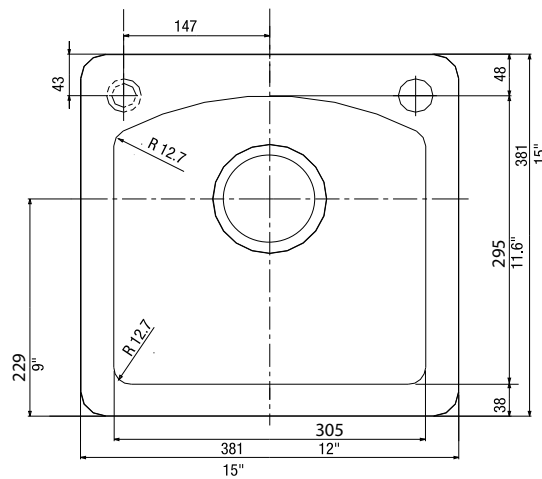

JOB INFORMATION

Job Name: _____
 Contact: _____
 Date Specified: _____
 Specifier: _____
 Contractor: _____

NOMINAL DIMENSIONS

Model 440205 shown

OVERALL	CUT OUT SIZE	BOWL DEPTHS	DRAIN
15" x 15"	14-1/4" x 14-1/4"	8"	3-1/2"

DXF cutout templates available on our website.

BLANCO AMERICA

800.451.5782
 www.blancoamerica.com

© 2013 BLANCO AMERICA

6/13

SPEC-003