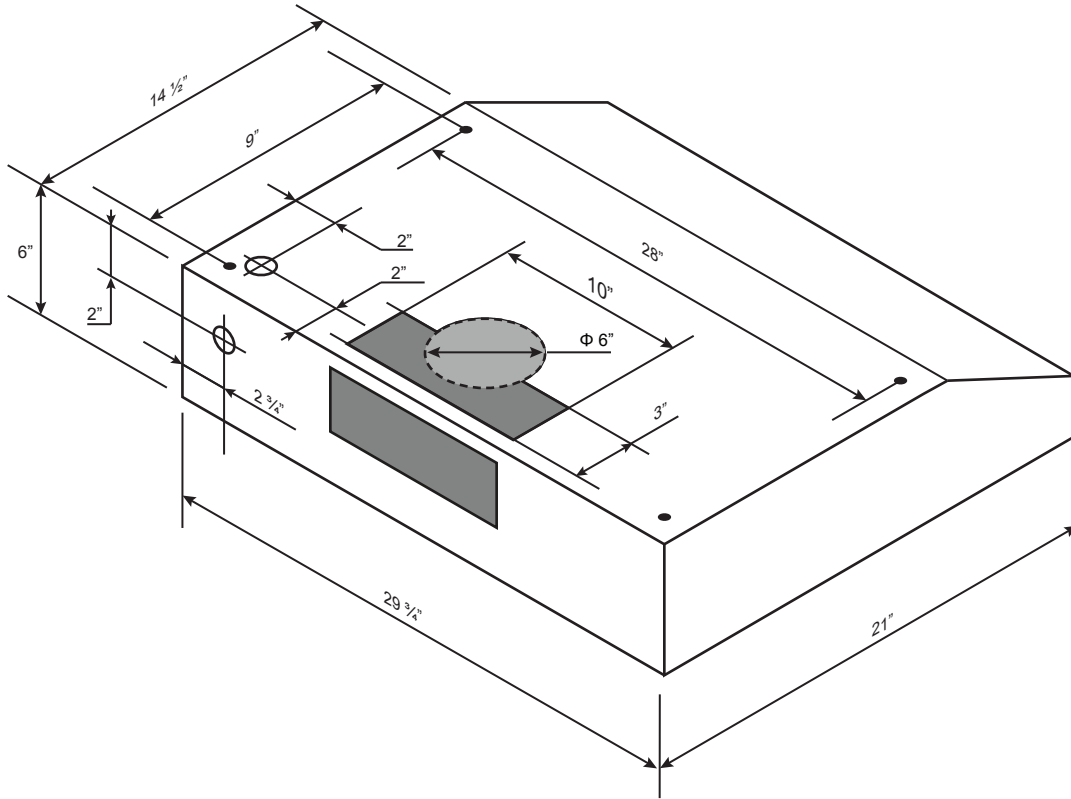

Specifications: Classic Collection - Undermount

Model: NA940D

BOTTOM

TOP

SIDE

FRONT