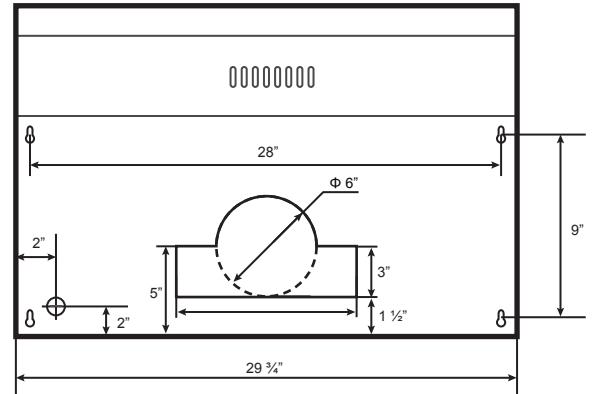

Specifications: Classic Collection - Undermount

Model: NA940D

BOTTOM

TOP

SIDE

FRONT