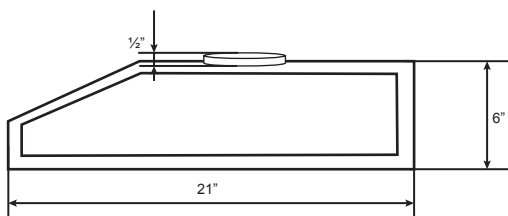

Specifications: Classic Collection - Undermount

Model: NA940D

BOTTOM

TOP

SIDE

FRONT