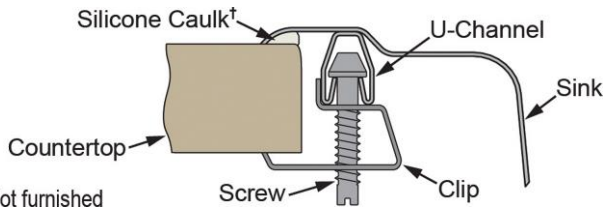

PRODUCT SPECIFICATIONS

Elkay Lustertone Stainless Steel 25" x 17" x 5-1/2", Single Bowl Top Mount Classroom Sink + Faucet/Bubbler Kit. Sink is manufactured from 18 gauge 304 Stainless Steel with a Lustrous Highlighted Satin finish, Rear Center drain placement, and Full spray sides and bottom.

Installation Type:	Top Mount
Material:	304 Stainless Steel
Finish:	Lustrous Highlighted Satin
Gauge:	18
Sound Deadening:	Full spray sides and bottom
Number of Bowls:	1
Sink Dimensions:	25" x 17" x 5-1/2"
Bowl 1 Dimensions:	16" x 13-1/2" x 5-3/8"
Drain Size:	3-1/2" (89mm)
Drain Location:	Rear Center
Minimum Cabinet Size:	30"
Mounting Hardware:	Part # 64090012 included for countertops up to 3/4" (19mm) thick
Cutout Template #:	1000001246

Template is available for download at [elkay.com](#)

Cutout Dimensions for Top Mount Installation:

24-3/8" x 16-3/8" (619mm x 416mm) with 1-1/2" (38mm) corner radius

This sink is compliant to ADA and ANSI/ICC A117.1 accessibility requirements when installed according to the requirements outlined in these standards.

Installation Profile:

OPTIONAL ACCESSORIES

Hardware:	LK364, LK463
Sinkmate:	LKSM17, LKSMHOOK, LKSMSPONGE, LKSMHSL