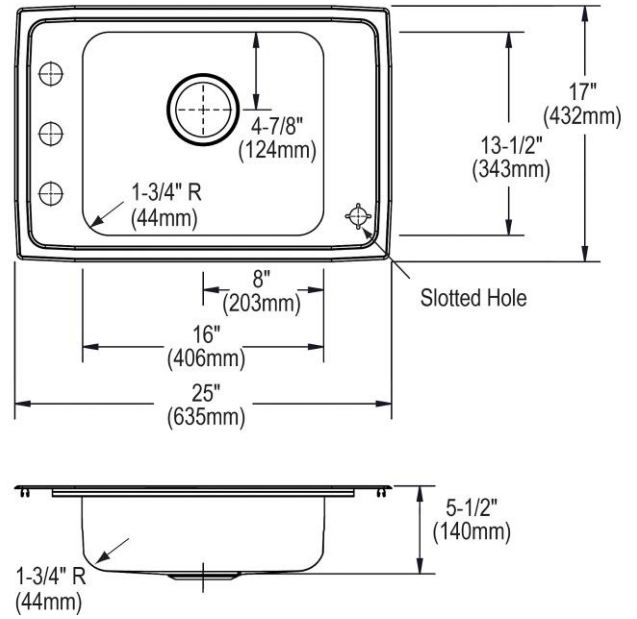

<b>Installation Type:</b>	Top Mount
<b>Material:</b>	304 Stainless Steel
<b>Finish:</b>	Lustrous Highlighted Satin
<b>Gauge:</b>	18
<b>Sound Deadening:</b>	Full spray sides and bottom
<b>Number of Bowls:</b>	1
<b>Sink Dimensions:</b>	25" x 17" x 5-1/2"
<b>Bowl 1 Dimensions:</b>	16" x 13-1/2" x 5-3/8"
<b>Drain Size:</b>	3-1/2" (89mm)
<b>Drain Location:</b>	Rear Center
<b>Minimum Cabinet Size:</b>	30"
<b>Mounting Hardware:</b>	Part # 64090012 included for countertops up to 3/4" (19mm) thick
<b>Cutout Template #:</b>	<a href="#">1000001246</a>

Template is available for download at [elkay.com](#)

**Cutout Dimensions for Top Mount Installation:**

24-3/8" x 16-3/8" (619mm x 416mm) with 1-1/2" (38mm) corner radius

This sink is compliant to ADA and ANSI/ICC A117.1 accessibility requirements when installed according to the requirements outlined in these standards.

Elkay Lustertone Stainless Steel 25" x 17" x 5-1/2"  
Single Bowl Top Mount Classroom Sink + Faucet/Bubbler Kit  
**Model(s) DRKAD251755C**

1-1/2" (38mm) Diameter Faucet Holes on 4" (102mm) Centers  
1-1/8" (29mm) Diameter Slotted Hole