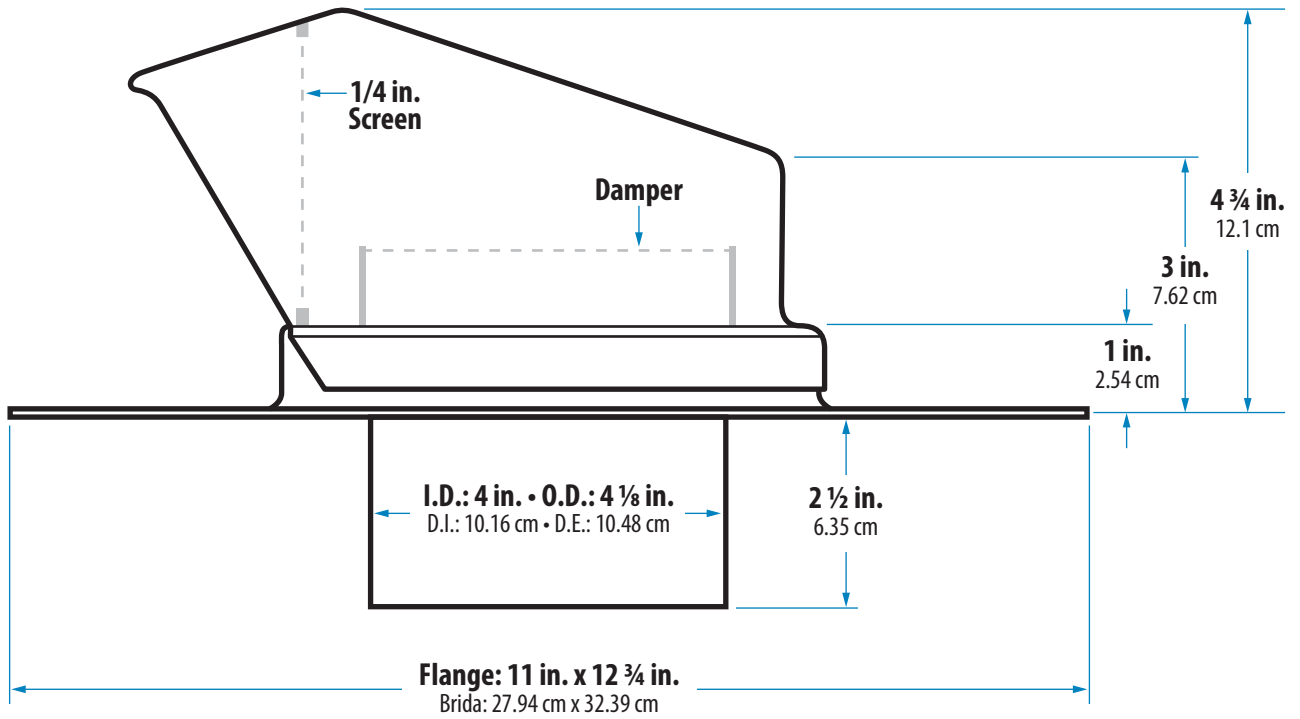

Polyethylene • 4 in. Diameter • N.F.A.: 12.56 sq. in.

Light Gray