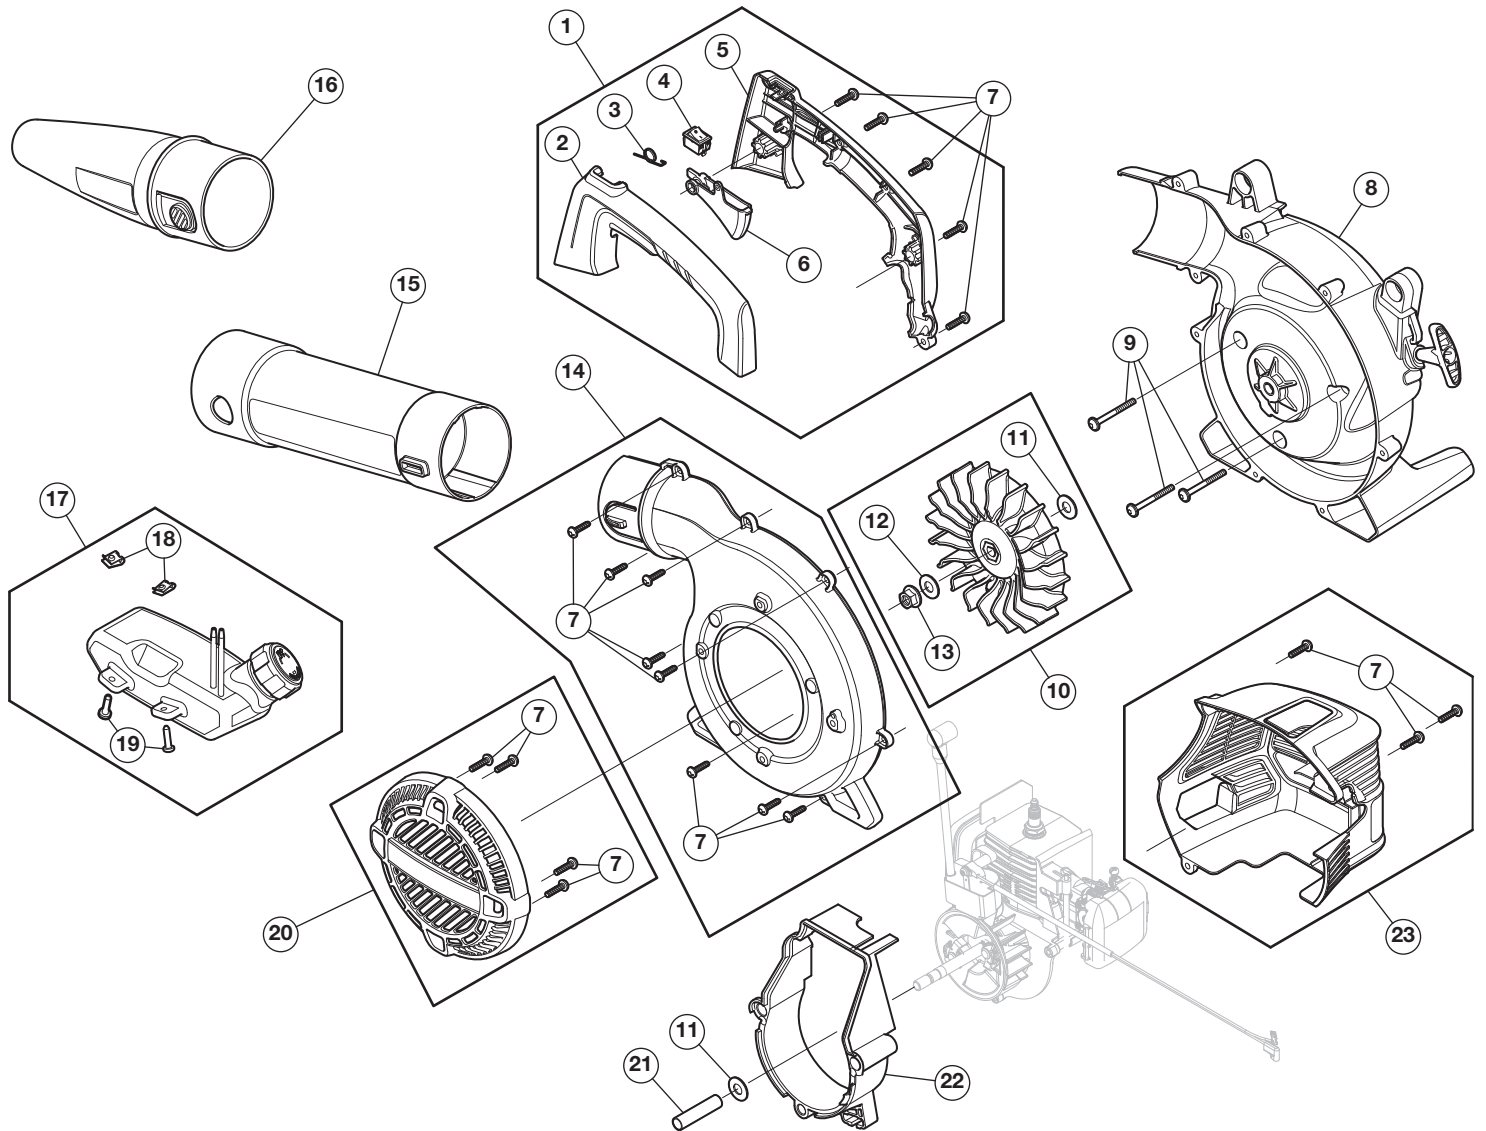

# REPLACEMENT PARTS - MODEL TB400

## 2-CYCLE BLOWER

PPN 41AR25BL766

Item	Part No.	Description
1	753-08523	Handle Assembly (includes 2-7)
2	731-11027-1	Handle (LH)
3	753-05007	Trigger Spring
4	791-182405	On/Off Switch
5	731-10776A-1	Handle (RH)
6	731-09987-10	Throttle Trigger
7	710-04194	Screw
8	841-014061S	Impeller Housing Assembly (RH)
9	710-06341	Screw
10	753-08491	Impeller Assembly
11	736-05080	Washer
12	736-04110A	Lock Washer

Item	Part No.	Description
13	712-04137	Nut
14	753-08533	Impeller Housing Assembly (LH) (includes 7)
15	731-10598	Upper Blower Tube
16	731-10604	Blower Nozzle
17	753-08500	Fuel Tank Assembly
18	791-182366	U-Shaped Nut
19	791-181930	Screw
20	753-08494	Intake Cover (includes 7)
21	750-06367	Shaft Spacer
22	753-08496	Engine Adapter (includes 9)
23	753-08510	Engine Cover Housing (includes 7)