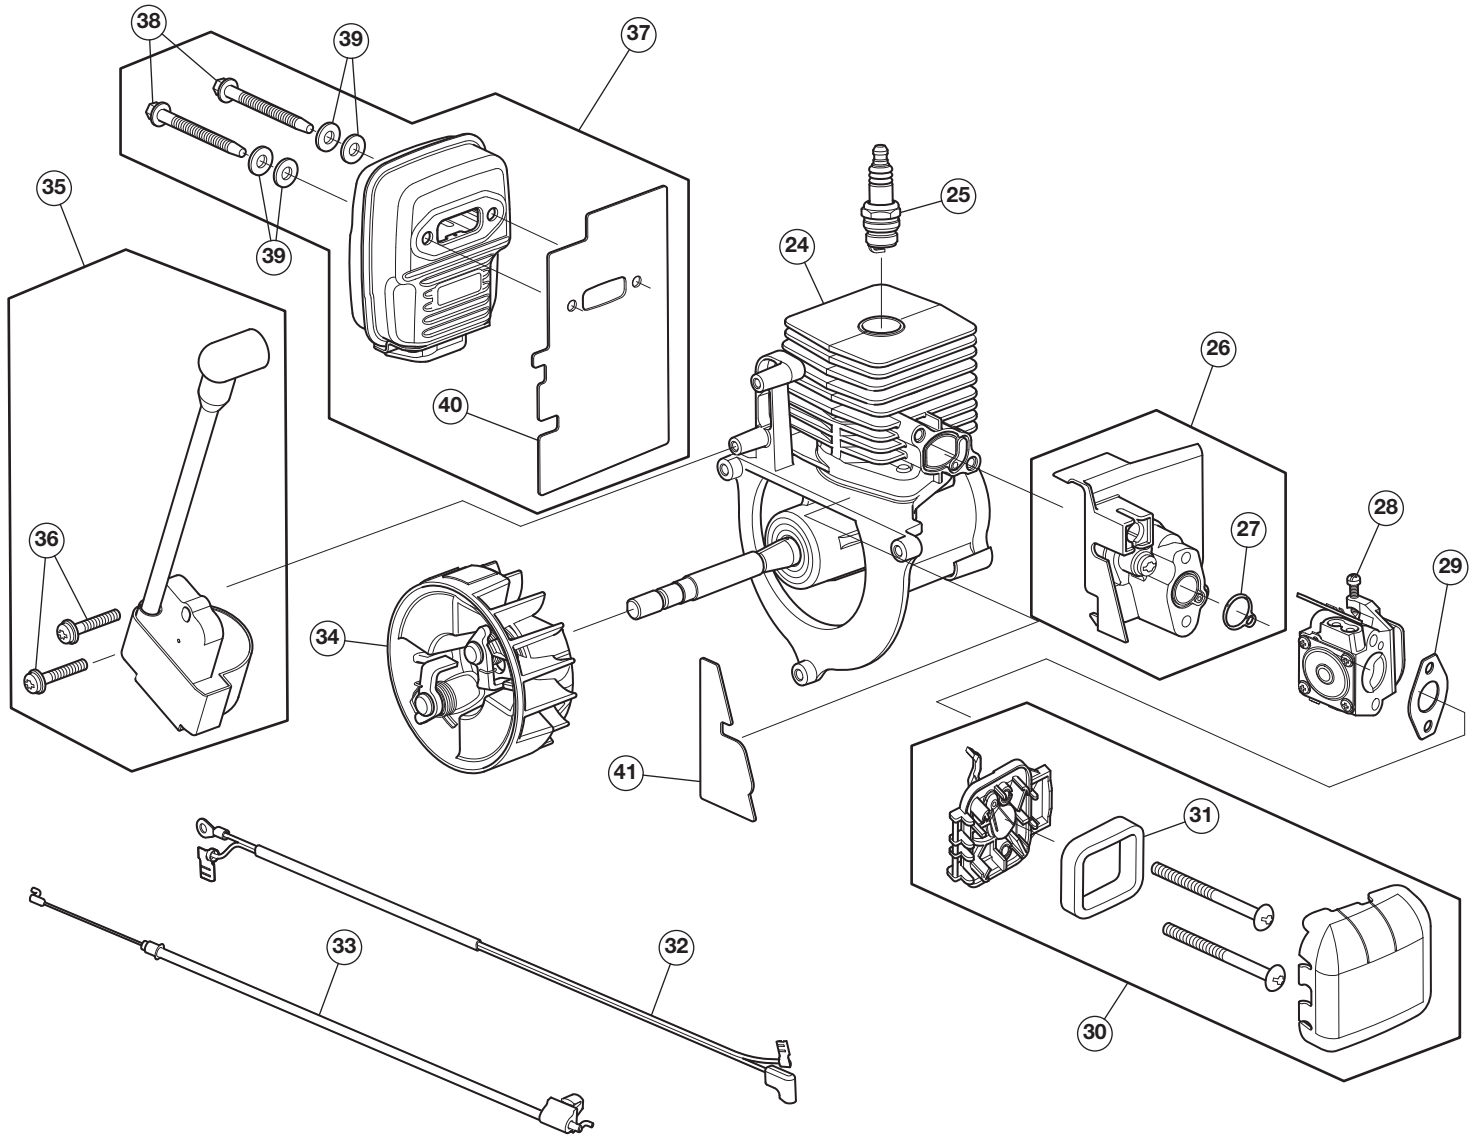

REPLACEMENT PARTS - MODEL TB400

2-CYCLE BLOWER

PPN 41AR25BL766

Item	Part No.	Description	Item	Part No.	Description
24	753-09204	Shortblock Assembly	33	746-05226	Throttle Cable
25	753-06847	Spark Plug	34	753-08490	Flywheel Assembly
26	753-06189	Insulator Assembly (includes 27)	35	753-08489	Module Assembly (includes 36)
27	753-06185	O-Ring	36	710-06301	Screw
28	753-06423	Carburetor	37	753-08488	Muffler Assembly (includes 38, 39 and 40)
29	721-04381	Carburetor Gasket	38	710-05077	Muffler Screws
30	753-08498	Air Cleaner Assembly (includes 31)	39	2592	Washers
31	791-181757	Air Cleaner Filter	40	721-04801	Muffler Gasket
32	725-06313	Lead Wire	41	721-04824	Shortblock Gasket