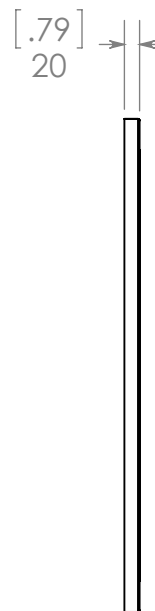

Front View

Side View

Vista Isométrica

Profile View  
Scale 1:1

NAME:  
**Wall Mirror  
Candlesby**

ITEMS: **Cognac** CDWM26-CG

MATERIAL:  
**German Beech 4/4**

**Pewter** CDWM26-PW

DWR	AEP	30/05/17
REV	R&D	30/05/17
APP	ING	30/05/17

**Charcoal** CDWM26-CL

SCALE: 1:10 MODEL: **Wall Mirror Candlesby**