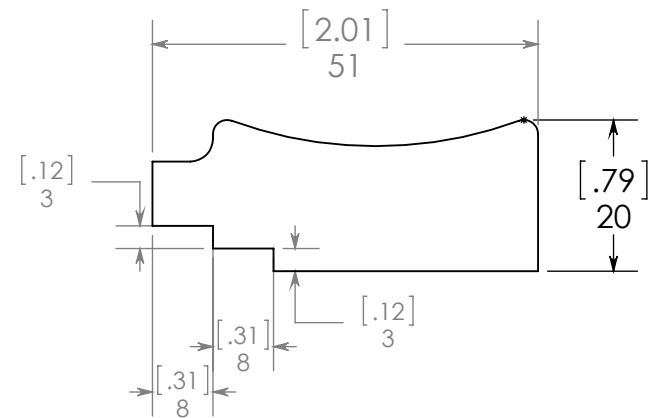

Front View

Side View

Vista Isométrica

Profile View  
Scale 1:1

NAME:  
**Wall Mirror  
Candlesby**

ITEMS: **Cognac** CDWM26-CG

MATERIAL:  
**German Beech 4/4**

**Pewter** CDWM26-PW

DWR	AEP	30/05/17
REV	R&D	30/05/17
APP	ING	30/05/17

**Charcoal** CDWM26-CL

SCALE: 1:10 MODEL: **Wall Mirror Candlesby**