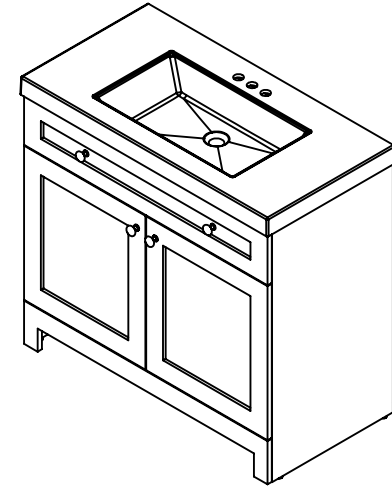

ITEM ID	DESCRIPTION
EV36P2-WH	Everdean 36in Vanity w/White VTop - White

REV	ECO#	DESCRIPTION	REV'D BY DATE	CHK'D BY DATE	APRV'D BY DATE
0		RELEASE	AGS 05/24/19	KN 05/24/19	EC 05/24/19

Top View / Vista Superior