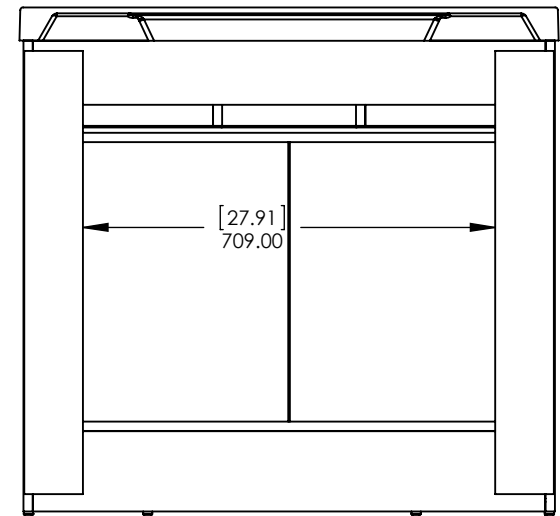

Back View / Vista Trasera

PROPRIETARY AND CONFIDENTIAL
THE INFORMATION CONTAINED IN THIS DRAWING IS THE SOLE PROPERTY OF WOODCRAFTERS HOME PRODUCTS L.L.C. ANY REPRODUCTION IN PART OR AS A WHOLE, WITHOUT THE WRITTEN PERMISSION OF WOODCRAFTERS HOME PRODUCTS L.L.C. IS PROHIBITED.

Tolerancia no epespecificada

Lineal
±0.5mm

Angular
±0.5°

Drawn By / Dibujado por:	Adolfo Gallegos	08/02/19
Checked By / Revisado Por:	Karina Navarro	08/02/19
Approved By / Revisado Por:	Eduardo Cisneros	08/02/19

Cabinet Name/Nombre de Gabinete:	Everdean 36in Vanity w/White VTop - White	FIG ID:	
# of Drawing/ de Dibujo:	PAGE 1 OF 1	REV:	0