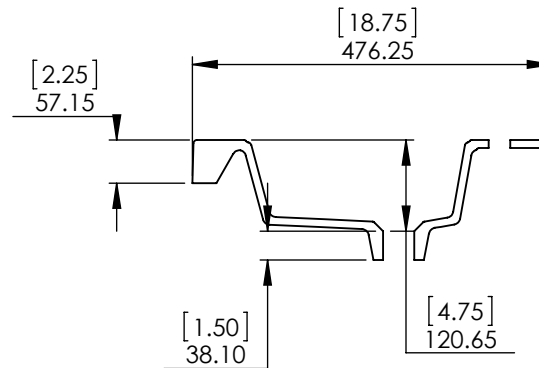

ID	Description	Technology	Status
595426	Vtop Oslo 36.5x18.75 White	Solid White	Approved for production

Rev #	Approved by	Change
0	R. Rubio	Released

NOTE: MAX. WARPAGE
TOLERANCE 1/8"

PROPRIETARY AND CONFIDENTIAL

THE INFORMATION CONTAINED IN THIS DRAWING IS THE SOLE PROPERTY OF WOODCRAFTERS. ANY REPRODUCTION IN PART OR AS A WHOLE WITHOUT THE WRITTEN PERMISSION OF WOODCRAFTERS IS PROHIBITED.

UNLESS OTHERWISE SPECIFIED

DIMENSIONS ARE IN MM. AND (INCHES)

TOLERANCES ARE
+ 0.125 [3.175] - 0.125 [-3.175]

SCALE:1:10

	NAME	DATE
DRAWN	R. Rubio	11/01/16
CHECKED	R. Rubio	11/01/16
ENG APPR.	R. Rubio	11/01/16
MFG APPR.	C. Leal	11/01/16

SIZE	DWG. NO.	SHEET 1 OF 1	REV: 0
A	Vtop Oslo 36.5x18.75 4in