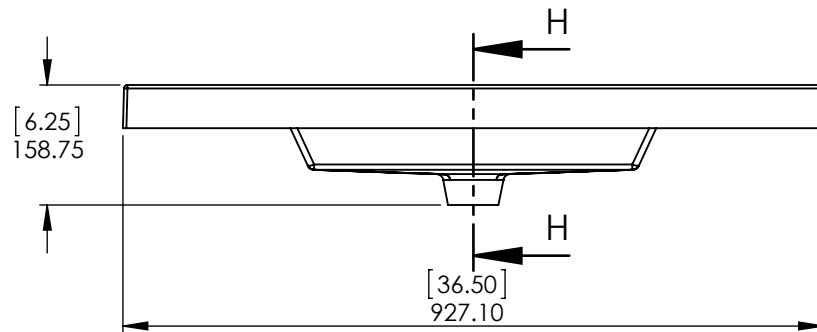

ID	Description	Technology	Status
595426	Vtop Oslo 36.5x18.75 White	Solid White	Approved for production

Rev #	Approved by	Change
0	R. Rubio	Released

NOTE: MAX. WARPAGE
TOLERANCE 1/8"

PROPRIETARY AND CONFIDENTIAL

THE INFORMATION CONTAINED IN THIS DRAWING IS THE SOLE PROPERTY OF WOODCRAFTERS. ANY REPRODUCTION IN PART OR AS A WHOLE WITHOUT THE WRITTEN PERMISSION OF WOODCRAFTERS IS PROHIBITED.

UNLESS OTHERWISE SPECIFIED

DIMENSIONS ARE IN MM. AND (INCHES)

TOLERANCES ARE
+ 0.125 [3.175] - 0.125 [-3.175]

SCALE:1:10

	NAME	DATE
DRAWN	R. Rubio	11/01/16
CHECKED	R. Rubio	11/01/16
ENG APPR.	R. Rubio	11/01/16
MFG APPR.	C. Leal	11/01/16

SIZE	DWG. NO.	SHEET 1 OF 1	REV: 0
A	Vtop Oslo 36.5x18.75 4in