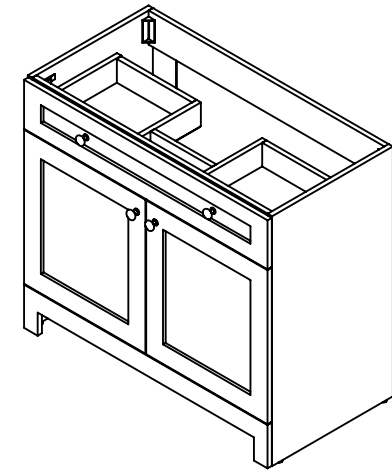

UNLESS OTHERWISE SPECIFIED

DIMENSIONS ARE IN MM. AND (INCHES)

TOLERANCES ARE  
+ 0.125 [3.175] - 0.125 [-3.175]

SCALE:1:10

	NAME	DATE
DRAWN	R. Rubio	11/01/16
CHECKED	R. Rubio	11/01/16
ENG APPR.	R. Rubio	11/01/16
MFG APPR.	C. Leal	11/01/16

SIZE	DWG. NO.	SHEET 1 OF 1	REV: 0
A	Vtop Oslo 36.5x18.75 4in		

ITEM ID	DESCRIPTION
EV36P2-WH	Everdean 36in Vanity w/White VTop - White

REV	ECO#	DESCRIPTION	REV'D BY DATE	CHK'D BY DATE	APRV'D BY DATE
0		RELEASE	AGS 05/24/19	KN 05/24/19	EC 05/24/19