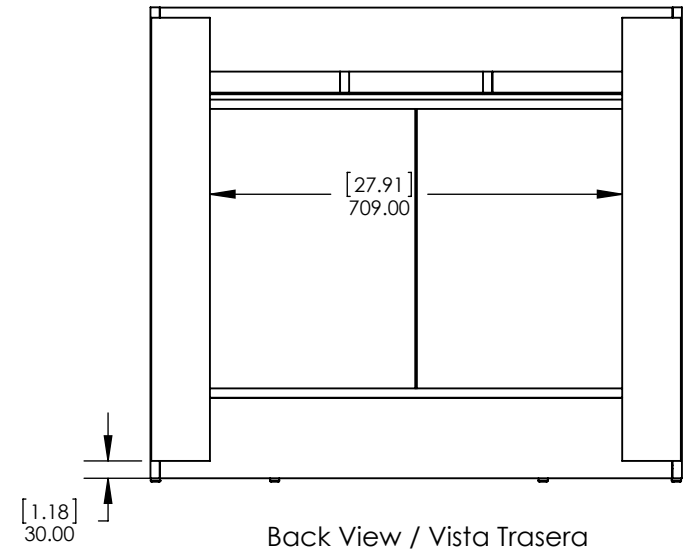

UNLESS OTHERWISE SPECIFIED

DIMENSIONS ARE IN MM. AND (INCHES)

TOLERANCES ARE  
+ 0.125 [3.175] - 0.125 [-3.175]

SCALE:1:10

	NAME	DATE
DRAWN	R. Rubio	11/01/16
CHECKED	R. Rubio	11/01/16
ENG APPR.	R. Rubio	11/01/16
MFG APPR.	C. Leal	11/01/16

SIZE	DWG. NO.	SHEET 1 OF 1	REV: 0
A	Vtop Oslo 36.5x18.75 4in		

ITEM ID	DESCRIPTION
EV36P2-WH	Everdean 36in Vanity w/White VTop - White

REV	ECO#	DESCRIPTION	REV'D BY DATE	CHK'D BY DATE	APRV'D BY DATE
0		RELEASE	AGS 05/24/19	KN 05/24/19	EC 05/24/19