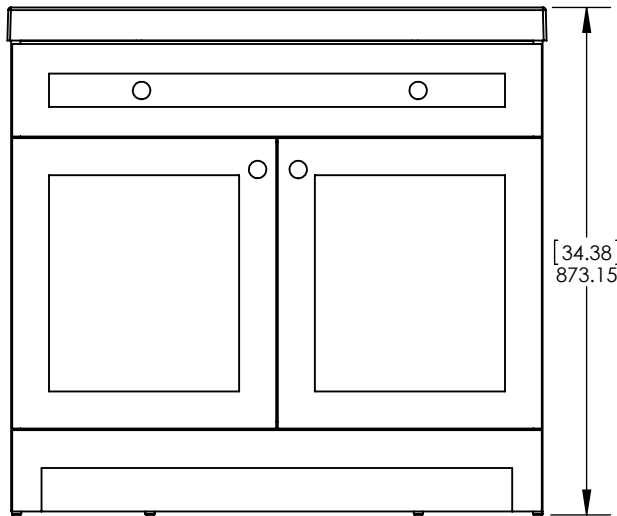

ITEM ID	DESCRIPTION
EV36P2-WH	Everdean 36in Vanity w/White VTop - White

REV	ECO#	DESCRIPTION	REV'D BY DATE	CHK'D BY DATE	APRV'D BY DATE
0		RELEASE	AGS 05/24/19	KN 05/24/19	EC 05/24/19

Top View / Vista Superior

Isometric View / Vista Isometrica

Front view / Vista Frontal

Side View / Vista Lateral

Back View / Vista Trasera

**PROPRIETARY AND CONFIDENTIAL**  
 THE INFORMATION CONTAINED IN THIS DRAWING IS THE SOLE PROPERTY OF WOODCRAFTERS HOME PRODUCTS L.L.C. ANY REPRODUCTION IN PART OR AS A WHOLE, WITHOUT THE WRITTEN PERMISSION OF WOODCRAFTERS HOME PRODUCTS L.L.C. IS PROHIBITED.

Cabinet Name/Nombre de Gabinete:	Everdean 36in Vanity w/White VTop - White	FIG ID:	
# of Drawing/ de Dibujo:	PAGE 1 OF 1	REV:	0

ID	Description	Technology	Status
595426	Vtop Oslo 36.5x18.75 White	Solid White	Approved for production

SIZE	DWG. NO.	SHEET 1 OF 1	REV: 0
A	Vtop Oslo 36.5x18.75 4in		

ITEM ID	DESCRIPTION
EV36P2-WH	Everdean 36in Vanity w/White VTop - White

REV	ECO#	DESCRIPTION	REV'D BY DATE	CHK'D BY DATE	APRV'D BY DATE
0		RELEASE	AGS 05/24/19	KN 05/24/19	EC 05/24/19