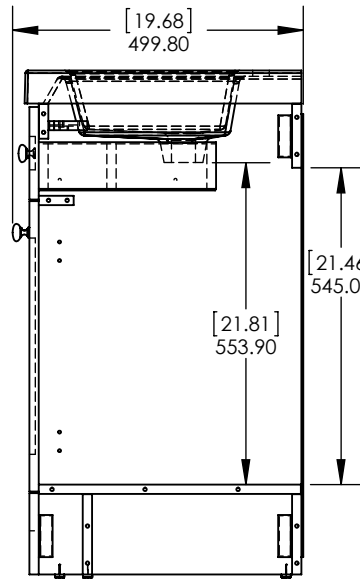

Side View / Vista Lateral