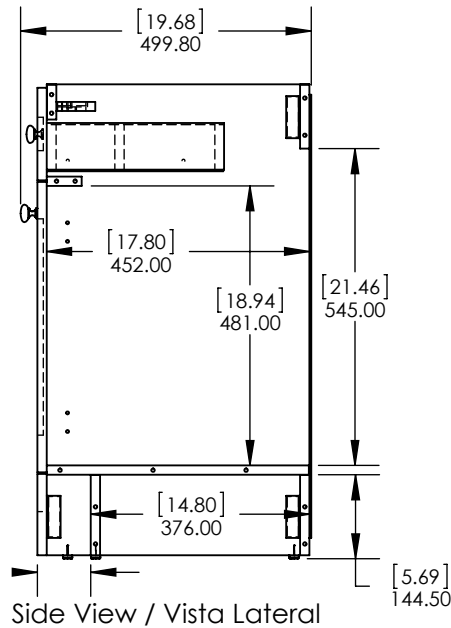

UNLESS OTHERWISE SPECIFIED

DIMENSIONS ARE IN MM. AND (INCHES)

TOLERANCES ARE  
+ 0.125 [3.175] - 0.125 [-3.175]

SCALE:1:10

	NAME	DATE
DRAWN	R. Rubio	11/01/16
CHECKED	R. Rubio	11/01/16
ENG APPR.	R. Rubio	11/01/16
MFG APPR.	C. Leal	11/01/16

SIZE	DWG. NO.	SHEET 1 OF 1	REV: 0
A	Vtop Oslo 36.5x18.75 4in		

ITEM ID	DESCRIPTION
EV36P2-WH	Everdean 36in Vanity w/White VTop - White

REV	ECO#	DESCRIPTION	REV'D BY DATE	CHK'D BY DATE	APRV'D BY DATE
0		RELEASE	AGS 05/24/19	KN 05/24/19	EC 05/24/19