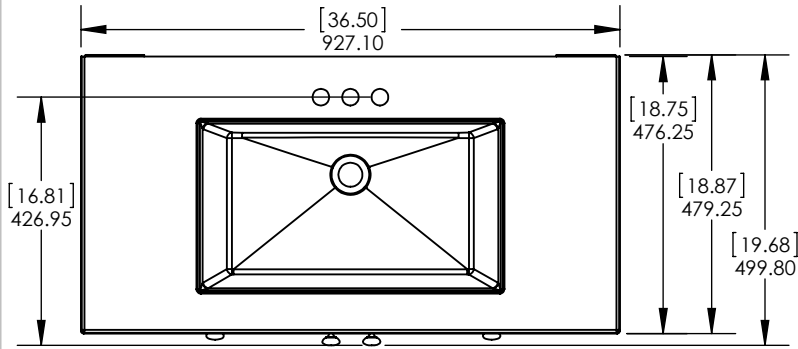

ITEM ID	DESCRIPTION
EV36P2-WH	Everdean 36in Vanity w/White VTop - White

REV	ECO#	DESCRIPTION	REV'D BY DATE	CHK'D BY DATE	APRV'D BY DATE
0		RELEASE	AGS 05/24/19	KN 05/24/19	EC 05/24/19

Top View / Vista Superior

Cabinet Name/Nombre de Gabinete:	Everdean 36in Vanity w/White VTop - White	FIG ID:	
# of Drawing/ de Dibujo:	PAGE 1 OF 1	REV:	0

ID	Description	Technology	Status
595426	Vtop Oslo 36.5x18.75 White	Solid White	Approved for production

UNLESS OTHERWISE SPECIFIED

DIMENSIONS ARE IN MM. AND (INCHES)

TOLERANCES ARE  
+ 0.125 [3.175] - 0.125 [-3.175]

SCALE:1:10

	NAME	DATE
DRAWN	R. Rubio	11/01/16
CHECKED	R. Rubio	11/01/16
ENG APPR.	R. Rubio	11/01/16
MFG APPR.	C. Leal	11/01/16

SIZE	DWG. NO.	SHEET 1 OF 1	REV: 0
A	Vtop Oslo 36.5x18.75 4in		

ITEM ID	DESCRIPTION
EV36P2-WH	Everdean 36in Vanity w/White VTop - White

REV	ECO#	DESCRIPTION	REV'D BY DATE	CHK'D BY DATE	APRV'D BY DATE
0		RELEASE	AGS 05/24/19	KN 05/24/19	EC 05/24/19