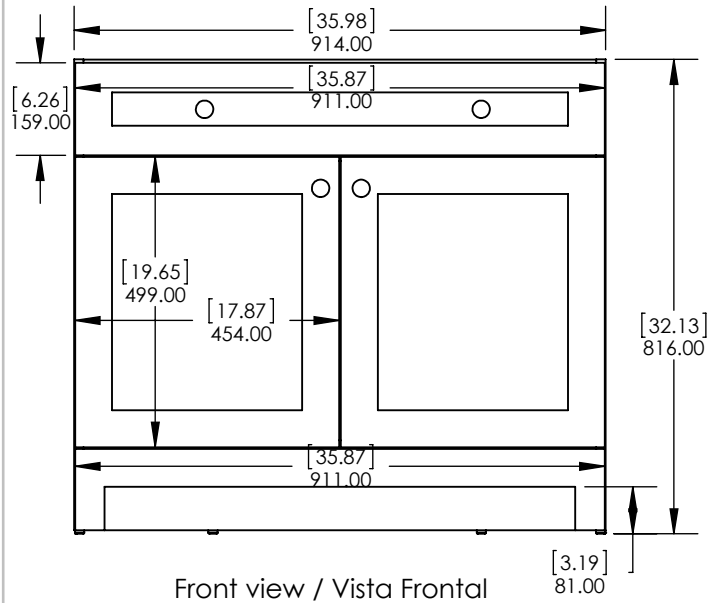

UNLESS OTHERWISE SPECIFIED

DIMENSIONS ARE IN MM. AND (INCHES)

TOLERANCES ARE  
+ 0.125 [3.175] - 0.125 [-3.175]

SCALE:1:10

	NAME	DATE
DRAWN	R. Rubio	11/01/16
CHECKED	R. Rubio	11/01/16
ENG APPR.	R. Rubio	11/01/16
MFG APPR.	C. Leal	11/01/16

SIZE	DWG. NO.	SHEET 1 OF 1	REV: 0
A	Vtop Oslo 36.5x18.75 4in		

ITEM ID	DESCRIPTION
EV36P2-WH	Everdean 36in Vanity w/White VTop - White

REV	ECO#	DESCRIPTION	REV'D BY DATE	CHK'D BY DATE	APRV'D BY DATE
0		RELEASE	AGS 05/24/19	KN 05/24/19	EC 05/24/19