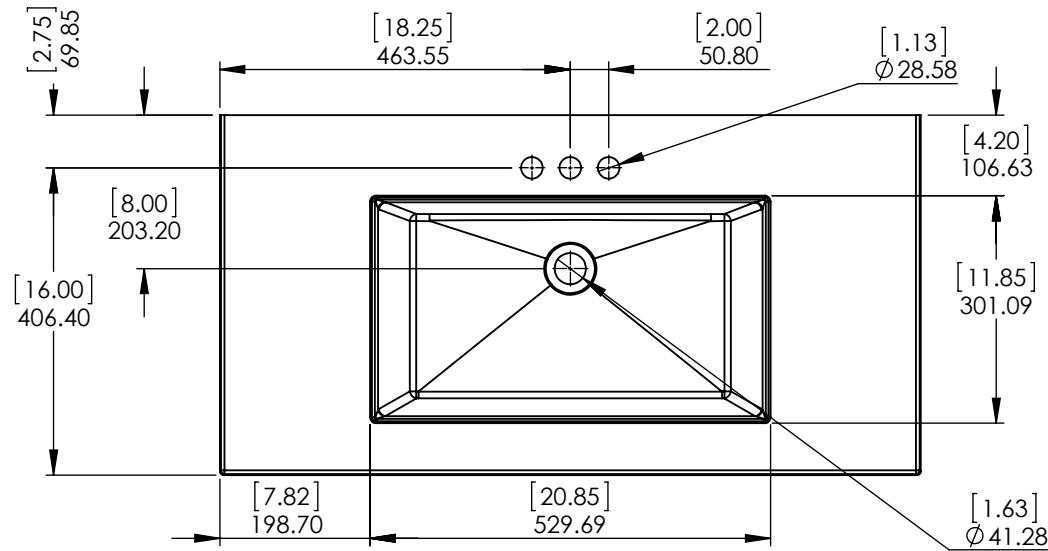

ID	Description	Technology	Status
595426	Vtop Oslo 36.5x18.75 White	Solid White	Approved for production

Rev #	Approved by	Change
0	R. Rubio	Released

NOTE: MAX. WARPAGE
TOLERANCE 1/8"

PROPRIETARY AND CONFIDENTIAL

THE INFORMATION CONTAINED IN THIS DRAWING IS THE SOLE PROPERTY OF WOODCRAFTERS. ANY REPRODUCTION IN PART OR AS A WHOLE WITHOUT THE WRITTEN PERMISSION OF WOODCRAFTERS IS PROHIBITED.

UNLESS OTHERWISE SPECIFIED

DIMENSIONS ARE IN MM. AND (INCHES)

TOLERANCES ARE
+ 0.125 [3.175] - 0.125 [-3.175]

SCALE:1:10

	NAME	DATE
DRAWN	R. Rubio	11/01/16
CHECKED	R. Rubio	11/01/16
ENG APPR.	R. Rubio	11/01/16
MFG APPR.	C. Leal	11/01/16

SIZE	DWG. NO.	SHEET 1 OF 1	REV: 0
A	Vtop Oslo 36.5x18.75 4in