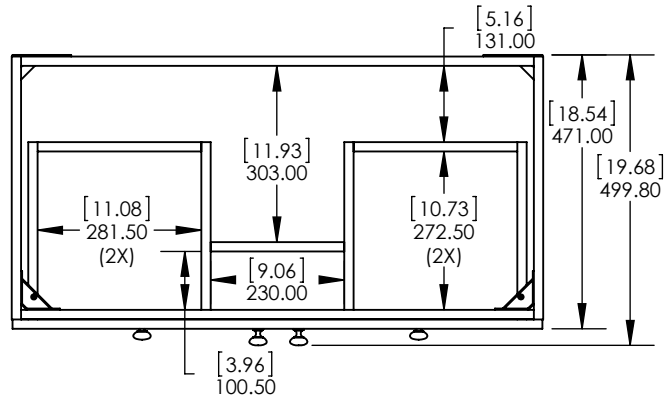

UNLESS OTHERWISE SPECIFIED

DIMENSIONS ARE IN MM. AND (INCHES)

TOLERANCES ARE  
+ 0.125 [3.175] - 0.125 [-3.175]

SCALE:1:10

	NAME	DATE
DRAWN	R. Rubio	11/01/16
CHECKED	R. Rubio	11/01/16
ENG APPR.	R. Rubio	11/01/16
MFG APPR.	C. Leal	11/01/16

SIZE	DWG. NO.	SHEET 1 OF 1	REV: 0
A	Vtop Oslo 36.5x18.75 4in		

ITEM ID	DESCRIPTION
EV36P2-WH	Everdean 36in Vanity w/White VTop - White

REV	ECO#	DESCRIPTION	REV'D BY DATE	CHK'D BY DATE	APRV'D BY DATE
0		RELEASE	AGS 05/24/19	KN 05/24/19	EC 05/24/19