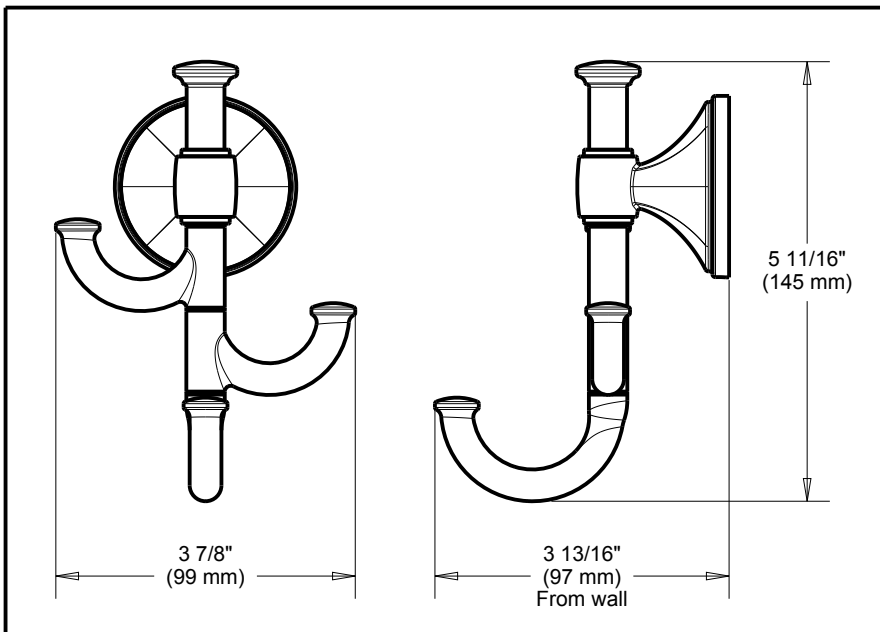

DELTA[®]

ACCESSORIES

- Expandable™ Bath Collection
- Hook Pivoting

Submitted Model No.: _____

Specific Features: _____

STANDARD SPECIFICATIONS:

- Wood blocking is preferable behind all wall surfaces. If wood blocking is not available, the following fasteners are suggested: Tile/Masonry-Plastic or lead Anchors Plaster/drywall-Toggle bolts.
- Mounting hardware and mounting template included with product.