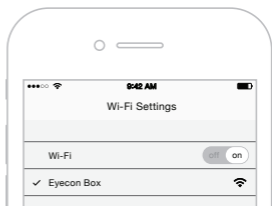


QUICK START GUIDE

STEP 1

Open lockbox & pull out the battery activation tab

STEP 2

Press the * key to turn the lockbox on

STEP 3

In your mobile device
wifi settings connect to
the network named
"Eyecon Box"