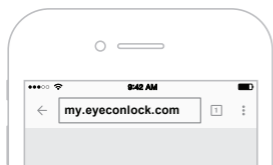


QUICK START GUIDE

STEP 1

Open lockbox & pull out the battery activation tab

STEP 2

Press the * key to turn the lockbox on

STEP 3

In your mobile device
wifi settings connect to
the network named
"Eyecon Box"