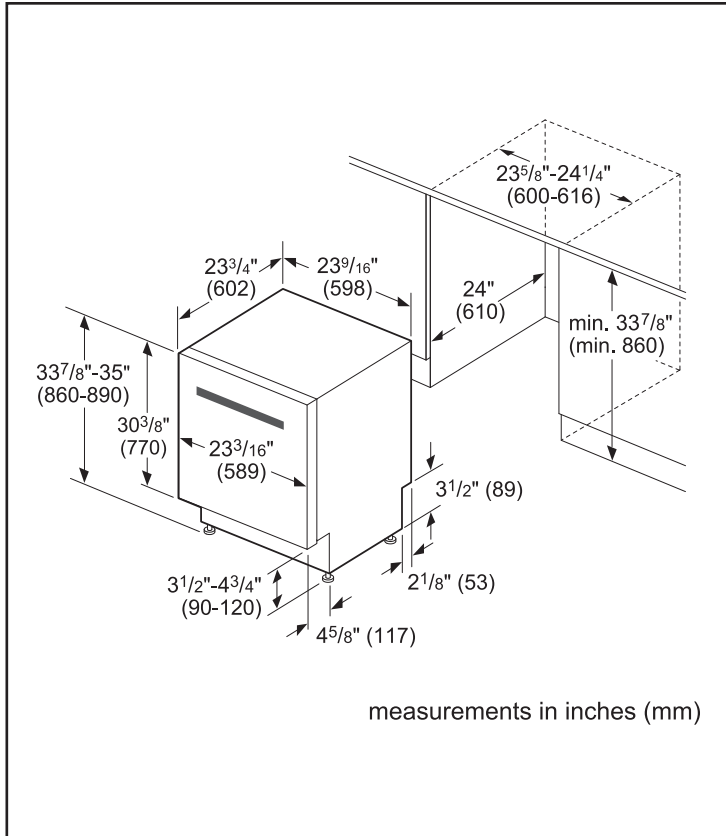

24" Recessed Handle Dishwasher

800 Series – Stainless Steel SHEM78Z55N

Installation Details

Accessories: To purchase Bosch accessories, cleaners & parts please visit www.bosch-home.com/us/store or call 1-800-944-2904 (Mon to Fri 5 am to 6 pm PST, Sat 6 am to 3 pm PST).

Notes: All height, width and depth dimensions are shown in inches. BSH reserves the absolute and unrestricted right to change product materials and specifications, at any time, without notice. Consult the product's installation instructions for final dimensional data and other details prior to making cutout.

Warranties: Please see Use & Care manual or Bosch website for statement of limited warranty.

For more information on our entire line of products, go to www.bosch-home.com/us or call 1-800-944-2904

© BSH Home Appliances Corporation. All rights reserved. Bosch is a registered trademark of Robert Bosch GmbH.