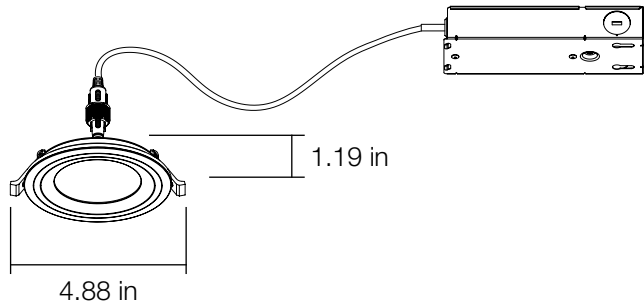

PRODUCT SPECIFICATIONS

4 in LED Slim Color Changing Recessed Kit with Night Light

53827101
SKU# 1005596102

ADVANTAGES

- 50,000 Hours of Continuous Use
- 5 Year Warranty
- Wet Rated for Exterior Applications & Showers
- Dimming to 10% Without Buzzing or Flickering
- IC Rated for Direct Contact with Insulation
- 90 CRI Provides High Color Quality
- Adjust Night Light with Your Wall Switch/Dimmer
- Night Light Trim (Amber 2000K)
- Night Light Mode with 43 Lumens
- Adjust Color of Light with Integrated Switch-Warm White (2700K), Soft White (3000K), Neutral White (3500K), Bright White (4000K), Daylight (5000K)
- US Patents - 10,091,855, 10,462,871, 10,492,262

SPECIFICATIONS

Model Number	53827101
SKU	1005596102
OSMID	313658681
Power	11 W
AC Voltage, Frequency	120V, 60 Hz
Color Temp (nom.)	2700K/ 3000K/ 3500K/ 4000K/ 5000K & 2000K
Operation Temp	-13°F ~ 113°F
CRI	90
Lumen Output (min.)	650 lm
Dimming	YES
Lifetime Rating	L70/50000Hrs
Efficacy	59.09 lm/watt

PACKAGING

Weight (±0.5 lb)	1.08 lbs
Size (L x W x H) (±0.1 in)	4.88in x 4.88in x 1.19in
Box Dimensions	5.71in x 2.76in x 7.41in
Gross Weight	1.30 lbs
UPC	849489072043

DIMMER LIST

Dimmer Brand	Model #
Lutron	DVCL-153PR-WH
	CTCL-153PDH-WH
	TGCL-153PH-WH
	MACL-153MH-WH
	P-PKG1W-WH-R
Leviton	R62-06674-P0W
	R12-06672-1LW
	R50-IPL06-10M
Eaton	SAL06P-W-K