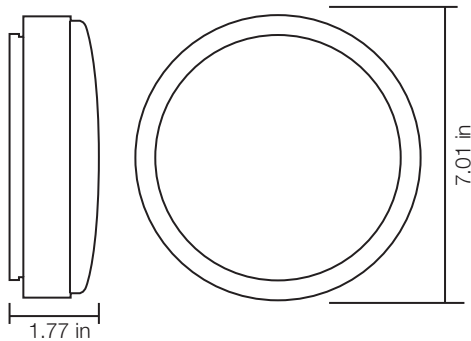

PRODUCT SPECIFICATIONS

7in Low Profile Light

54663141
SKU# 1001615888

SPECIFICATIONS

Model Number	54663141
SKU	1001615888
OSMID	206589815
Power	11.5W
AC Voltage, Frequency	120V, 60 Hz
Color Temp (nom.)	4000K
Operation Temp	-4°F ~ 113°F
CRI	80
Lumen Output (min.)	810 lm
Dimming	NO
Lifetime Rating	L70/50000Hrs
Efficacy	70.4 lm/watt

ADVANTAGES

- 50,000 Hours of Continuous Use
- 5 Years Warranty

APPLICATIONS

Suitable for damp locations

SURFACE MOUNT

PACKAGING

Weight (±0.5 lb)	0.66 lbs
Size (L x W x H) (±0.1 in)	7.01in x 7.01in x 1.77in
Box Dimensions	8.15in x 8.27in x 2.83in
Gross Weight	1.01 lbs
UPC	849489000602