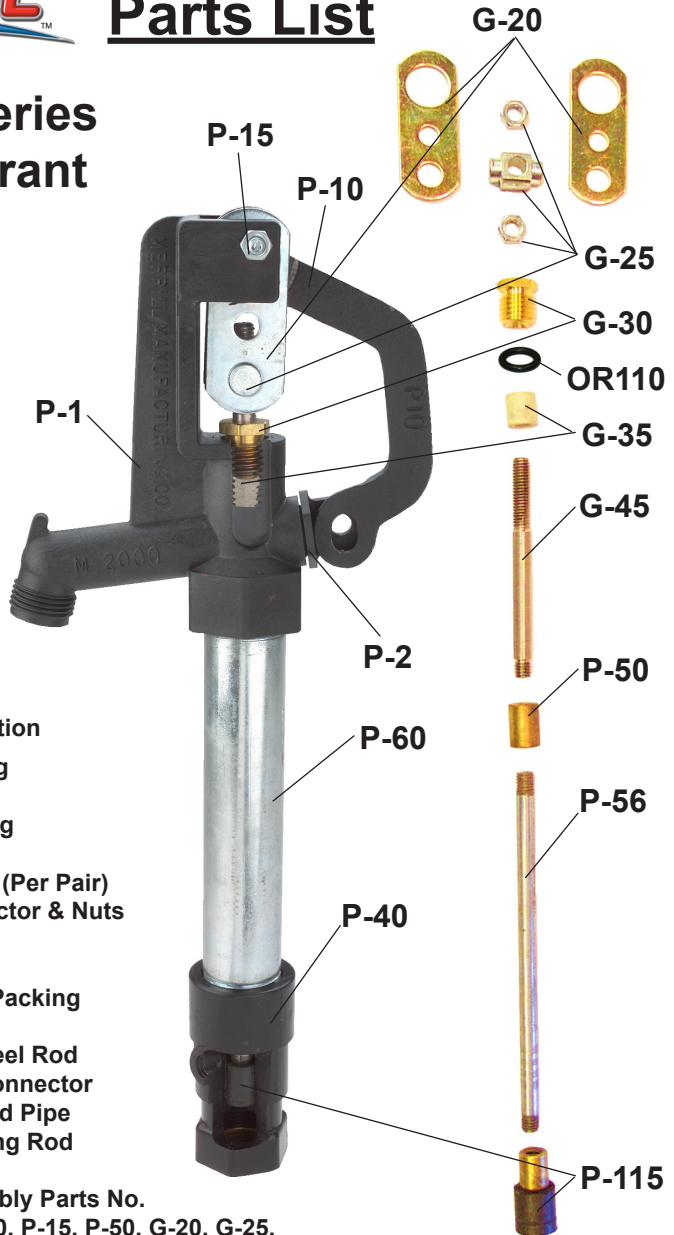

Parts List

M-2000 Series Yard Hydrant

Part No.	Part Description
P-1	Head Casting
P-2	Head Plug
P-10	Lever Casting
P-15	Lever Bolt
G-20	Draw Straps (Per Pair)
G-25	Pivot Connector & Nuts
G-30	Packing Nut
OR110	O-Ring
G-35	Valve Stem Packing
P-40	Valve Body
G-45	Stainless Steel Rod
P-50	Steel Rod Connector
P-60	1" Galvanized Pipe
P-56	3/8" Operating Rod
P-115	Plunger
P-120	Head Assembly Parts No. P-1, P-2, P-10, P-15, P-50, G-20, G-25, G-30, G-35, G-45, OR110