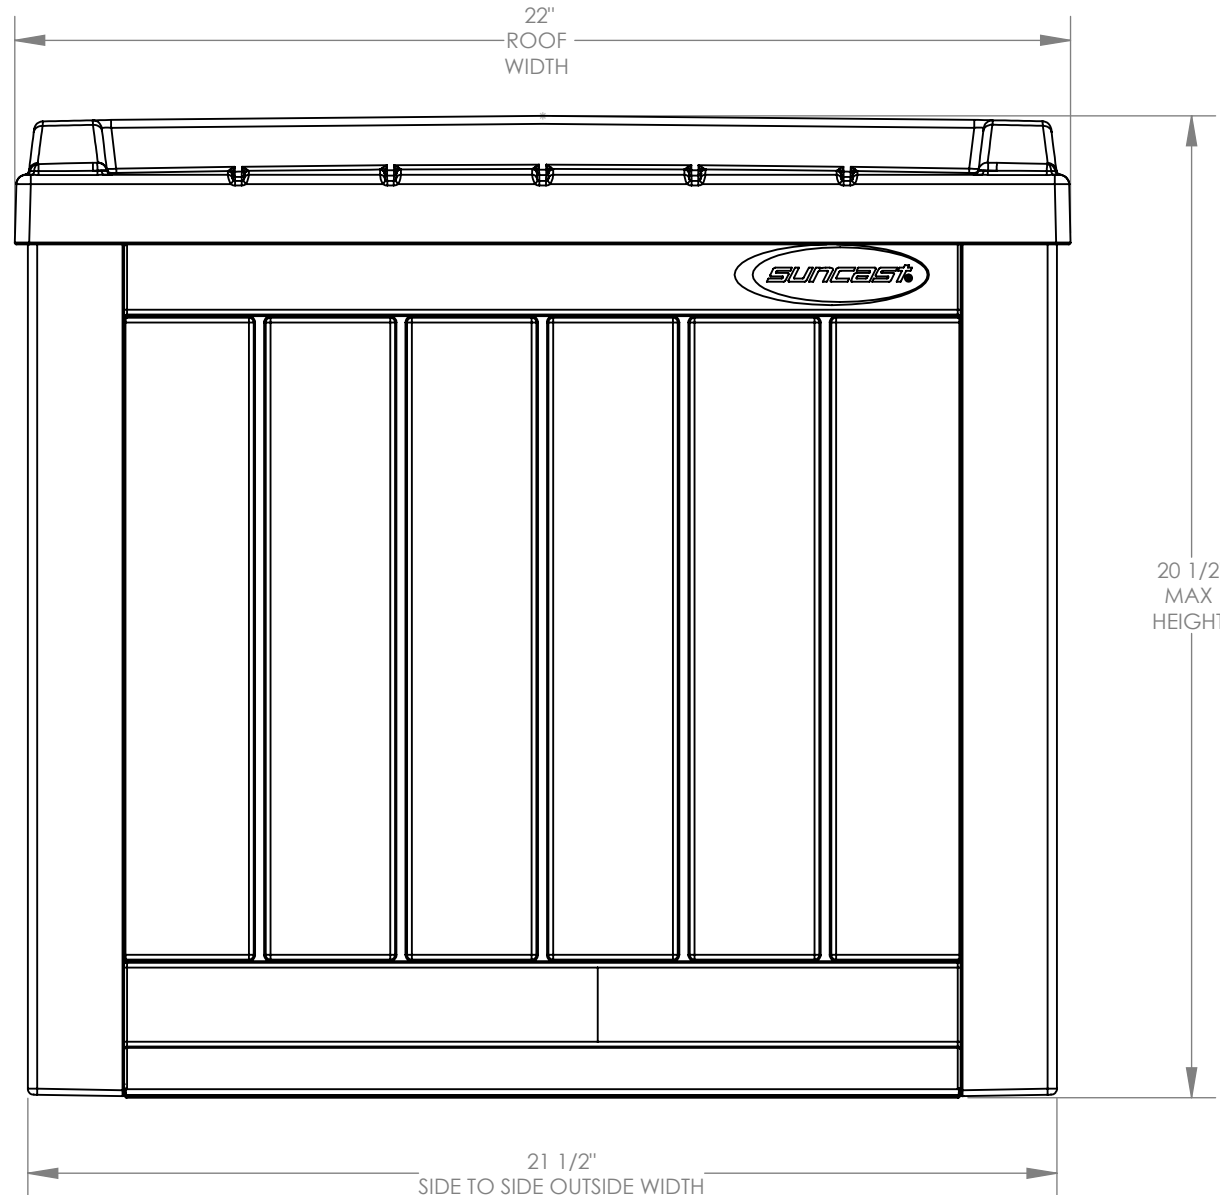

**DECK BOX SS601
FRONT VIEW**

TOTAL VOLUME:

Interior: 2.941 cu ft

Exterior: 4.19 cu ft

GALLON CAPACITY:

Interior: 22 gal

SQUARE FOOTAGE

Interior: 2.08 sq ft

Exterior: 2.59 sq ft

**DECK BOX SS601
SIDE VIEW**

**ALL DIMENSIONS ARE IN INCHES
UNLESS OTHERWISE SPECIFIED**

**DECK BOX SS601
TOP VIEW**

**ALL DIMENSIONS ARE IN INCHES
UNLESS OTHERWISE SPECIFIED**

**DECK BOX SS601
SECTION VIEW**

**ALL DIMENSIONS ARE IN INCHES
UNLESS OTHERWISE SPECIFIED**