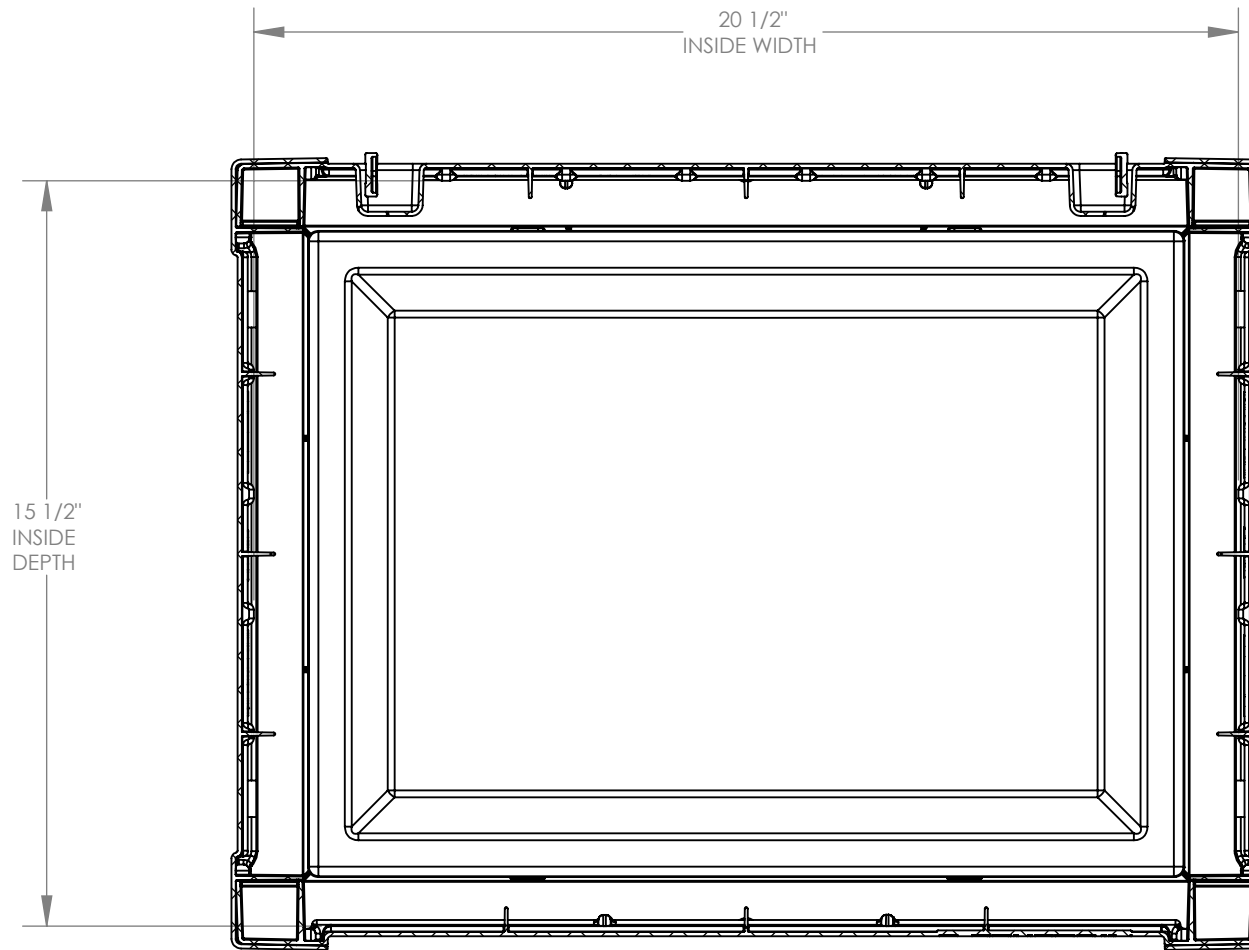

**DECK BOX SS601
FRONT VIEW**

TOTAL VOLUME:

Interior: 2.941 cu ft

Exterior: 4.19 cu ft

GALLON CAPACITY:

Interior: 22 gal

SQUARE FOOTAGE

Interior: 2.08 sq ft

Exterior: 2.59 sq ft

**DECK BOX SS601
SIDE VIEW**

**ALL DIMENSIONS ARE IN INCHES
UNLESS OTHERWISE SPECIFIED**

**DECK BOX SS601
TOP VIEW**

**ALL DIMENSIONS ARE IN INCHES
UNLESS OTHERWISE SPECIFIED**

**DECK BOX SS601
SECTION VIEW**

**ALL DIMENSIONS ARE IN INCHES
UNLESS OTHERWISE SPECIFIED**