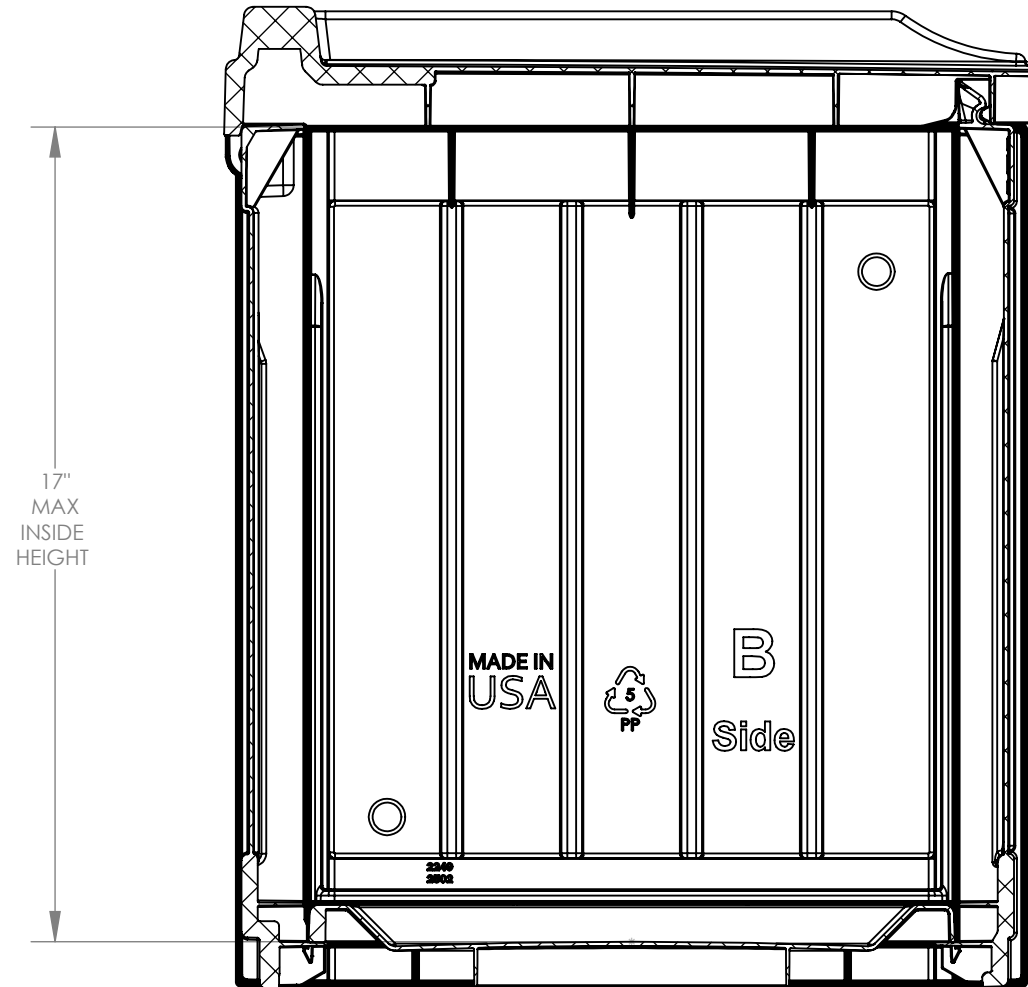

**DECK BOX SS601
FRONT VIEW**

TOTAL VOLUME:

Interior: 2.941 cu ft

Exterior: 4.19 cu ft

GALLON CAPACITY:

Interior: 22 gal

SQUARE FOOTAGE

Interior: 2.08 sq ft

Exterior: 2.59 sq ft

**DECK BOX SS601
SIDE VIEW**

**ALL DIMENSIONS ARE IN INCHES
UNLESS OTHERWISE SPECIFIED**

**DECK BOX SS601
TOP VIEW**

**ALL DIMENSIONS ARE IN INCHES
UNLESS OTHERWISE SPECIFIED**

**DECK BOX SS601
SECTION VIEW**

**ALL DIMENSIONS ARE IN INCHES
UNLESS OTHERWISE SPECIFIED**