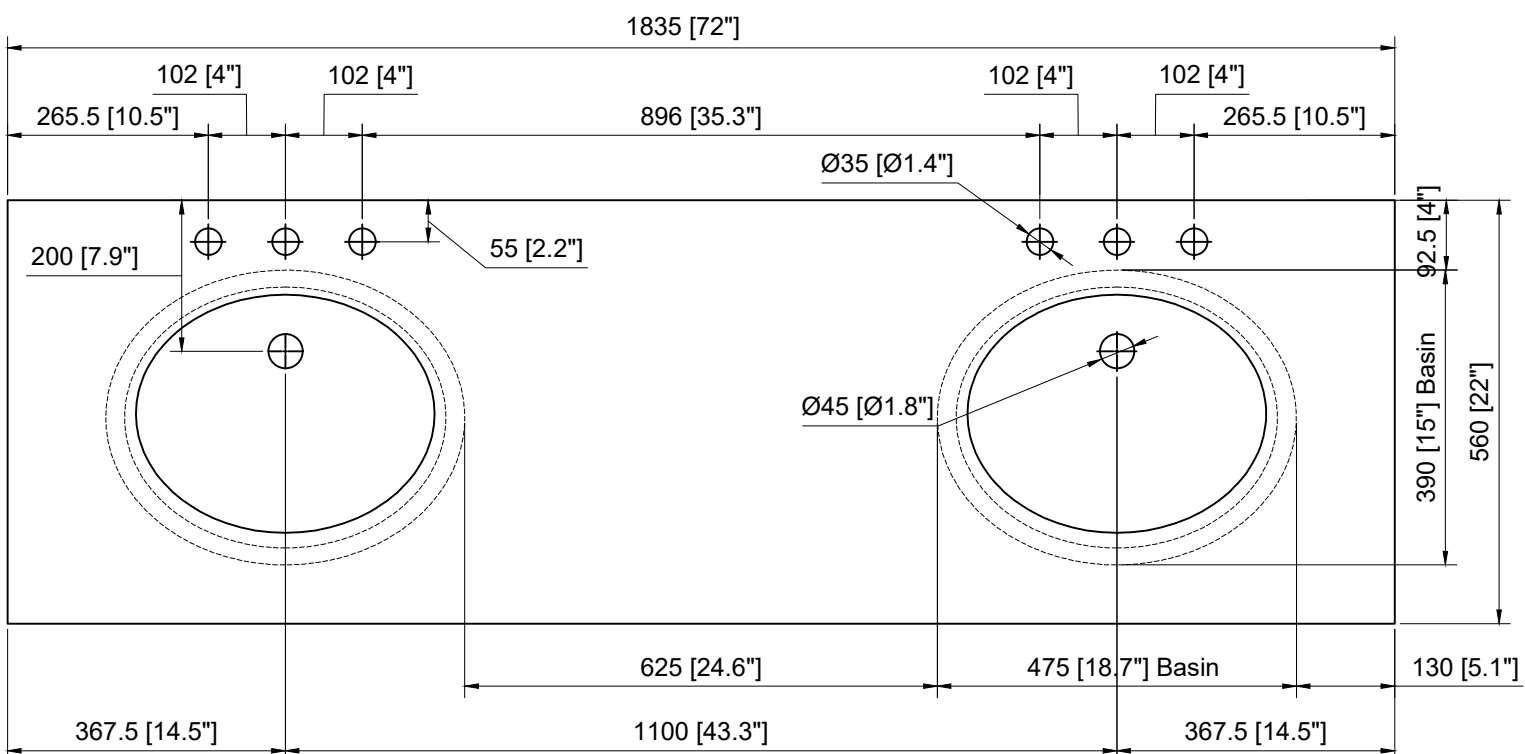

## DIMENSIONS DIMENSIONS DIMENSIONES

**DIMENSIONS  
DIMENSIONS  
DIMENSIONES**

1835 [72"]

**Installation Manual**

- Carefully read the instructions before starting the installation.
- This vanity should be installed by an experienced plumber.
- Drain pipe and drain trap are not supplied. Connect to an existing drain pipe.