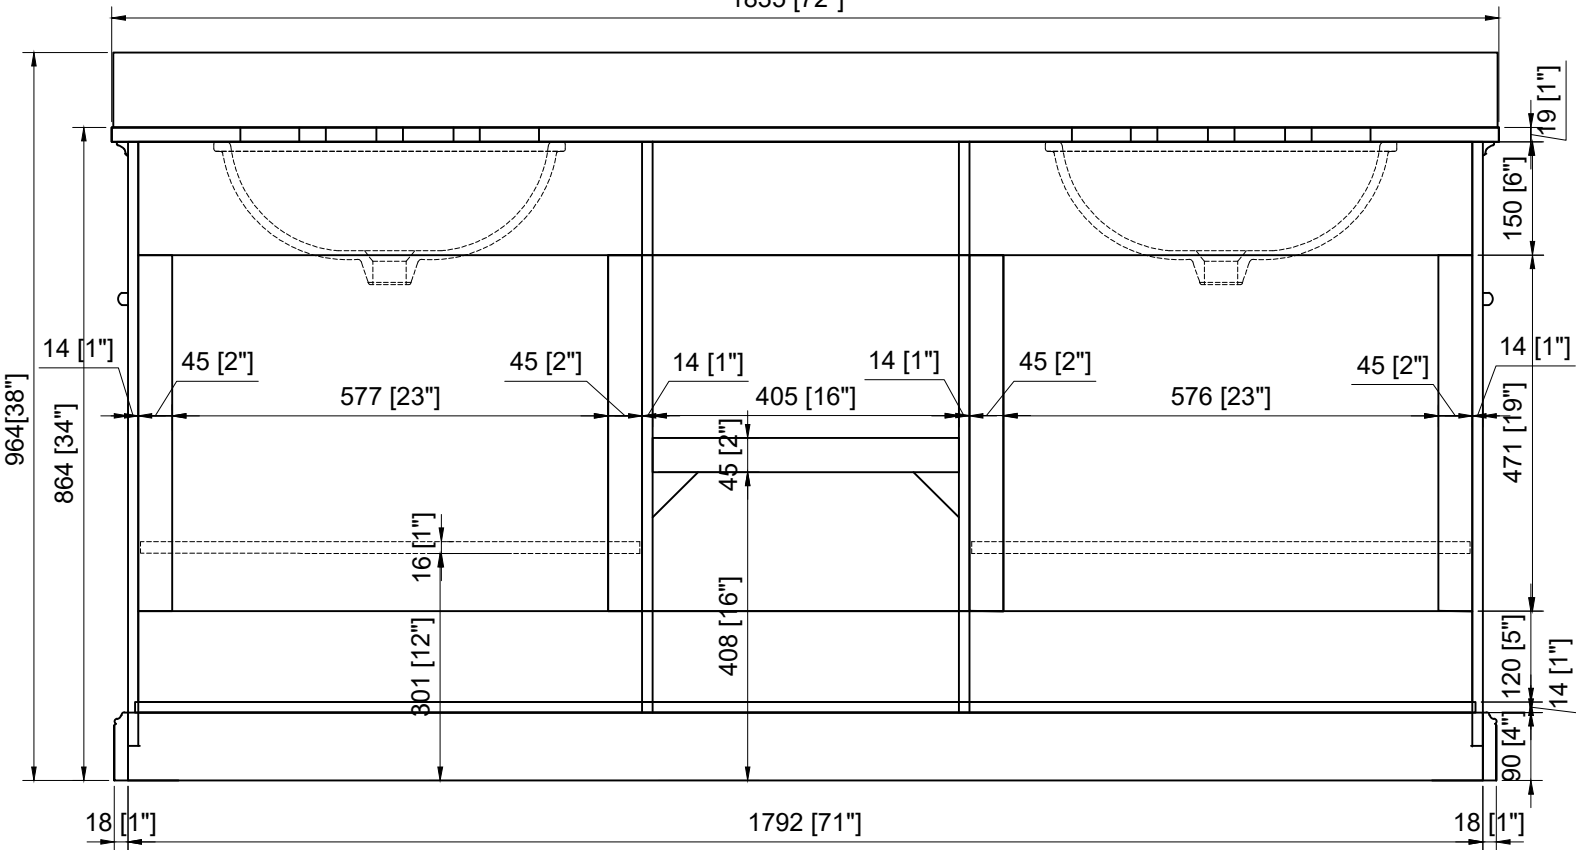

## DIMENSIONS DIMENSIONS DIMENSIONES

**DIMENSIONS  
DIMENSIONS  
DIMENSIONES**

1835 [72"]

**Installation Manual**

- Carefully read the instructions before starting the installation.
- This vanity should be installed by an experienced plumber.
- Drain pipe and drain trap are not supplied. Connect to an existing drain pipe.