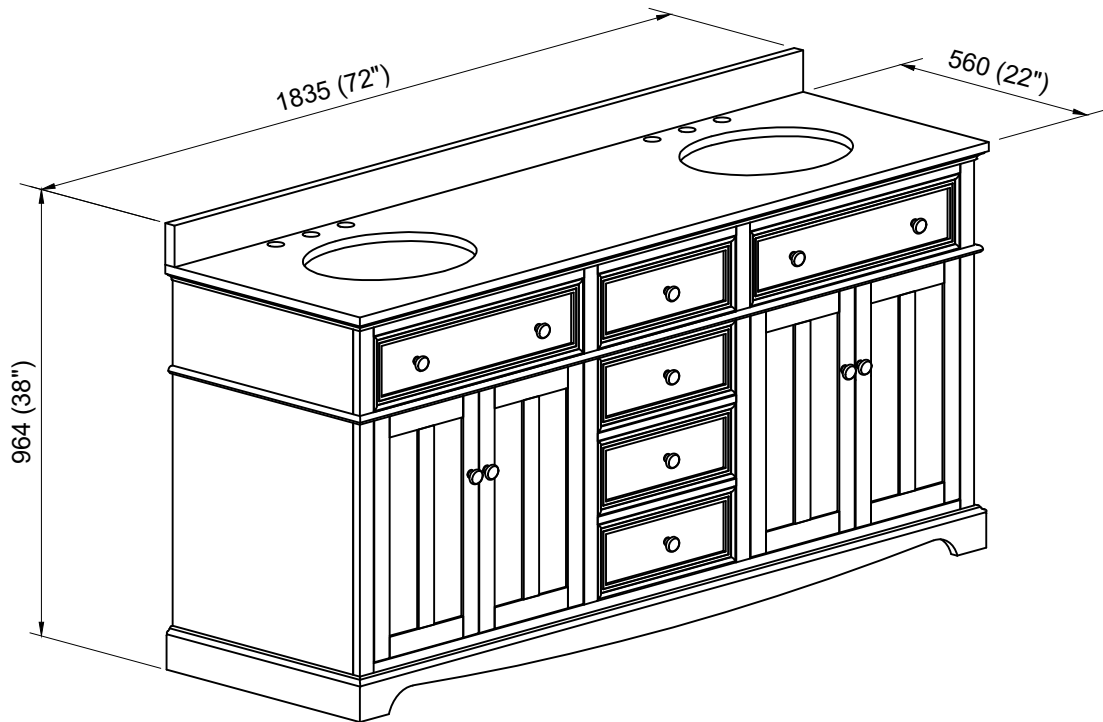

## DIMENSIONS DIMENSIONS DIMENSIONES

**DIMENSIONS  
DIMENSIONS  
DIMENSIONES**

1835 [72"]

**Installation Manual**

- Carefully read the instructions before starting the installation.
- This vanity should be installed by an experienced plumber.
- Drain pipe and drain trap are not supplied. Connect to an existing drain pipe.