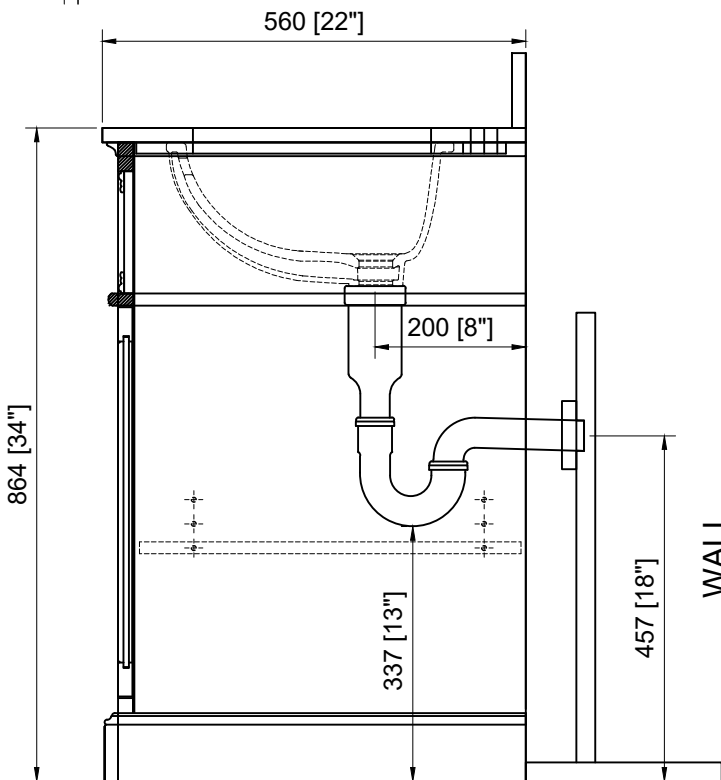

## DIMENSIONS DIMENSIONS DIMENSIONES

**DIMENSIONS  
DIMENSIONS  
DIMENSIONES**

1835 [72"]

**Installation Manual**

- Carefully read the instructions before starting the installation.
- This vanity should be installed by an experienced plumber.
- Drain pipe and drain trap are not supplied. Connect to an existing drain pipe.