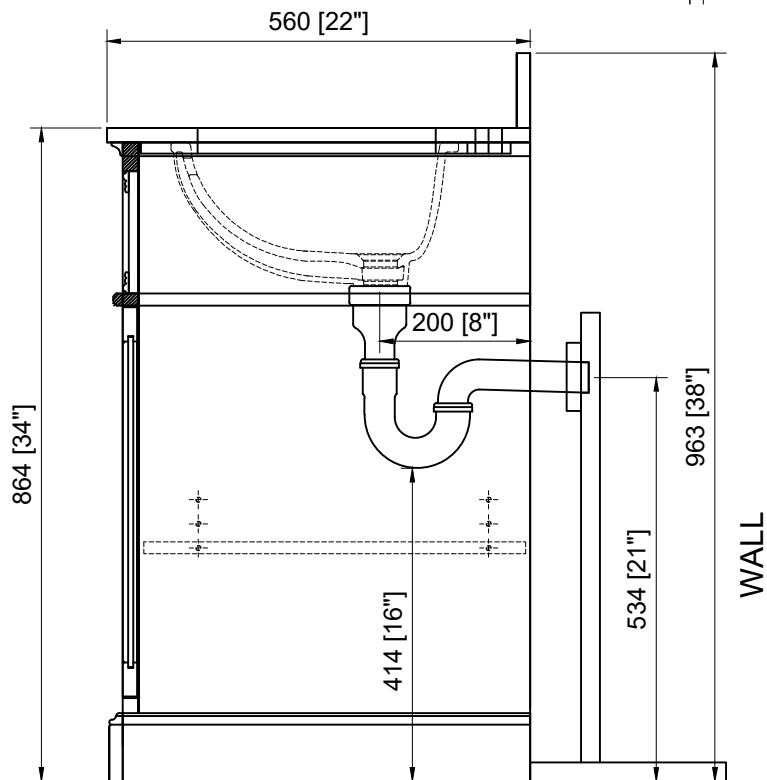

## DIMENSIONS DIMENSIONS DIMENSIONES

**DIMENSIONS  
DIMENSIONS  
DIMENSIONES**

1835 [72"]

**Installation Manual**

- Carefully read the instructions before starting the installation.
- This vanity should be installed by an experienced plumber.
- Drain pipe and drain trap are not supplied. Connect to an existing drain pipe.