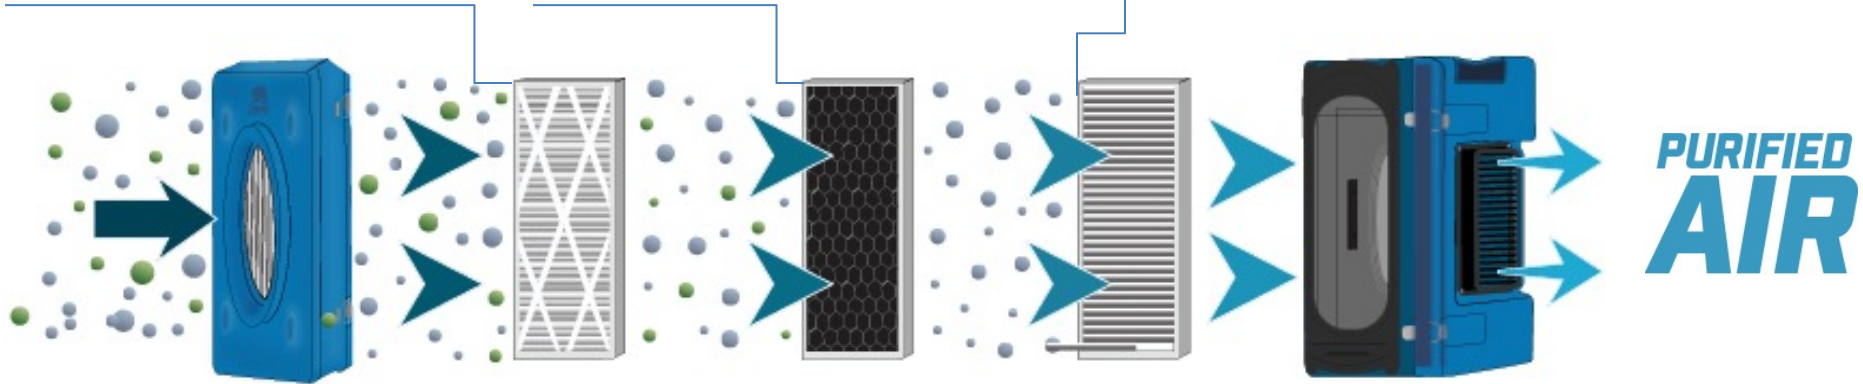

# RA-650 HEPA AIR PURIFIER 3-STAGE FILTRATION

## STAGE 1: PRE-FILTER

Captures and contains large particles, such as dust mites, lint, pollen and dust and extends the life of the HEPA filter.

## STAGE 2: CARBON FILTER

Removes unwanted odors from areas affected by smoke, mildew, fuel, cooking, pets and cleaning chemicals.

## STAGE 3: PRIMARY HEPA FILTER

The primary/HEPA filter removes finer particles such as asbestos, allergens, mold spores and other airborne pathogens to keep you safe and healthy.