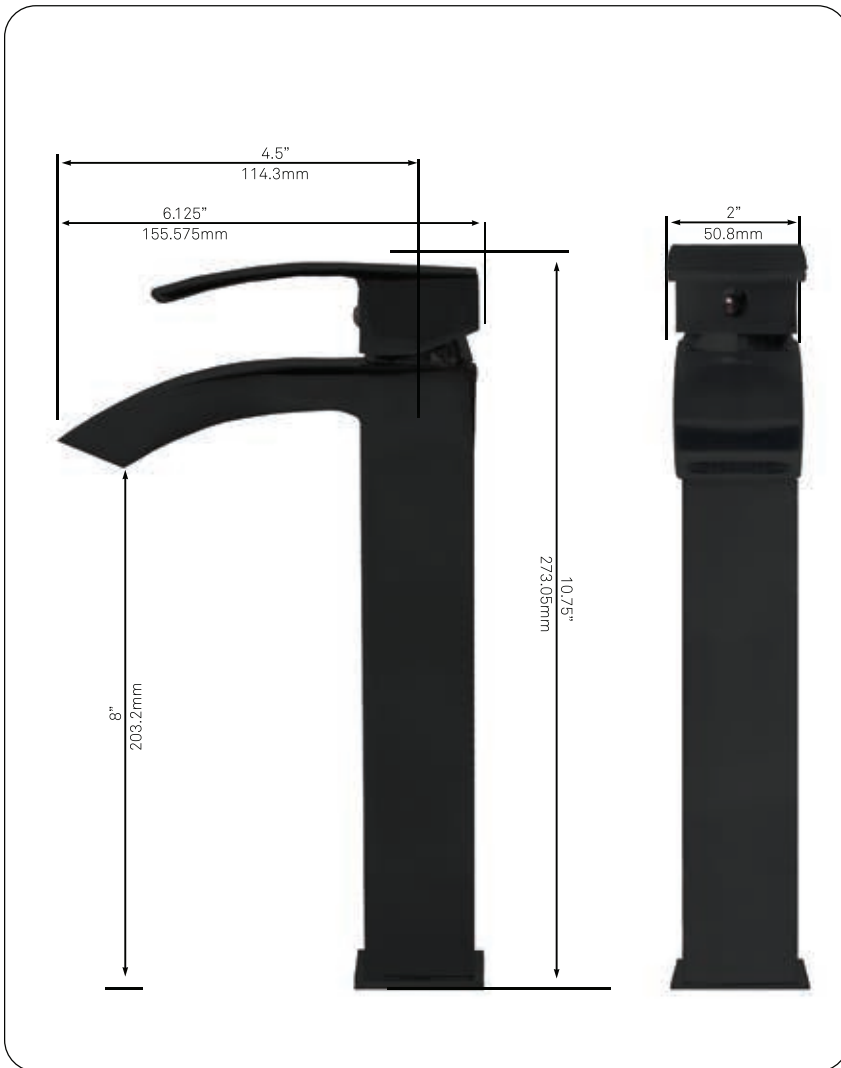

NOTES

Novatto reserves the right (1) to make changes in specifications and materials, and (2) to change or discontinue models, both without notice or obligation. Dimensions are for reference only, see www.NovattoInc.com for finish options and product availability.

Novatto Inc
TOLL FREE 844.404.4242
www.NovattoInc.com