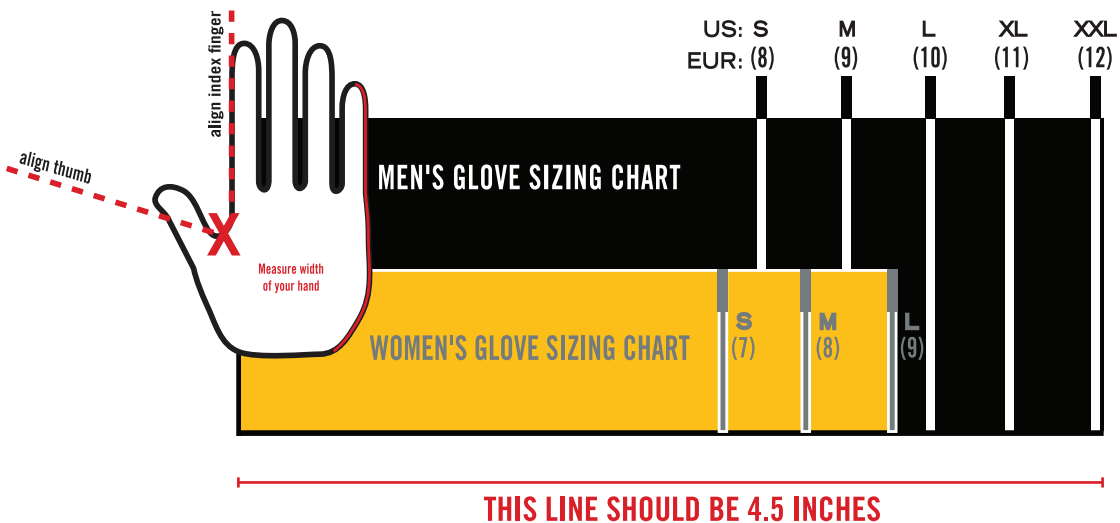

# PRINT INSTRUCTIONS

>> AFTER YOUR "PRINT WINDOW" OPENS,  
MAKE SURE TO SET "PAGE SCALING" TO "NONE"  
TO GUARANTEE CORRECT GLOVE SIZE MEASUREMENT.

## Glove Sizing Chart

❶ PLACE YOUR RIGHT HAND FLAT ON THE CHART BELOW:  
Align saddle of index finger and thumb at the **X**

❷ MEASURE THE WIDTH OF YOUR HAND:  
With your hand on the chart choose the  
sizing bar that sits closest to **the edge**  
of your right hand.