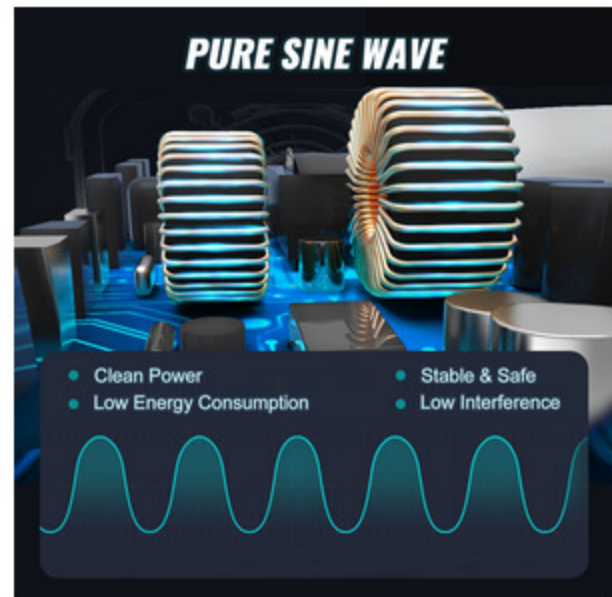

Stable Pure Sine Wave

Our power inverter dc outputs continuous stable pure sine wave by wave phase-detection, making it more reliable for providing clean power and low interference to your devices while also providing a stronger load capacity.