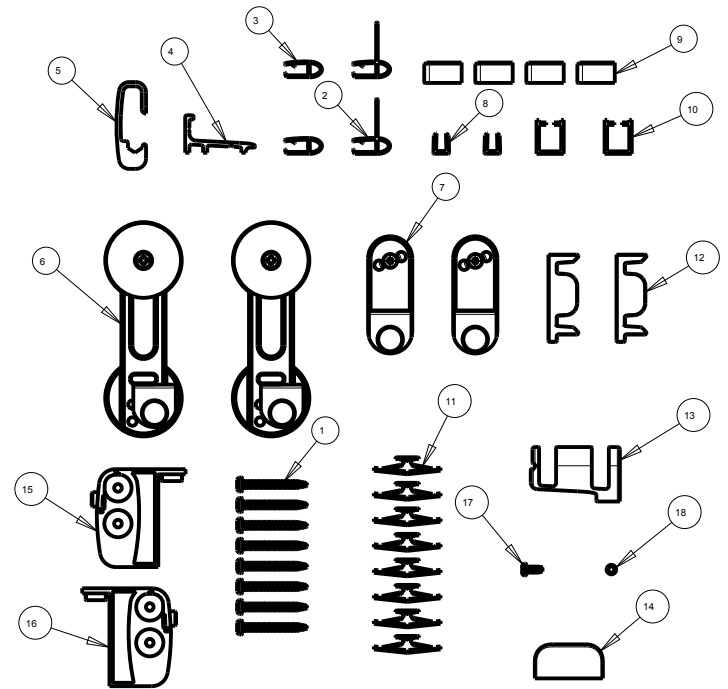

SHOWER DOOR

SLIDING CONTEMPORARY STYLE TUB TRACK 60"

ID	DESCRIPTION	QTY	MATERIAL
1	#8-18 X 1.5" LONG PHILLIPS HEAD	8	SS
2	BLADE SEAL - TUB	2	PVC
3	BUBBLE SEAL - TUB	2	PVC
4	MOD BOTTOM TRACK	1	AL6463
5	CONT. GLAZING TOP TRACK	1	AL6463_T5
6	UPPR ROLL'R ASS'Y CONT GLAZING	2	ASSEMBLY
7	CONT. GLAZ LOW'R ROLL'R ASS'Y	2	ASSEMBLY
8	6.0mm GLAZING EXTRUSION	2	TRITAN_TX1001
9	6.0mm GLAZING END	4	TRITAN_TX1001
10	CONTEMP. SIDE JAMB TUB	2	AL6463_T5
11	TOGGLE WALL ANCHOR	8	POLYPROPYLENE
12	COTEMPORARY DOOR BUMPER GLAZING	2	PVC
13	GLAZIN CENTER GUIDE 6mm EXPOSED ROLLER	1	NYLON
14	MOD CENTER GUIDE OVER	1	NYLON
15	MOUNTING BRACKET LEFT	1	ASSEMBLY
16	MOUNTING BRACKET RIGHT	1	ASSEMBLY
17	#6 x 3/8 TYPE BT SS	1	SS
18	MOD NYLON O RING	1	NYLON

MATERIAL: Anodized Aluminum Extrusions (Track) and Zinc Die Cast (Mounting Brackets).
Bronze Finish and Matte Black are Powder Coated.

INSTALLATION: Detailed Instructions, Templates and Hardware Included for Easy Installation.

UNIQUE FEATURE: Constructed of Corrosion Resistant Anodized Aluminum.
60" Track Assembly Kit
Fits 60" Shower Doors with an Opening min/max of 50 1/8" - 58 1/2" (127cm-149cm),
with a Height of 60 3/4" (154.3cm).

NOTE: Height of 61 3/4" (157cm) Required for installation
Compatible with all 1/4" (6mm) Delta Shower Glass

WARRANTY: 5 Year Limited Warranty.

see what Delta can do

TECHNICAL DATA

Shower Door

SLIDING BATHUB 60" GLASS PANEL