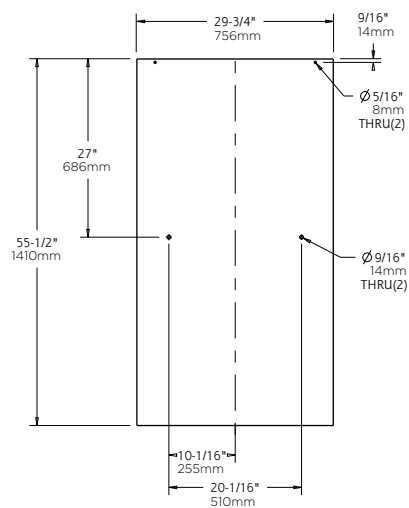

UNIQUE FEATURE: Constructed of Corrosion Resistant Anodized Aluminum.
60" Track Assembly Kit
Fits 60" Shower Doors with an Opening min/max of 50 1/8" - 58 1/2" (127cm-149cm),
with a Height of 60 3/4" (154.3cm).

NOTE: Height of 61 3/4" (157cm) Required for installation
Compatible with all 1/4" (6mm) Delta Shower Glass

WARRANTY: 5 Year Limited Warranty.

see what Delta can do

TECHNICAL DATA

Shower Door

SLIDING BATHUB 60" GLASS PANEL

MATERIALS:

1/4" (6mm) Tempered Glass Panel.

INSTALLATION:

Detailed Instructions and Hardware Included for Easy Installation.

UNIQUE FEATURE:

Traditional: Fits Doors with an Opening min/max of 50 1/8" - 59 3/8" (127cm-151cm), with a Height of 58 1/8" (148cm)

Contemporary: Fits Doors with an Opening min/max of 50 1/8" - 58 1/2" (127cm-149cm), with a Height of 58 3/4" (149cm)

Mod: Fits Doors with an Opening min/max of 50 1/8" - 58 1/2" (127cm-149cm), with a Height of 59" (150cm)