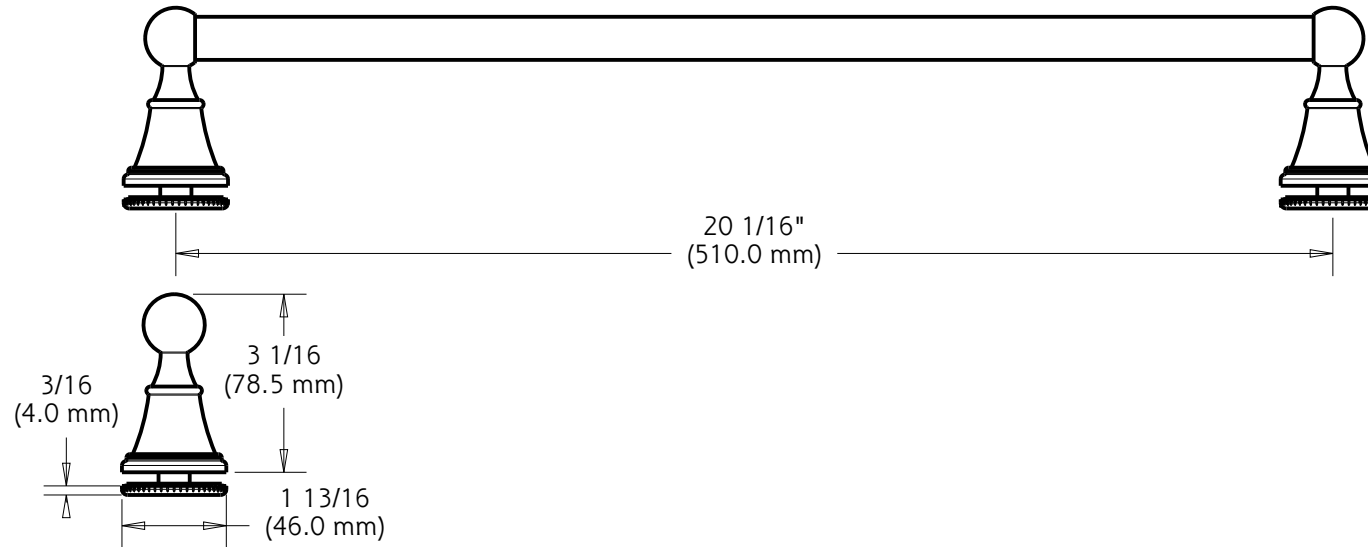

NOTE: Height of 61 3/4" (157cm) Required for installation
Compatible with all 1/4" (6mm) Delta Shower Glass

WARRANTY: 5 Year Limited Warranty.

see what Delta can do

TECHNICAL DATA

Shower Door

SLIDING BATHUB 60" GLASS PANEL

MATERIALS:

1/4" (6mm) Tempered Glass Panel.

INSTALLATION:

Detailed Instructions and Hardware Included for Easy Installation.

UNIQUE FEATURE:

Traditional: Fits Doors with an Opening min/max of 50 1/8" - 59 3/8" (127cm-151cm), with a Height of 58 1/8" (148cm)

WARRANTY:

5 Year Limited Warranty.

see what Delta can do™

TECHNICAL DATA

Shower Door

CRESTFIELD™ HANDLE

MATERIALS: Zinc Posts for all
Aluminum Bar: Brushed Nickel, Oil Rubbed Bronze.
Stainless Steel Bar: Polished Chrome.

INSTALLATION: Detailed Instructions and Hardware Included for Easy Installation.

UNIQUE FEATURE: Coordinates with Delta® Faucets and Bath Hardware.
Compatible with All Delta® Sliding Bathtub or Shower Doors.