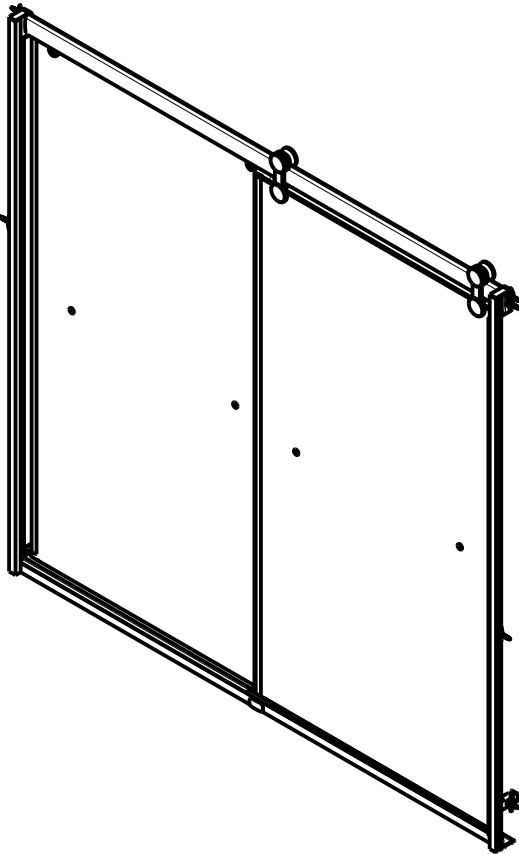

SHOWER DOOR

SLIDING CONTEMPORARY STYLE TUB TRACK 60"

ID	DESCRIPTION	QTY	MATERIAL
1	#8-18 X 1.5" LONG PHILLIPS HEAD	8	SS
2	BLADE SEAL - TUB	2	PVC
3	BUBBLE SEAL - TUB	2	PVC
4	MOD BOTTOM TRACK	1	AL6463
5	CONT. GLAZING TOP TRACK	1	AL6463_T5
6	UPPR ROLL'R ASS'Y CONT GLAZING	2	ASSEMBLY
7	CONT. GLAZ LOW'R ROLL'R ASS'Y	2	ASSEMBLY
8	6.0mm GLAZING EXTRUSION	2	TRITAN_TX1001
9	6.0mm GLAZING END	4	TRITAN_TX1001
10	CONTEMP. SIDE JAMB TUB	2	AL6463_T5
11	TOGGLE WALL ANCHOR	8	POLYPROPYLENE
12	COTEMPORARY DOOR BUMPER GLAZING	2	PVC
13	GLAZIN CENTER GUIDE 6mm EXPOSED ROLLER	1	NYLON
14	MOD CENTER GUIDE OVER	1	NYLON
15	MOUNTING BRACKET LEFT	1	ASSEMBLY
16	MOUNTING BRACKET RIGHT	1	ASSEMBLY
17	#6 x 3/8 TYPE BT SS	1	SS
18	MOD NYLON O RING	1	NYLON

UNIQUE FEATURE: Constructed of Corrosion Resistant Anodized Aluminum.
60" Track Assembly Kit
Fits 60" Shower Doors with an Opening min/max of 50 1/8" - 58 1/2" (127cm-149cm),
with a Height of 60 3/4" (154.3cm).

NOTE: Height of 61 3/4" (157cm) Required for installation
Compatible with all 1/4" (6mm) Delta Shower Glass

WARRANTY: 5 Year Limited Warranty.

see what Delta can do

TECHNICAL DATA

Shower Door

SLIDING BATHUB 60" GLASS PANEL

MATERIALS:

1/4" (6mm) Tempered Glass Panel.

INSTALLATION:

Detailed Instructions and Hardware Included for Easy Installation.

UNIQUE FEATURE:

Traditional: Fits Doors with an Opening min/max of 50 1/8" - 59 3/8" (127cm-151cm), with a Height of 58 1/8" (148cm)