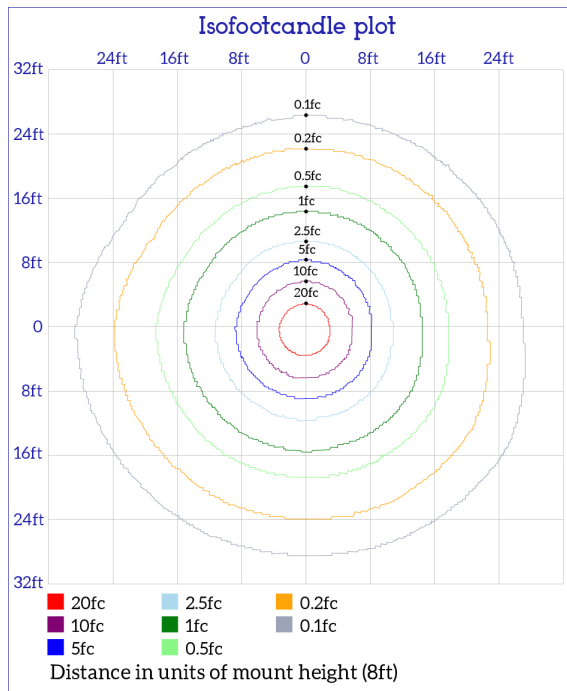

### PHOTOMETRIC DRAWING

### SPECIFICATIONS

Model Number	WR4840K40LWL
SKU	1003540153
OSMID	306242227
Power	48W
AC Voltage, Frequency	100-277V, 50/60 Hz
Color Temp (nom.)	4000K
Operation Temp	-4°F ~ 104°F
CRI	80
Lumen Output (min.)	4000 lm
Dimming	No
Lifetime Rating	L70/50000 Hrs
Efficacy	83 lm/watt

### PACKAGING

Weight (±0.5 lb)	3.41 lbs
Size (L x W x H) (±0.1 in)	47.2 in x 5.3 in x 2.1 in
Box Dimensions	48.8 in x 5.5 in x 2.3 in
Gross Weight	3.82 lbs
UPC	853711008038