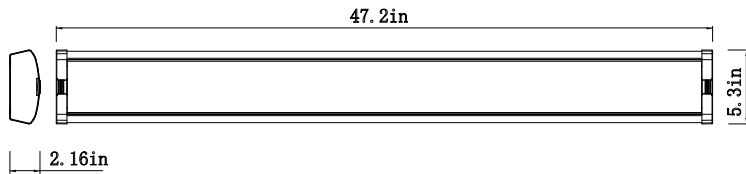

PRODUCT SPECIFICATIONS

4FT LED SLIM WRAP LIGHT

WR4840K40LWL
SKU# 1003540153

PHOTOMETRIC DRAWING

SPECIFICATIONS

Model Number	WR4840K40LWL
SKU	1003540153
OSMID	306242227
Power	48W
AC Voltage, Frequency	100-277V, 50/60 Hz
Color Temp (nom.)	4000K
Operation Temp	-4°F ~ 104°F
CRI	80
Lumen Output (min.)	4000 lm
Dimming	No
Lifetime Rating	L70/50000 Hrs
Efficacy	83 lm/watt

PACKAGING

Weight (±0.5 lb)	3.41 lbs
Size (L x W x H) (±0.1 in)	47.2 in x 5.3 in x 2.1 in
Box Dimensions	48.8 in x 5.5 in x 2.3 in
Gross Weight	3.82 lbs
UPC	853711008038

ADVANTAGES

- Replaces 2L (2) 32W T8 Fluorescent Wrap
- Lasts up to 50,000 hours
- 5 Year Warranty
- For Surface and flush mount installation
- Ideal Mounting Height of 8ft -10ft
- Fully Luminous light distribution
- Easy Access Lens removal tabs and quick connects for easy installation

APPLICATIONS

Suitable for indoor locations

INCLUDED IN BOX

- Junction Box Screws (2)
- Wire Nuts (1)
- Phillips Head wood Screws (4)
- Drywall Anchors (4)
- Quick Connectors (1 set)

Contact Information 1-877-527-0313 · WWW.HOMEDEPOT.COM

SURFACE MOUNT