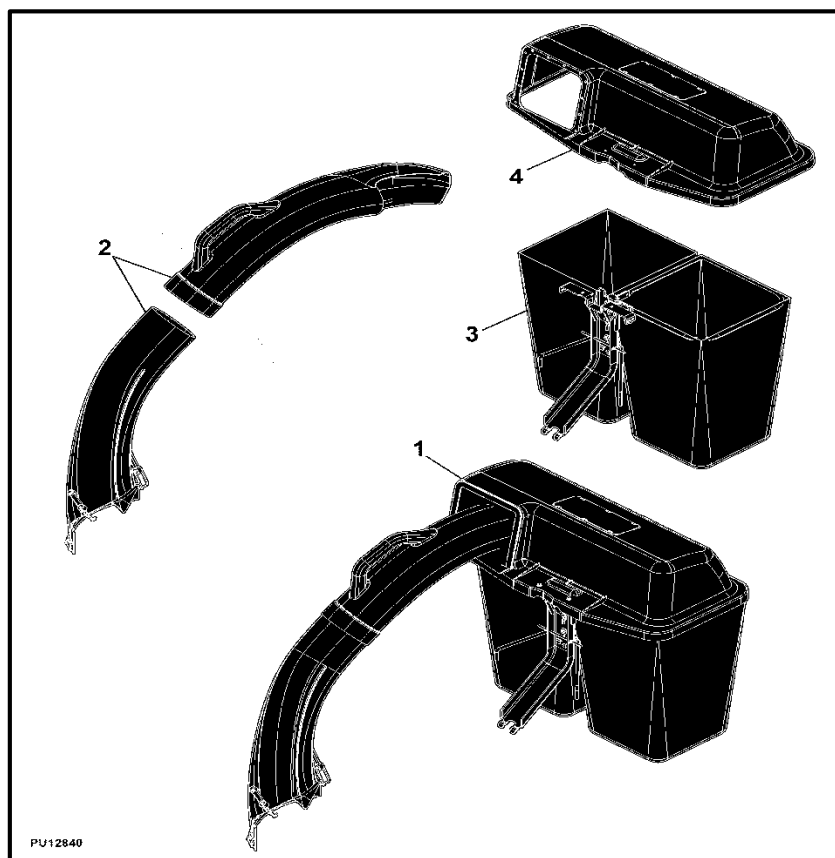

Replacements Parts List for 42" Bagger

Home Depot Online Part # 205618854

JD Part # BG20776

Fits Lawn Tractor models:

E120, E110, E100, D100, D105, D110, D120

Click on link below to go to current replacement parts list for BG20776 - 42" Bagger

<https://partscatalog.deere.com/jdrc/navigation/equipment/1979744/level/2/snp/MTQwMjE4NTc6Q0hBUFRFUlsxMDg1MjI5OjNDQVRBTE9HLDA6IOJVU0IORVNTX1JFR0IPTiwxOTc5NzQ0OkVRVUIQTUVOVF0>

1 Attachment, Hopper / Chute, 42 inch