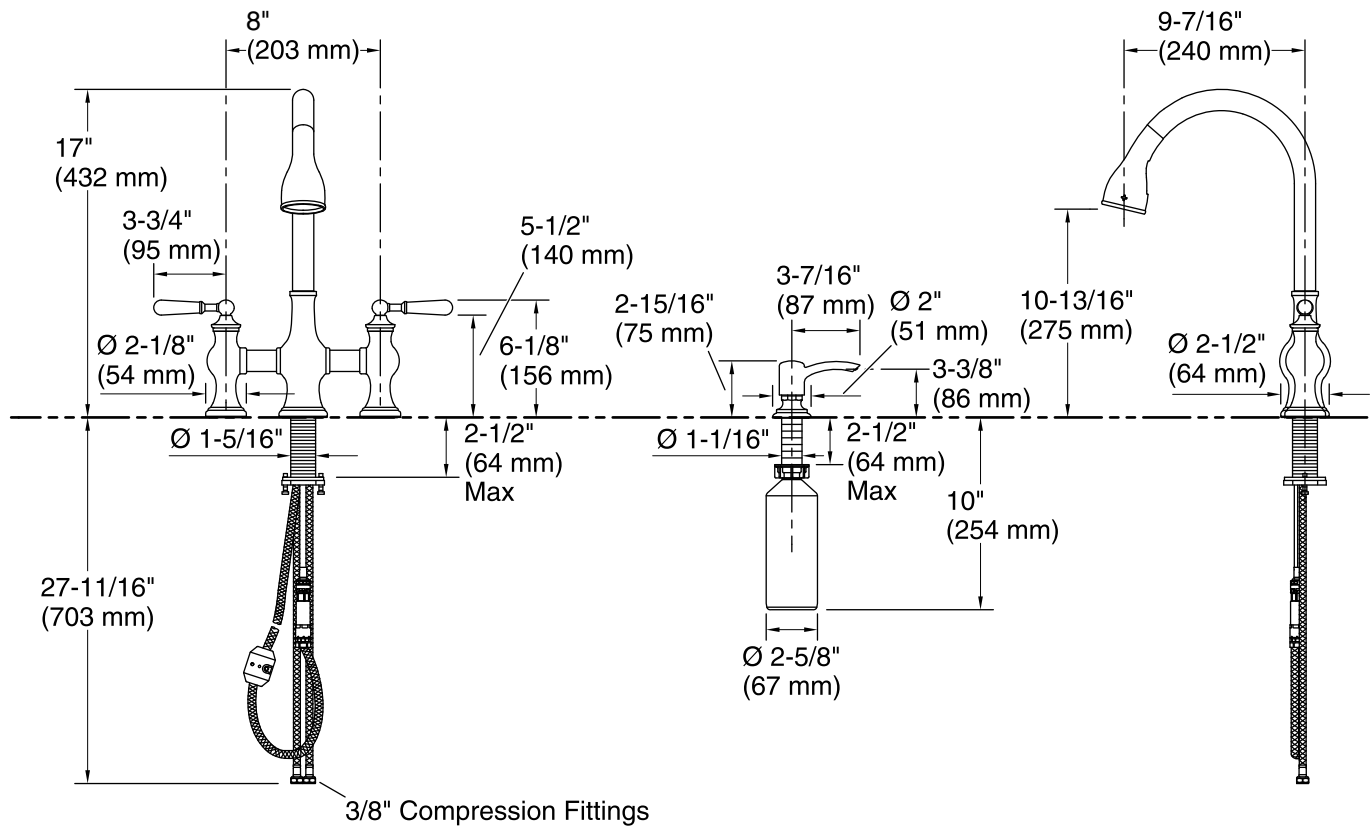

Features

- Two-function pull-down sprayhead with touch-control allows you to switch between stream and Sweep® spray.
- Sweep® spray is a wide, powerful blade of water that sweeps your dishes and sink clean.
- DockNetik® magnetic docking system securely locks the sprayhead into place to prevent dangling.
- ProMotion® technology allows the pull-down sprayhead to swivel for more comfortable use.
- MasterClean™ sprayface withstands mineral buildup so you can wipe clean with a damp cloth—no chemical cleaners needed.
- High-arch swing spout offers vertical clearance for tall cookware and pitchers.
- Two lever handles offer separate control of hot and cold water.
- KOHLER® ceramic disc valves exceed industry longevity standards, ensuring durable performance for life.
- 1.5 gpm (gallons per minute) maximum flow rate at 60 psi.
- Box includes: Assembled faucet, supply lines, top-fill soap/lotion dispenser.

Material

- Premium metal construction.
- KOHLER finishes featuring ScratchShield™ technology withstand even the toughest daily use.

Installation

- Installs with 1-, 2-, 3- or 4-hole sink.
- A minimum of 1 hole is required for installation. Unique grips secure the faucet's handle bases to the countertop without the need for additional holes.
- Flexible supply lines and quick-connect fittings make installation easy.
- Longer shank works with countertops up to 2-1/2" thick and is easy to install. Simply hand-tighten and secure with a screwdriver.

Technical Information

All product dimensions are nominal.

Faucet:

Flow rate: 1.5 gal/min (5.7 l/min)

Pressure: 60 psi (4.1 bar)

Drain included: No

Spout:

Spout reach: 9-7/16" (239 mm)

Handle clearance: 3-3/4" (95 mm)

Notes

Install this product according to the installation instructions.

ADA, CSA B651 compliant when installed to the specific requirements of these regulations.