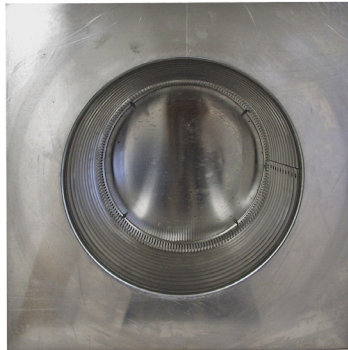

# KV-12 Keepa Vent

*A Spun Aluminum Gravity Ventilator*

- For Flat Roof Attic Ventilation
- Removes excess heat in the summer and moisture in the winter
- Corrosion Resistant, Rust Free, Heavy Gauge Aluminum Vent that has a durable beaded edge
- Resistant to strong wind & prevents rain or deep snow entering
- Removable vent cap allows for an easy rubber boot installation for membrane roofs
- Inner vertical louvers keep out insects & animals
- Can be used to vent a bathroom and kitchen fans
- Used as Air intake or Exhaust ( two-way roof vent )
- 5 year warranty