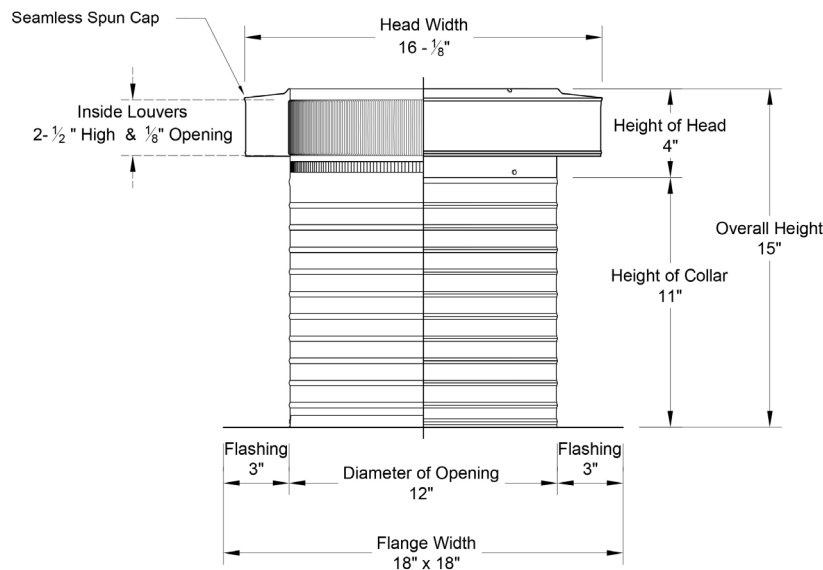

# KV-12 Keepa Vent

*A Spun Aluminum Gravity Ventilator*

- For Flat Roof Attic Ventilation
- Removes excess heat in the summer and moisture in the winter
- Corrosion Resistant, Rust Free, Heavy Gauge Aluminum Vent that has a durable beaded edge
- Resistant to strong wind & prevents rain or deep snow entering
- Removable vent cap allows for an easy rubber boot installation for membrane roofs
- Inner vertical louvers keep out insects & animals
- Can be used to vent a bathroom and kitchen fans
- Used as Air intake or Exhaust ( two-way roof vent )
- 5 year warranty

## DIMENSIONS & SPECIFICATIONS OF THE KV-12

| Pitch Capacity                                  |       |
|---|-------|
| Min.  | Max.  |
| 0/12  | 12/12 |
| Net Free Vent Area<br>(sq. inches)   (sq. feet) |       |
| 113   | .78   |
| Application per Sq. Foot<br>(1/150)   (1/300)   |       |
| 225   | 450   |
| Weight  |       |
| 4.5 lbs.  |       |