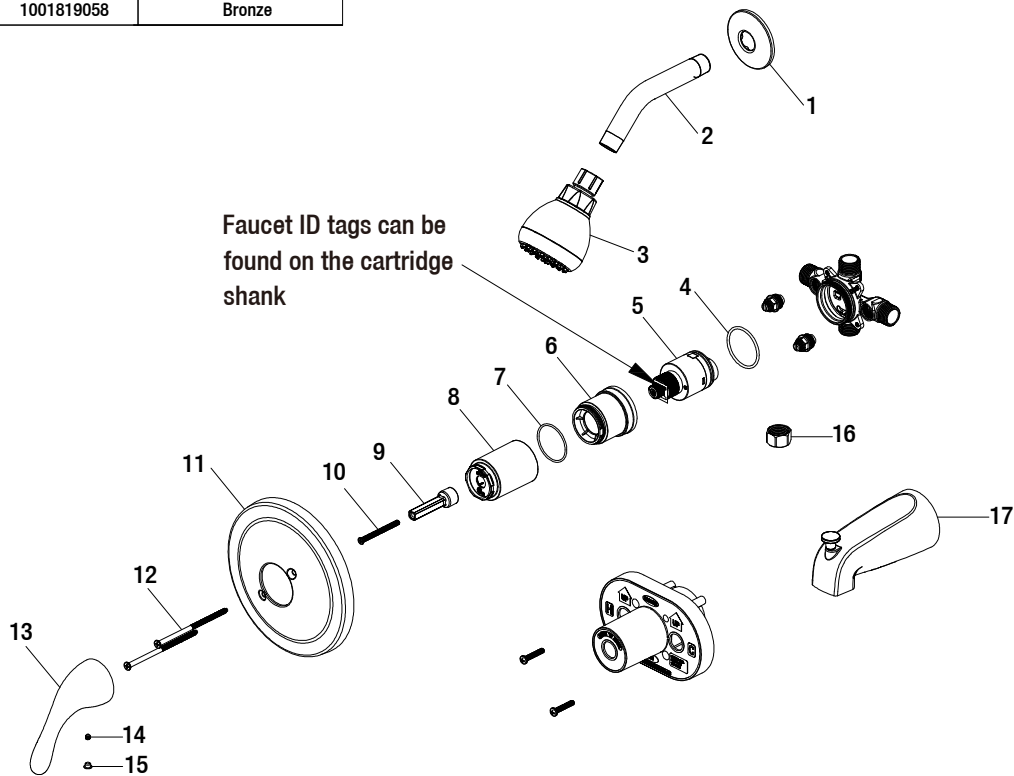

## Replacement Parts List

Builders 1-Handle 1-Spray Tub and Shower Faucet in Bronze

MODEL	SKU #	FINISH
873X-0827D	1001819058	Bronze

Many replacement parts can be purchased online or at your local store. Please use the table below to identify the part SKU number needed, go to [HOMEDEPOT.COM](http://HOMEDEPOT.COM), and check for online and store availability. If you can't find the part you are looking for, please call 1-855-HD-GLACIER

Part	Description	Part #	Internet SKU #	Store SKU #
1	Shower flange	RP3804627D		
2	Shower arm	RP3804727D		
3	Shower head	RP3830627D		
4	O-ring	RP60101		
5	Cartridge	RP20075		
6	Bonnet	RP70437		
7	O-ring	RP60091		
8	Sleeve	RP8055327D		
9	Inverter	RP70559		

Part	Description	Part #	Internet SKU #	Store SKU #
10	Screw	RP70560		
11	Escutcheon	RP8055427D		
12	Escutcheon screw	RP5019027D		
13	Handle	RP1346927D		
14	Set screw	RP50002	<a href="#">302559340</a>	
15	Index	RP10055		
16	Plug	RP70365		
17	Spout	RP3307327D		