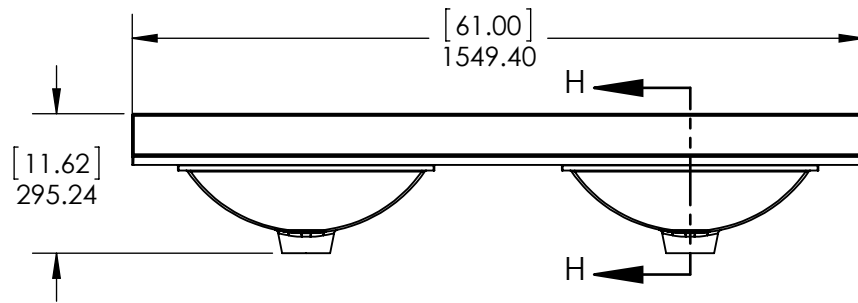

Back View

ITEM:	WT60-ST WT60-WH WT60-CH WT60-CR	REV	A
NAME:	Westcourt 60in		

MATERIAL:	German Beech 4/4 Laminated particle Board (4 Colors)
-----------	---

Propiedad y Confidencialidad
La información contenida en este dibujo es puramente propiedad de Woodcrafters Home Products LLC. Queda prohibida cualquier reproducción parcial o total sin el permiso por escrito de Woodcrafters Home Product LLC.

DWG:	LAG	03/29/18
REV:	ING	03/29/18
APP:	R&D	03/29/18
SCALE:	1:20	MODEL:

SCALE:	1:20	MODEL:	Westcourt 60in
--------	------	--------	-----------------------

Rev #	Approved by	Change
0	R. Rubio	Released
1	R. Rubio	New Model Added

UNLESS OTHERWISE SPECIFIED
 DIMENSIONS ARE IN MM. AND (INCHES)
 TOLERANCES ARE
 +0.125 [3.175] -0.125 [-3.175]
 SCALE:1:16

	NAME	DATE
DRAWN	O. Razo	09/18/17
CHECKED	R. Rubio	09/18/17
ENG APPR.	R. Rubio	09/18/17
MFG APPR.	C. Leal	09/18/17

UNLESS OTHERWISE SPECIFIED
 DIMENSIONS ARE IN MM. AND (INCHES)
 TOLERANCES ARE
 + 0.125 [3.175] - 0.125 [-3.175]
 SCALE:1:16

	NAME	DATE
DRAWN	O. Razo	09/18/17
CHECKED	R. Rubio	09/18/17
ENG APPR.	R. Rubio	09/18/17
MFG APPR.	C. Leal	09/18/17