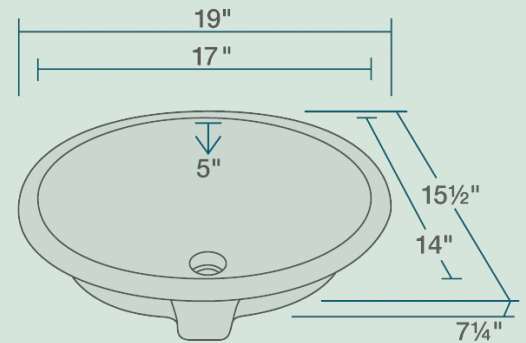

- 19" x 15 1/2" x 7 1/4"
- Undermount Installation
- 21" Minimum Cabinet Size
- True Vitreous China
- Multiple Colors Available
- Cardboard Cutout Template Included
- Installation Hardware Included
- cUPC Certified (Uniform Plumbing Code)
- Limited Lifetime Warranty
- SinkLink installation piece included