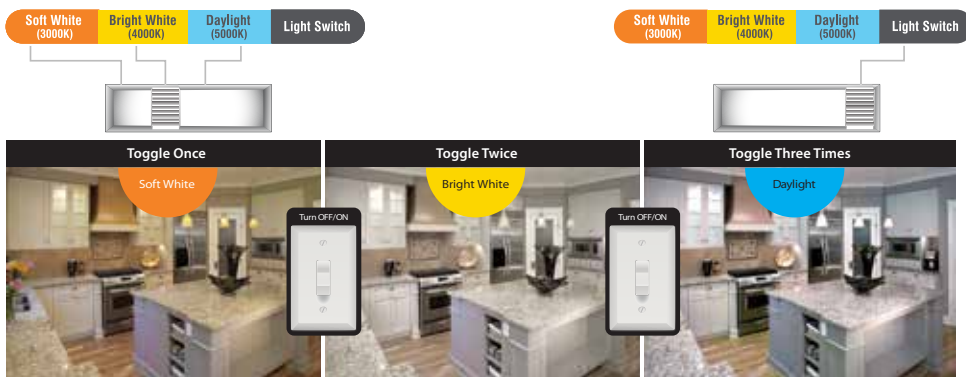

LED

SPECIFICATIONS

Ideal For

Downlight Applications

Features

- Selectable Color Temperatures (Soft White, Bright White, or Daylight)
- Dimmable
- UL/CUL Listed
- FCC Compliant
- 5 Year Warranty

Benefits

- Easily Select Soft White, Bright White or Daylight with a Flip of a Switch. Preset or Adjust After Install.
- Fits Most 4"/5"/6" Recessed Cans and J-Boxes

Select light color temperature two ways
(Switch located on the back of fixture)

Specifications

Item Number	Input Power (Watts)	Input Line Voltage	Life Hours
74006/HD	12	120	50,000
Lumens	Lumen Efficiency (LPW)	Housing	
850	70	Fits 4"/5"/6" Recessed Cans or J-Box	