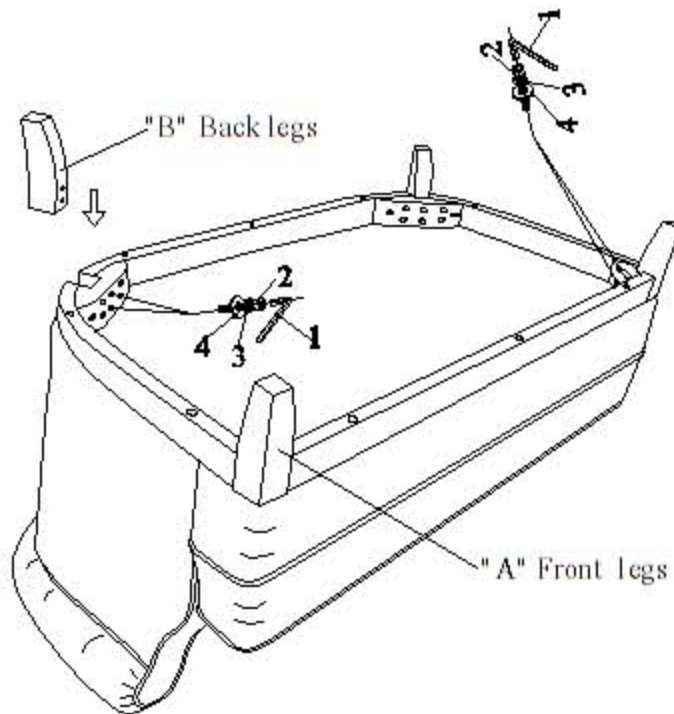

## Assembly Instructions

HDC#. 02807 MFG#. 2052-L#

Please read over the instructions; it will be a time-saver in the long run.

Note: Before Assembly, please be sure to work on a soft flat surface to avoid any damage to the finish.

### Hardware

1		"L" Wrenches	1pc
2		Bolt 6*50mm	8pcs
3		Spring Washer	8pcs
4		Flat Washer	8pcs