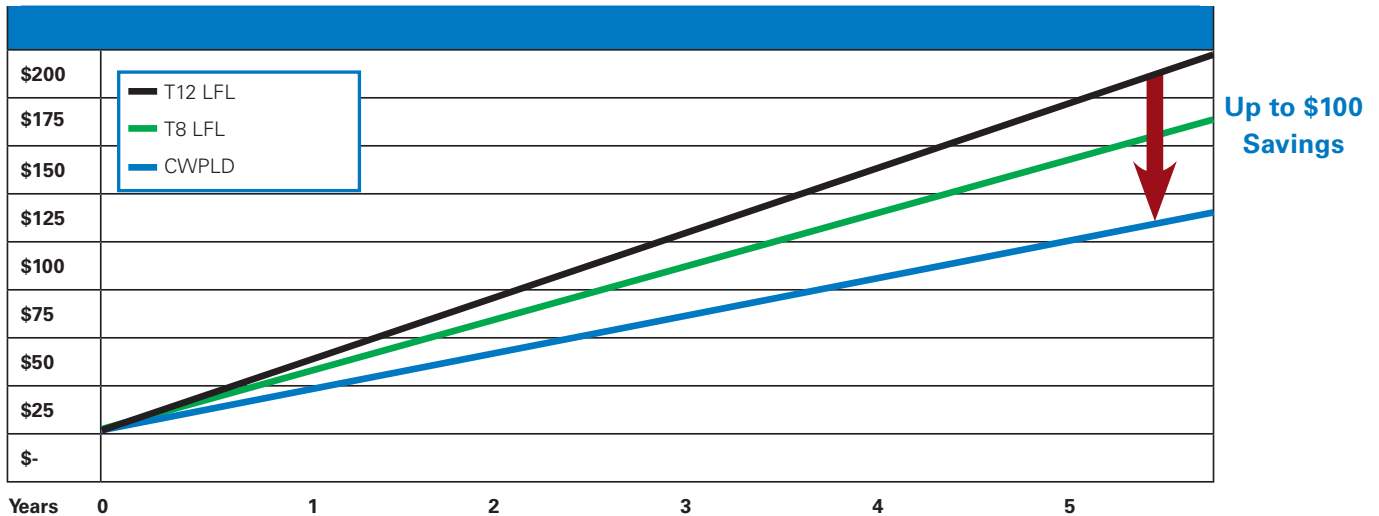

### Comparison

WPLD Wraparound

	WPLD-Low Profile			CWPLD-Contoured
	2WPLD2040R	4WPLD2340R	4WPLD3140R9	4CWPLD4040C
<b>Light Output</b>	2000	2400	3200	4200
<b>Efficiency</b>	80	100	80	90
<b>Dimming</b>	10% - Triac	10% - Triac	10% - Triac	10% - 0 - 10V
<b>Certification</b>		ENERGY STAR®	ENERGY STAR® / T24 High Efficiency	DLC / T24 Non-Residential
<b>Color Rendering</b>	83	83	95	83
<b>Universal Voltage</b>				✓
<b>Quick Row Mount</b>				✓
<b>DLC Qualified</b>				✓
<b>Wide Light Distribution</b>				✓

### Energy Savings

CWPLD Contoured Wrap

Cumulative Operating Cost

\*Cost based on 12 hours of operation per day at \$0.13 per KWH

**Eaton**  
 1121 Highway 74 South  
 Peachtree City, GA 30269  
 P: 770-486-4800  
[www.eaton.com/lighting](http://www.eaton.com/lighting)