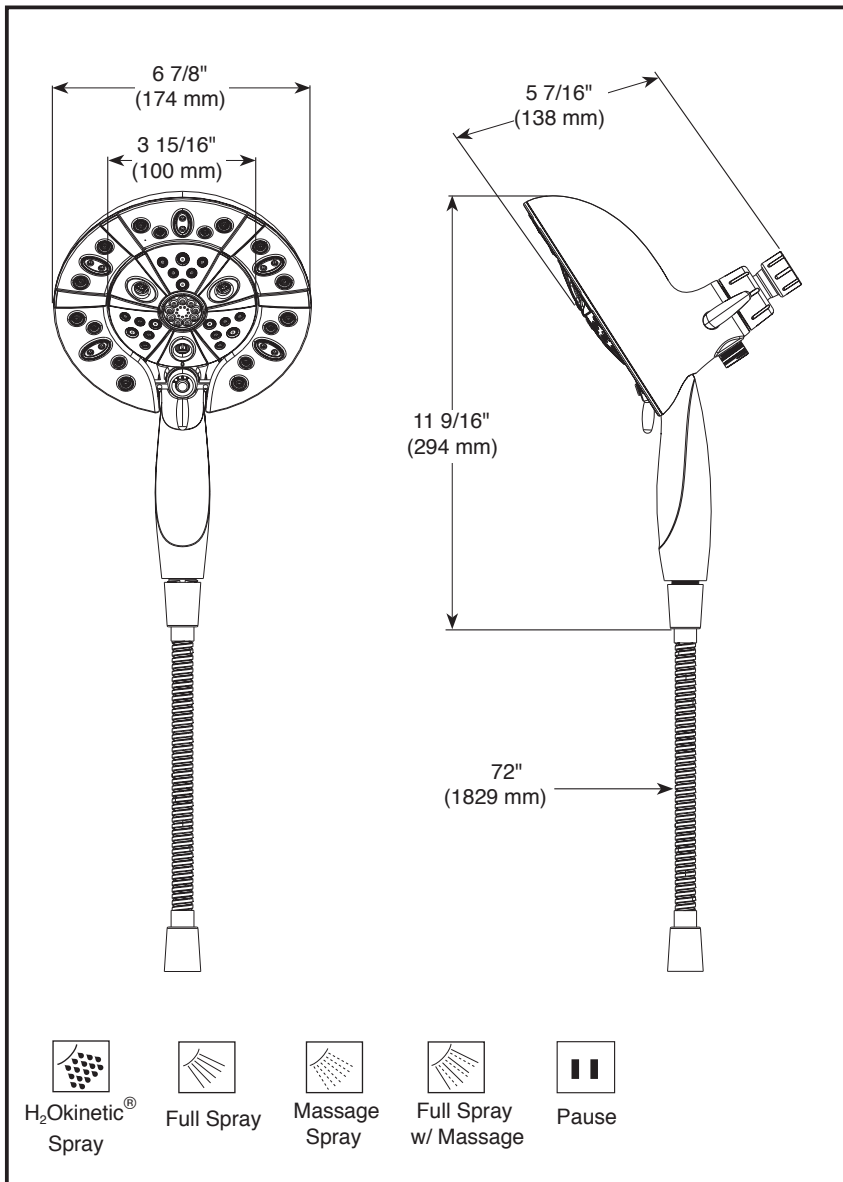

Submitted Model No.: _____

Specific Features: _____

▲ Designate proper finish suffix

see what Delta can do™

IN2ITION®

- 2-In-1 shower
- 5-Spray Setting Handshower

FEATURES:

- Touch-Clean® Nozzles
- MagnaTite® Docking
- H₂Okinetic® Technology Handshower

STANDARD SPECIFICATIONS:

- Maximum 1.75 gpm @ 80 psi, 6.6 L/min @ 550 kPa
- Integrated handshower docks securely into showerhead when not in use
- Multiple handshower spray settings
- 3-Way diverter allows for single or shared operation of the showerhead and handshower
- Fixed showerhead and handshower all in one
- Push-button activates pause mode. Lever changes spray settings.
- 72" (1829 mm) stainless steel hose