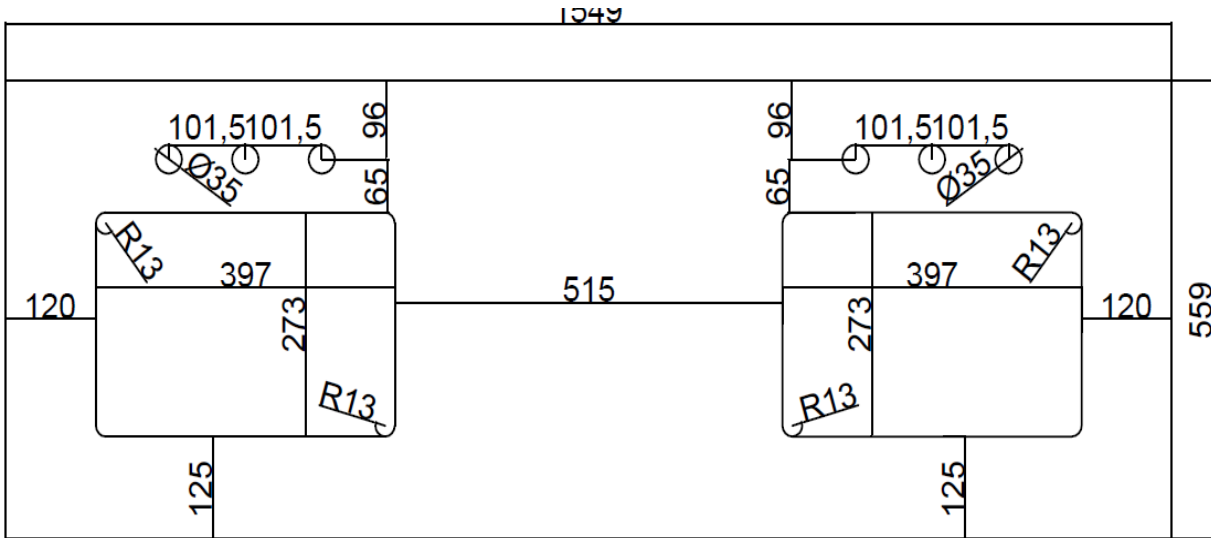

Product Manual

Product name	Bathroom stone vanity top
Item code	W50921984
Include	Vanity top+Ceramic sink +back splash
Stone Color	Carrara white
Material	Engineered stone
Specification	1549x559x18mm (37x22x3/4 inch)
Number of Sink Spaces	1
Sink Installation Type	Undermount
Sink size	470x345x200mm(18.5x13.6x8inch)
Sink Included	Yes
Sink Finish	white
Sink material	Ceramic
Sink Shape	Rectangular
Sink qualified	UPC
Number of Included Sinks	2
Backsplash Included	Yes
Side Splash Included	No
Faucet Installation Type	Centerset
Faucet Installation Type (Single Faucet Mount)	Single holePre-Drilled Drain Hole
Drain Placement	Center
Drain Assembly Included	No
P-Trap Included	No
Country of Origin	China
Product Warranty	Yes
Warranty Length	2 years

Drawings :

Undercounter
 Under Counter Mounting
 Size: **470×345×200mm**
420×300mm