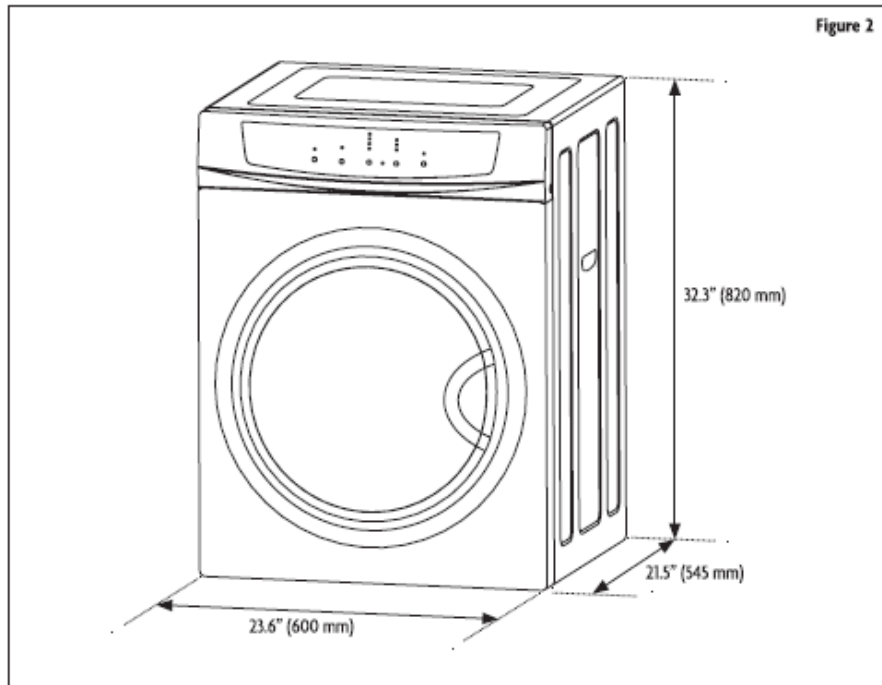

**Model**  
MCSDRY35W

## SPECIFICATIONS

Height	32.3" (820 mm)
Width	23.6" (600 mm)
Depth	21.5" (545 mm)
Weight	57.3 lbs. (26.0 kg)
Power Supply	120 V/60 Hz
Capacity	3.5 Cu. Ft.
Rated Power	1500 W

\* Due to continuing product development, specifications and design may be subject to change without prior notice.