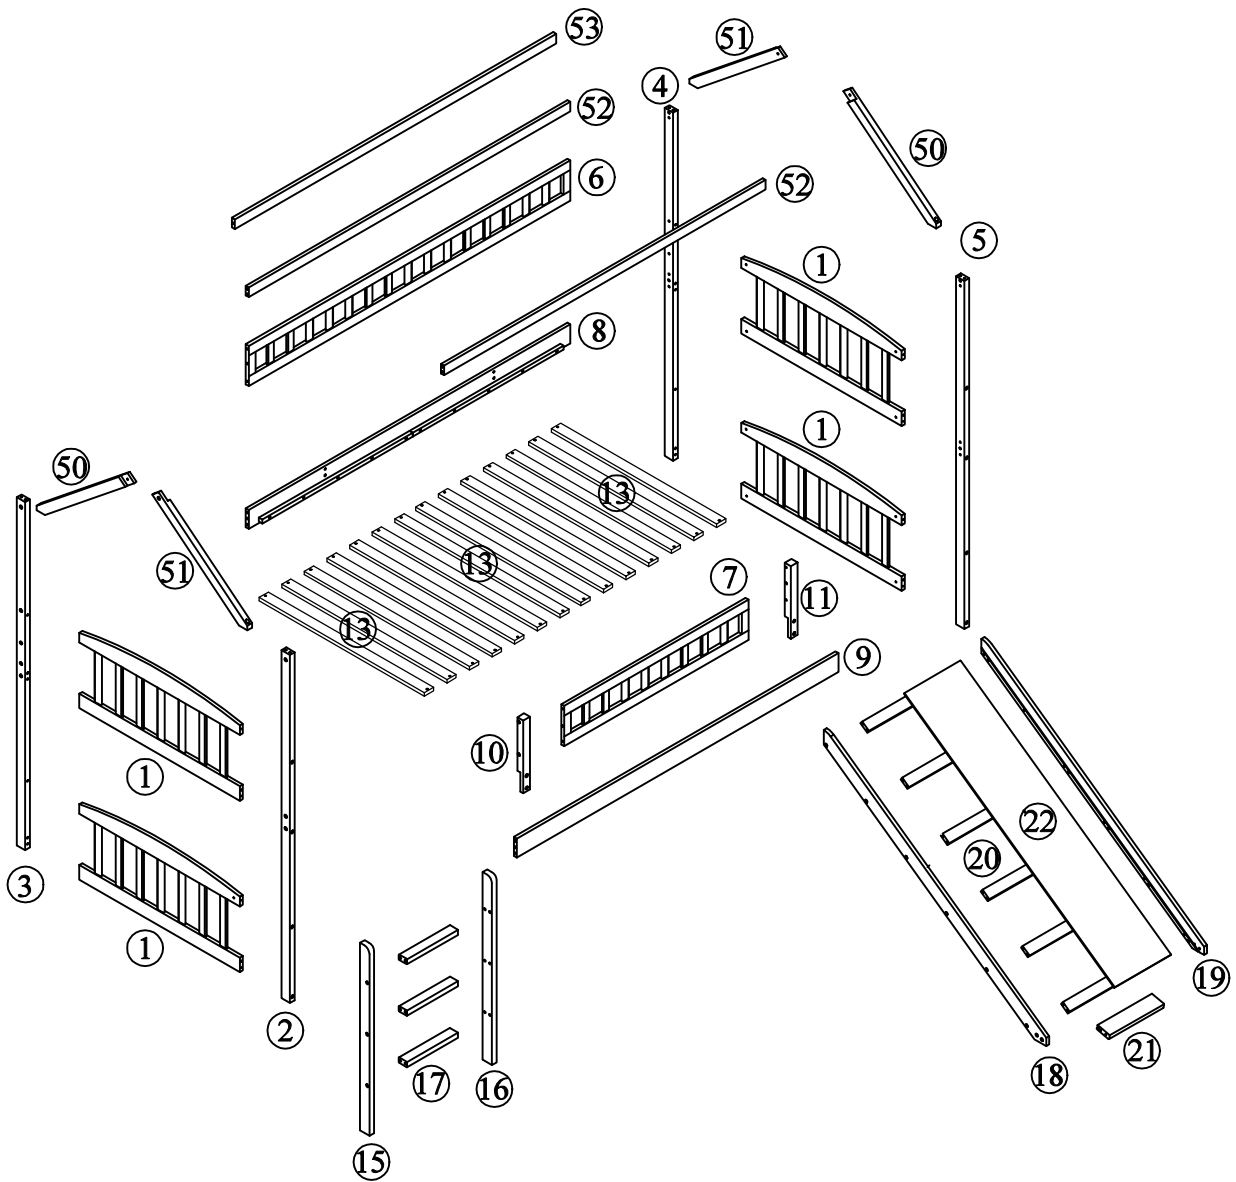

# **SAFETY WARNINGS**

1. This bed is designed for use only mattress(es) meeting the following specifications on the upper bunk:

*Up bed (bunk bed and tribed included)*

<b>Bed Type</b>	<b>Length</b>	<b>Width</b>	<b>Thickness</b>
<i>Twin Standard</i>	<i>74"-75"</i>	<i>38 1/2"</i>	<i>6" max</i>

# Detail View - BUNK HOUSE BED WITH SLIDE

**Identifying the Hardware - Identify the hardware using the illustrations below.**