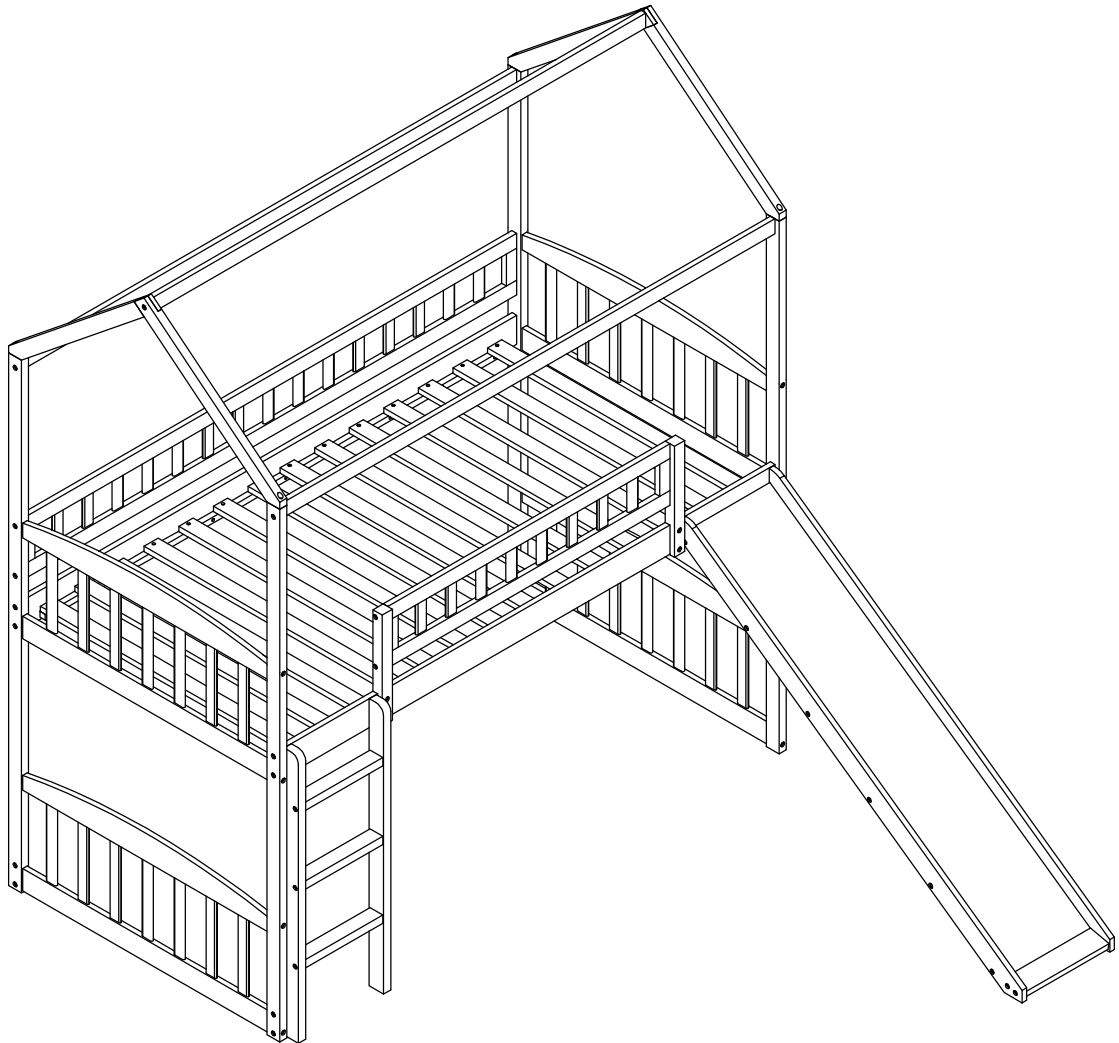

# ASSEMBLY INSTRUCTION

SKU CODE : (WF286303/WF286304)

# **SAFETY WARNINGS**

1. This bed is designed for use only mattress(es) meeting the following specifications on the upper bunk:

*Up bed (bunk bed and tribed included)*

<b>Bed Type</b>	<b>Length</b>	<b>Width</b>	<b>Thickness</b>
<i>Twin Standard</i>	<i>74"-75"</i>	<i>38 1/2"</i>	<i>6" max</i>

# Detail View - BUNK HOUSE BED WITH SLIDE

**Identifying the Hardware - Identify the hardware using the illustrations below.**