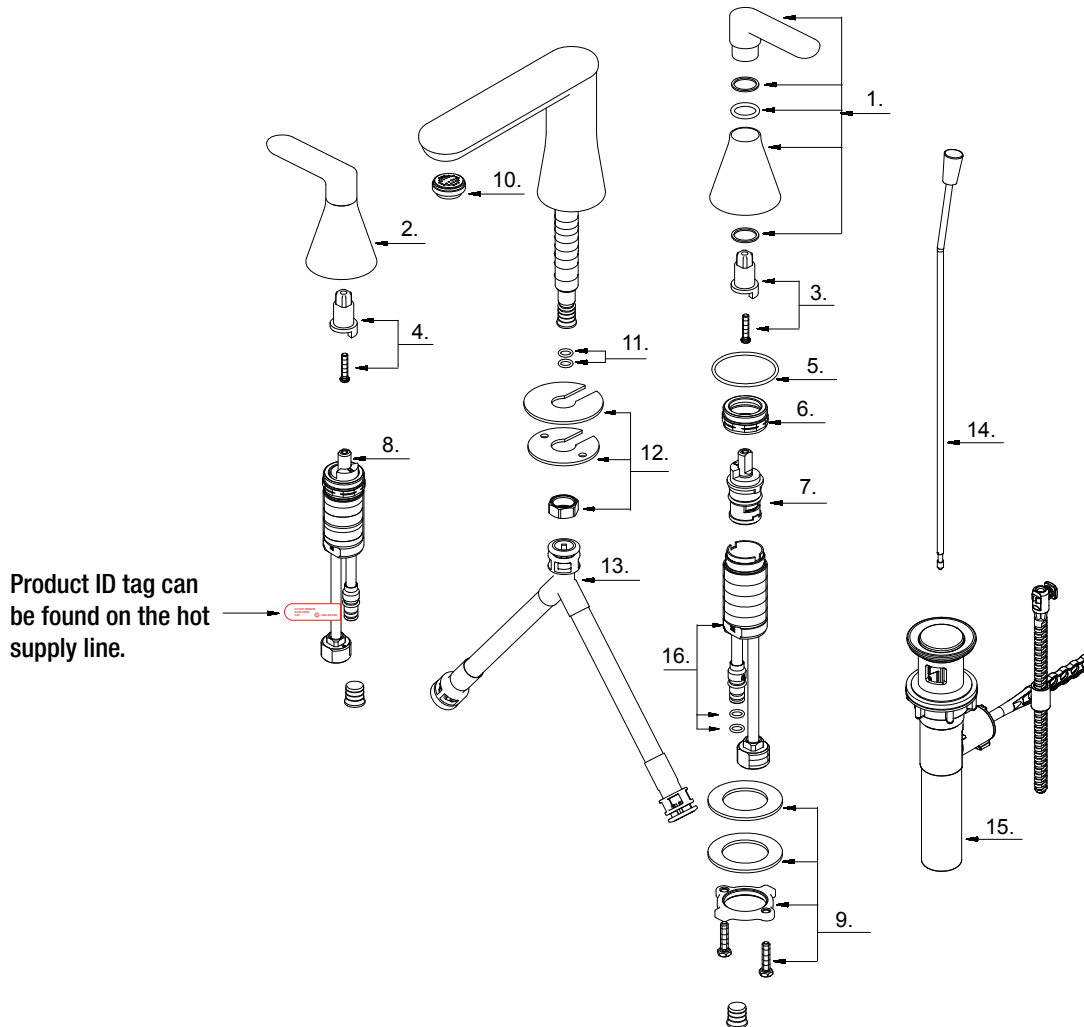

**Glacier Bay Chianti Sleek 8 in. Widespread 2-Handle Mid Arc Bathroom Faucet with Drain**

MODEL	STORE SKU#	OMSID	FINISH
FW0AC000CP	277-531	206495283	Chrome

Many replacement parts can be purchased online or at your local store. Please use the table below to identify the part SKU number needed, go to [HOMEDEPOT.COM](http://HOMEDEPOT.COM), and check for online and store availability. If you can't find the part you are looking for, please call 1-855-HD-GLACIER.

Part	Description	Part #	Internet SKU #	Store SKU #
1	Handle (C)	A506035CCP*		
2	Handle (H)	A506035HCP*		
3	Handle Extension (C)	A66G378C		
4	Handle Extension (H)	A66G378H		
5	O-Ring	A004107N		
6	Bonnet Nut	A016226		
7	Cartridge (C)	A507104N	<a href="#">206860628</a>	
8	Cartridge (H)	A507103N	<a href="#">206838971</a>	

Part	Description	Part #	Internet SKU #	Store SKU #
9	Mounting Assembly	A613025		
10	Aerator	A553055N		
11	O-Ring Set	A668178N		
12	Mounting Hardware	A66D455	<a href="#">206926081</a>	
13	Connecting Hose	A135141N		
14	Lift rod	A025615*		
15	Pop-Up Assembly	A505028*		