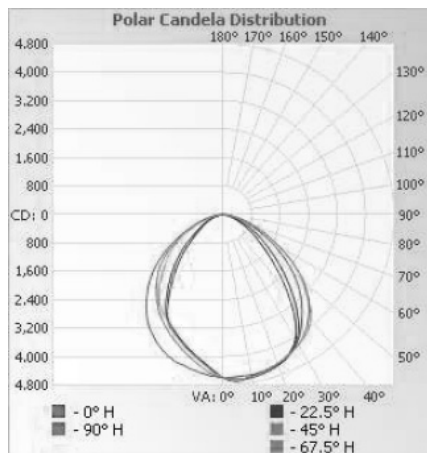

PRODUCT SPECIFICATIONS

12 in Flood Light - Slip Fitter Included

60208261
SKU# 1008593162

SPECIFICATIONS

Model Number	60208261
SKU	1008593162
OSMID	322706324
Power	90 W
AC Voltage, Frequency	120 ~ 277V, 50/60Hz
Color Temp (nom.)	5000K
Operation Temp	-40°F ~ 113°F
CRI	80
Lumen Output (min.)	11700 lm
Dimming	0~10V
Lifetime Rating	50000Hrs
Efficacy	130lm/watt

PHOTOMETRICS DRAWING

PACKAGING

Weight (±0.5 lb)	8.11 lbs
Size (L x W x H) (±0.1 in)	12.20in x 14.00in x 3.90in
Box Dimensions	14.09in x 5.04in x 16.22in
Gross Weight	9.29 lbs
UPC	849489077376

ADVANTAGES

- Bronze Die-Cast Aluminum with Polycarbonate Lens
- Slip-Fitter Mount for Head Angle Adjustment
- Dusk to Dawn Sensor Included
- Uses Only 90 Watts of Energy
- Withstands up to all kinds of weather
- 50,000 Hours of Rated Life