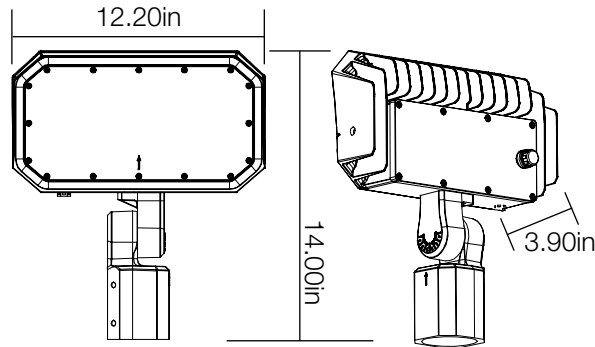

PRODUCT SPECIFICATIONS

12 in Flood Light - Slip Fitter Included

60208261
SKU# 1008593162

SPECIFICATIONS

Model Number	60208261
SKU	1008593162
OSMID	322706324
Power	90 W
AC Voltage, Frequency	120 ~ 277V, 50/60Hz
Color Temp (nom.)	5000K
Operation Temp	-40°F ~ 113°F
CRI	80
Lumen Output (min.)	11700 lm
Dimming	0~10V
Lifetime Rating	50000Hrs
Efficacy	130lm/watt

PHOTOMETRICS DRAWING

PACKAGING

Weight (±0.5 lb)	8.11 lbs
Size (L x W x H) (±0.1 in)	12.20in x 14.00in x 3.90in
Box Dimensions	14.09in x 5.04in x 16.22in
Gross Weight	9.29 lbs
UPC	849489077376

ADVANTAGES

- Bronze Die-Cast Aluminum with Polycarbonate Lens
- Slip-Fitter Mount for Head Angle Adjustment
- Dusk to Dawn Sensor Included
- Uses Only 90 Watts of Energy
- Withstands up to all kinds of weather
- 50,000 Hours of Rated Life